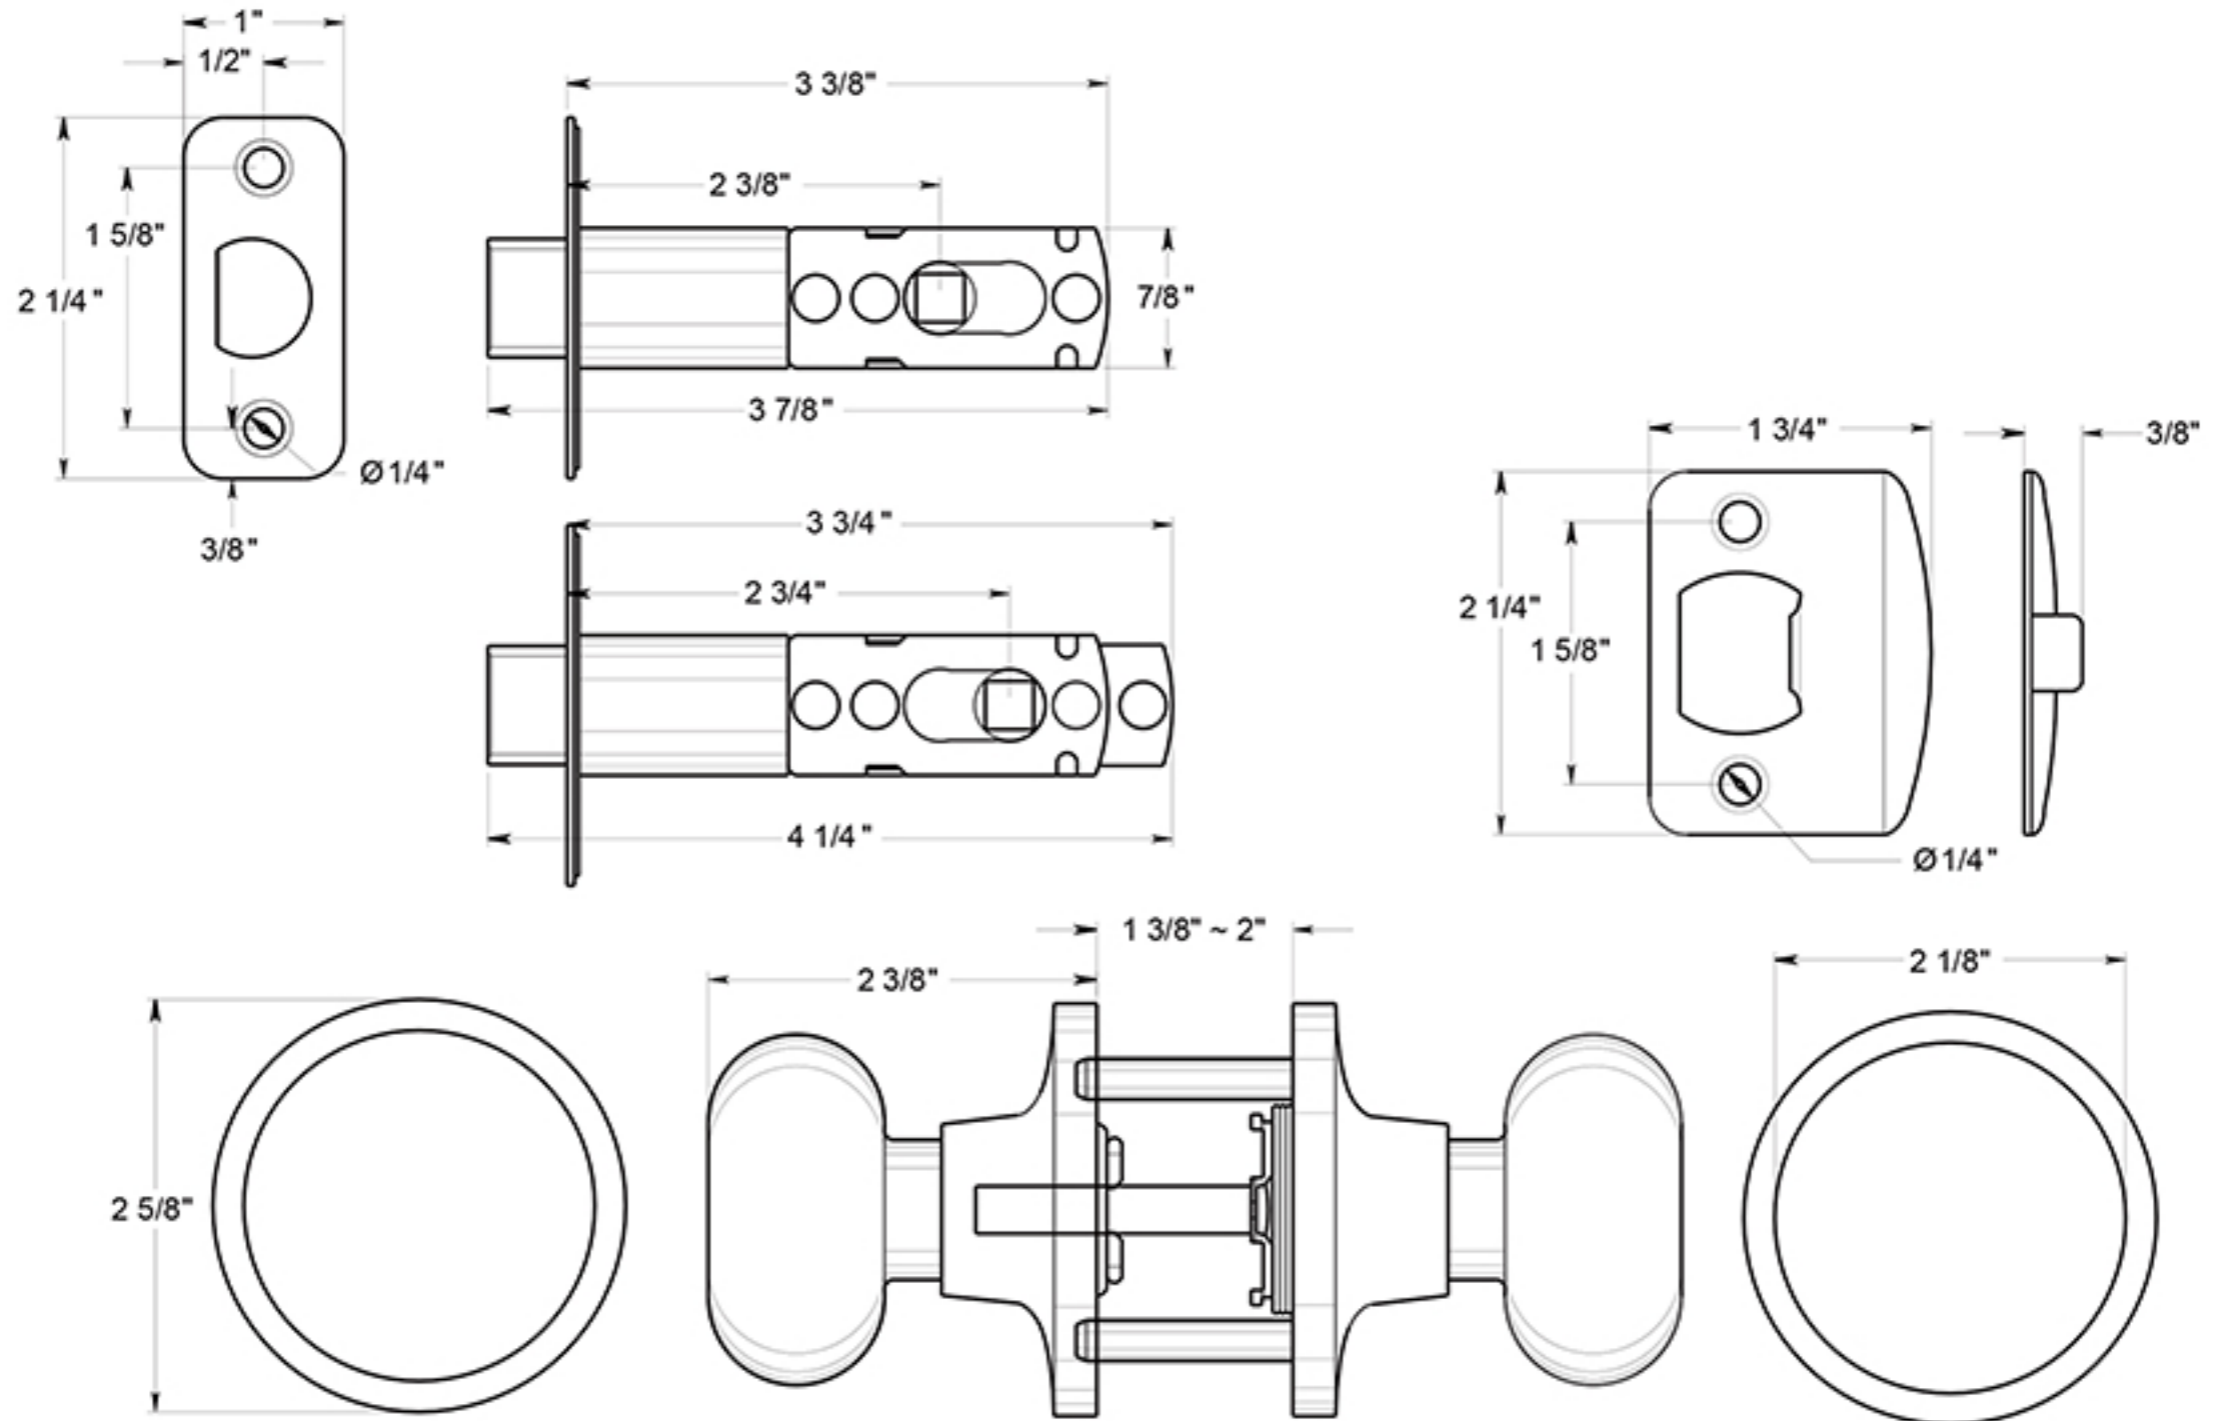

6903

PORTLAND KNOB / PASSAGE / TRADITIONAL COLLECTION / STEEL & ZINC

DRAWING NOT TO SCALE

NOTE: Deltana reserves the right to constantly improve its products and is not responsible for differences between the product in-hand and the specifications contained in this drawing. We do not recommend to pre-drill holes or pre-cut woods or metals based on the drawing information if the veracity of the specifications has not been proven by the live product.