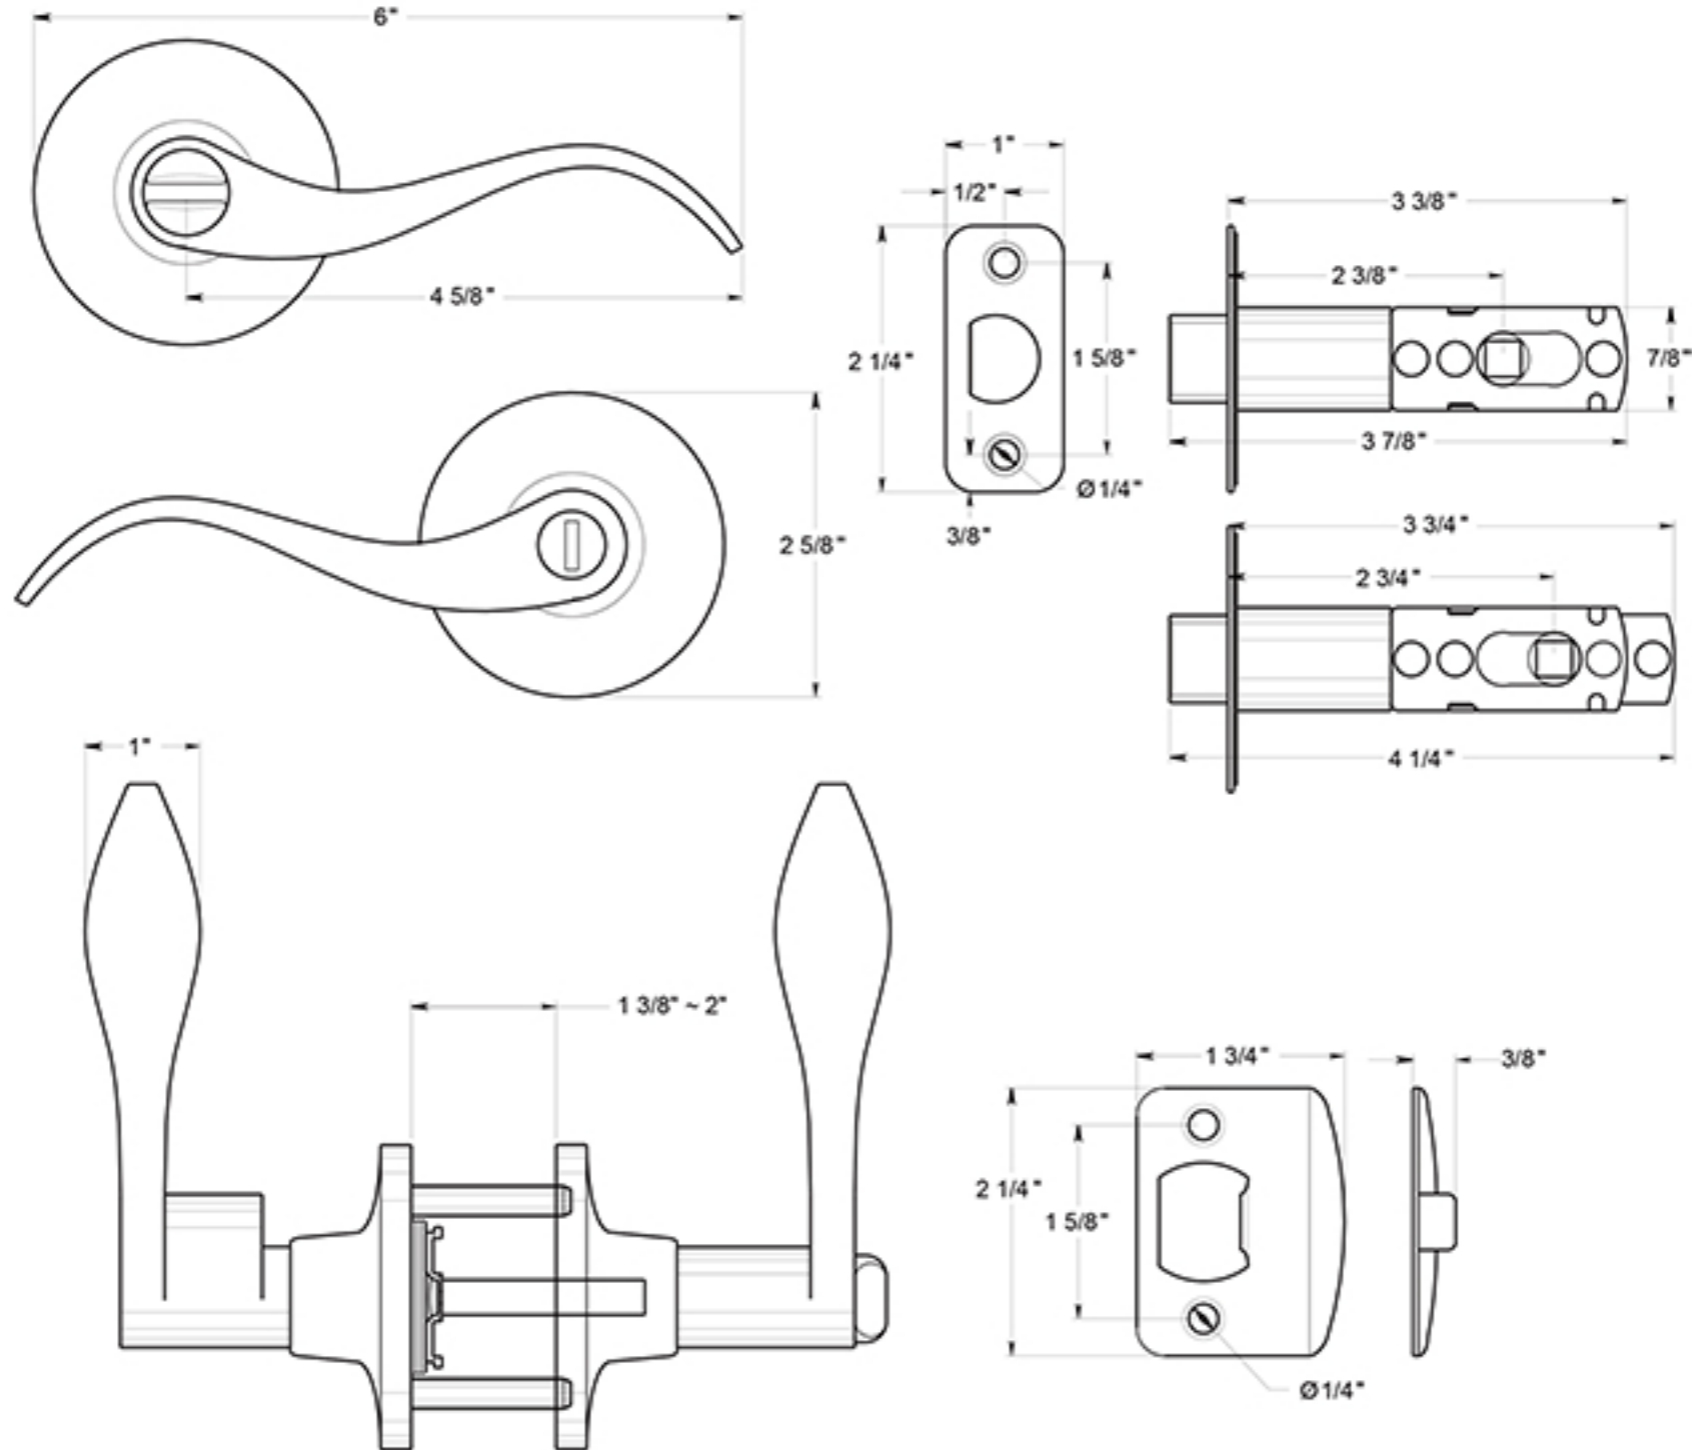

6462L

SAVANNA LEVER / PRIVACY / LEFT HAND / TRADITIONAL COLLECTION / STEEL & ZINC

DRAWING NOT TO SCALE

NOTE: Deltana reserves the right to constantly improve its products and is not responsible for differences between the product in-hand and the specifications contained in this drawing. We do not recommend to pre-drill holes or pre-cut woods or metals based on the drawing information if the veracity of the specifications has not been proven by the live product.