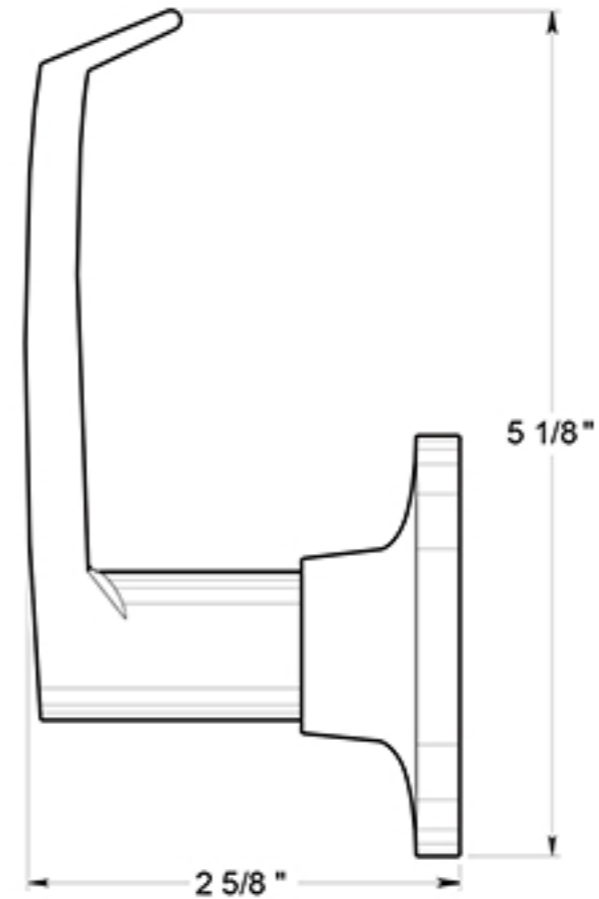

6434D

LINSTEAD LEVERS / DUMMY / TRADITIONAL COLLECTION / STEEL & ZINC

DRAWING NOT TO SCALE

NOTE: Deltana reserves the right to constantly improve its products and is not responsible for differences between the product in-hand and the specifications contained in this drawing. We do not recommend to pre-drill holes or pre-cut woods or metals based on the drawing information if the veracity of the specifications has not been proven by the live product.