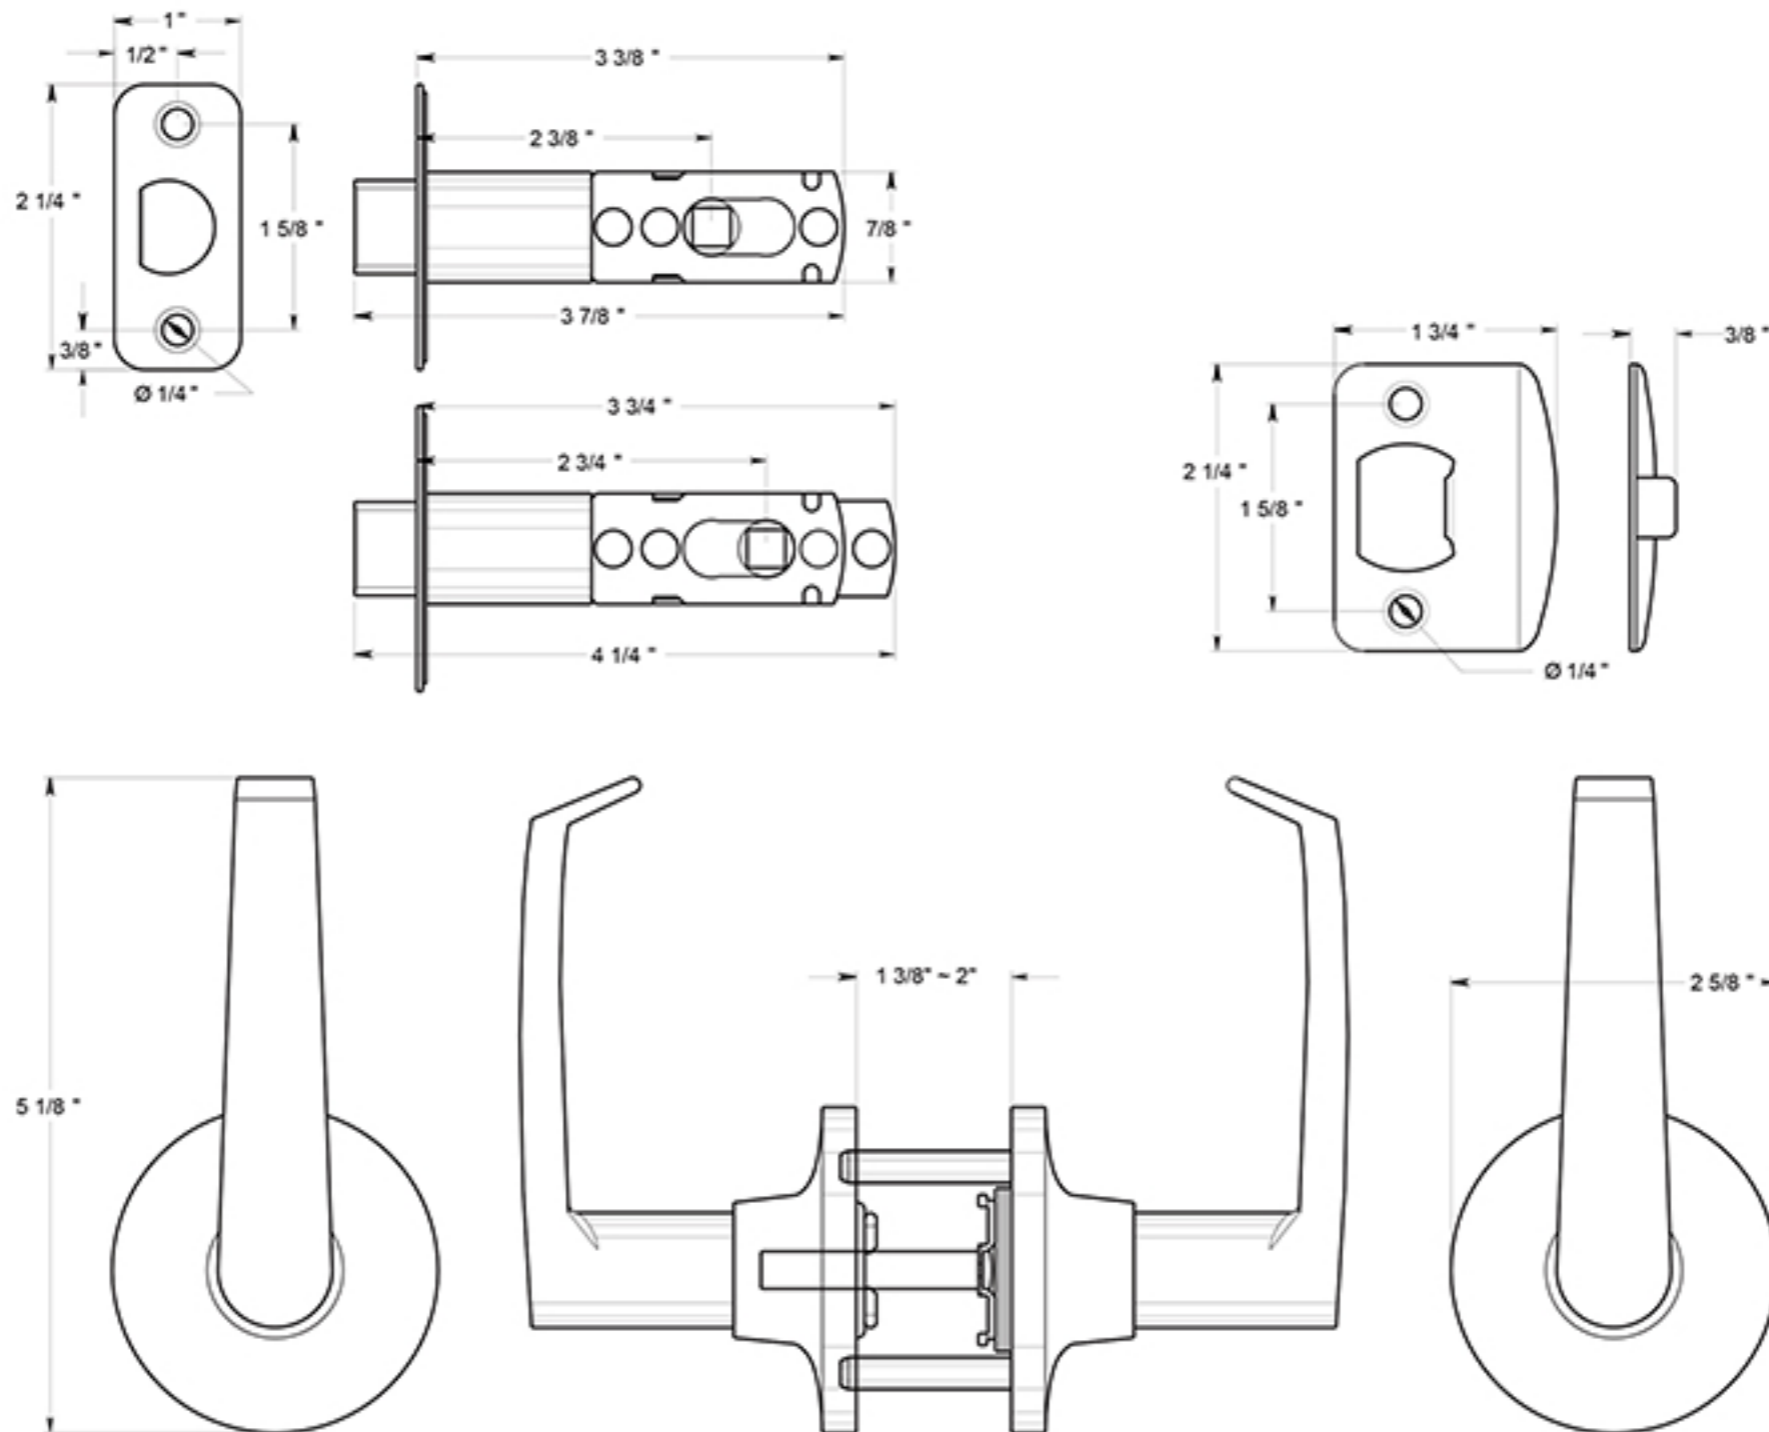

6433

LINSTEAD LEVERS / PASSAGE / TRADITIONAL COLLECTION / STEEL & ZINC

DRAWING NOT TO SCALE

NOTE: Deltana reserves the right to constantly improve its products and is not responsible for differences between the product in-hand and the specifications contained in this drawing. We do not recommend to pre-drill holes or pre-cut woods or metals based on the drawing information if the veracity of the specifications has not been proven by the live product.