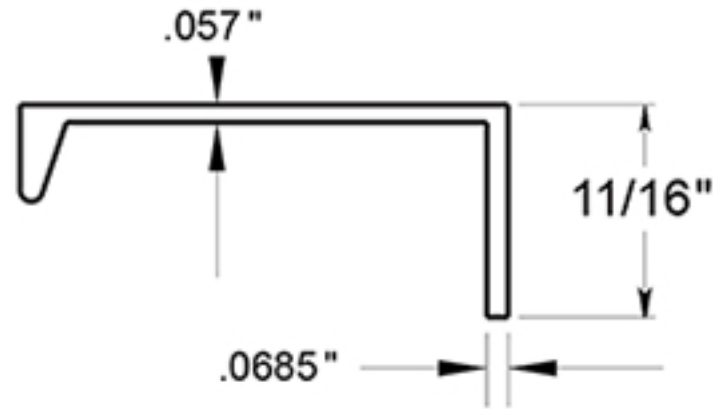

MP21516

MODERN CABINET PULL / 2-15/16" / ALUMINUM

PROFILE

TOP

FRONT

BACK

DRAWING NOT TO SCALE

NOTE: Deltana reserves the right to constantly improve its products and is not responsible for differences between the product in-hand and the specifications contained in this drawing. We do not recommend to pre-drill holes or pre-cut woods or metals based on the drawing information if the veracity of the specifications has not been proven by the live product.