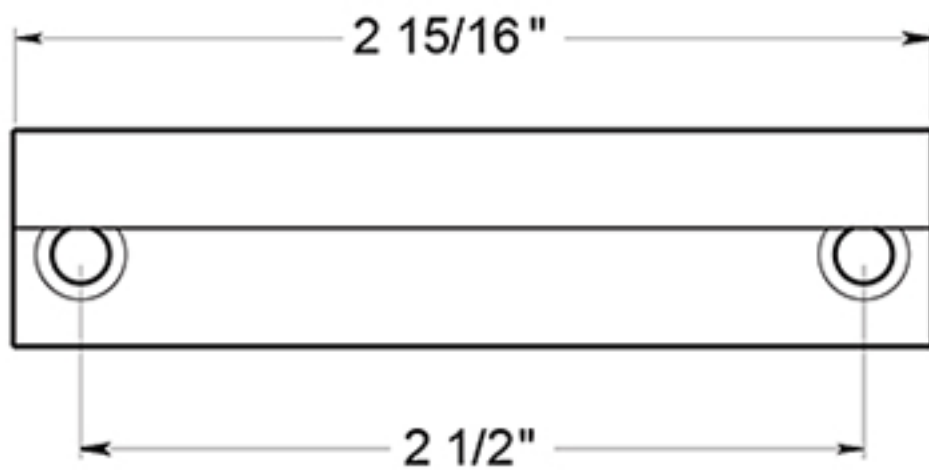

MP21516

MODERN CABINET PULL / 2-15/16" / ALUMINUM

PROFILE

TOP

FRONT

BACK

DRAWING NOT TO SCALE

NOTE: Deltana reserves the right to constantly improve its products and is not responsible for differences between the product in-hand and the specifications contained in this drawing. We do not recommend to pre-drill holes or pre-cut woods or metals based on the drawing information if the veracity of the specifications has not been proven by the live product.