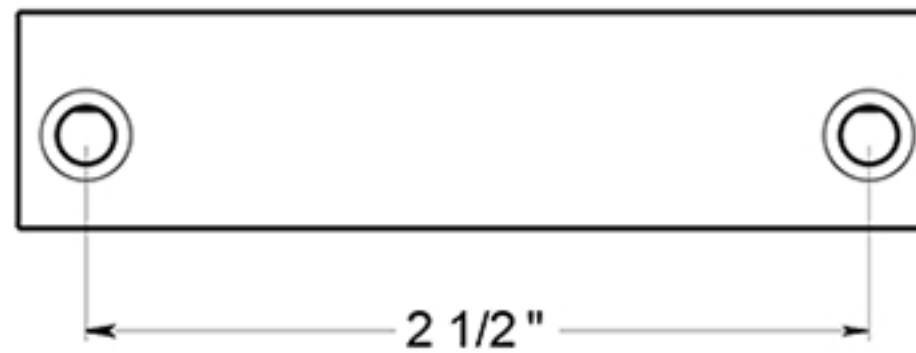

MP21516

MODERN CABINET PULL / 2-15/16" / ALUMINUM

PROFILE

TOP

FRONT

BACK

DRAWING NOT TO SCALE

NOTE: Deltana reserves the right to constantly improve its products and is not responsible for differences between the product in-hand and the specifications contained in this drawing. We do not recommend to pre-drill holes or pre-cut woods or metals based on the drawing information if the veracity of the specifications has not been proven by the live product.