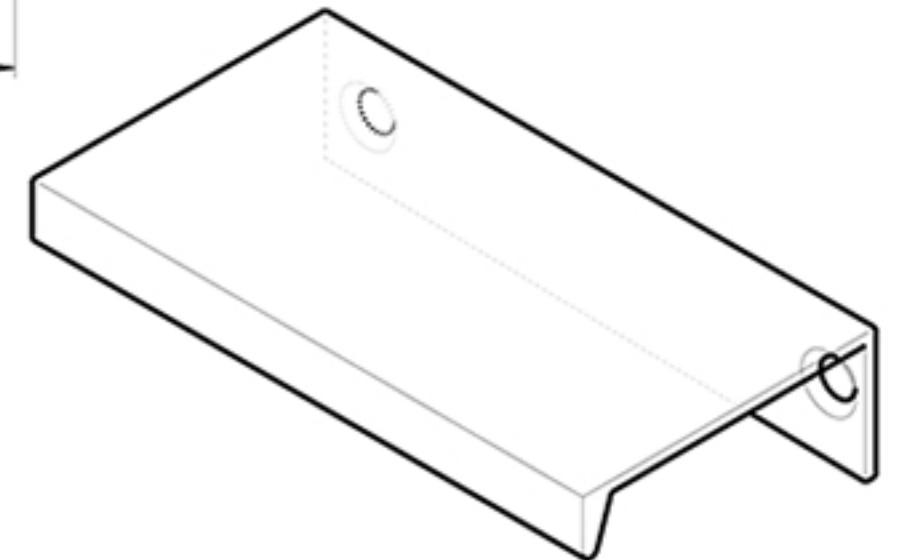

MP21516

MODERN CABINET PULL / 2-15/16" / ALUMINUM

PROFILE

TOP

FRONT

BACK

DRAWING NOT TO SCALE

NOTE: Deltana reserves the right to constantly improve its products and is not responsible for differences between the product in-hand and the specifications contained in this drawing. We do not recommend to pre-drill holes or pre-cut woods or metals based on the drawing information if the veracity of the specifications has not been proven by the live product.