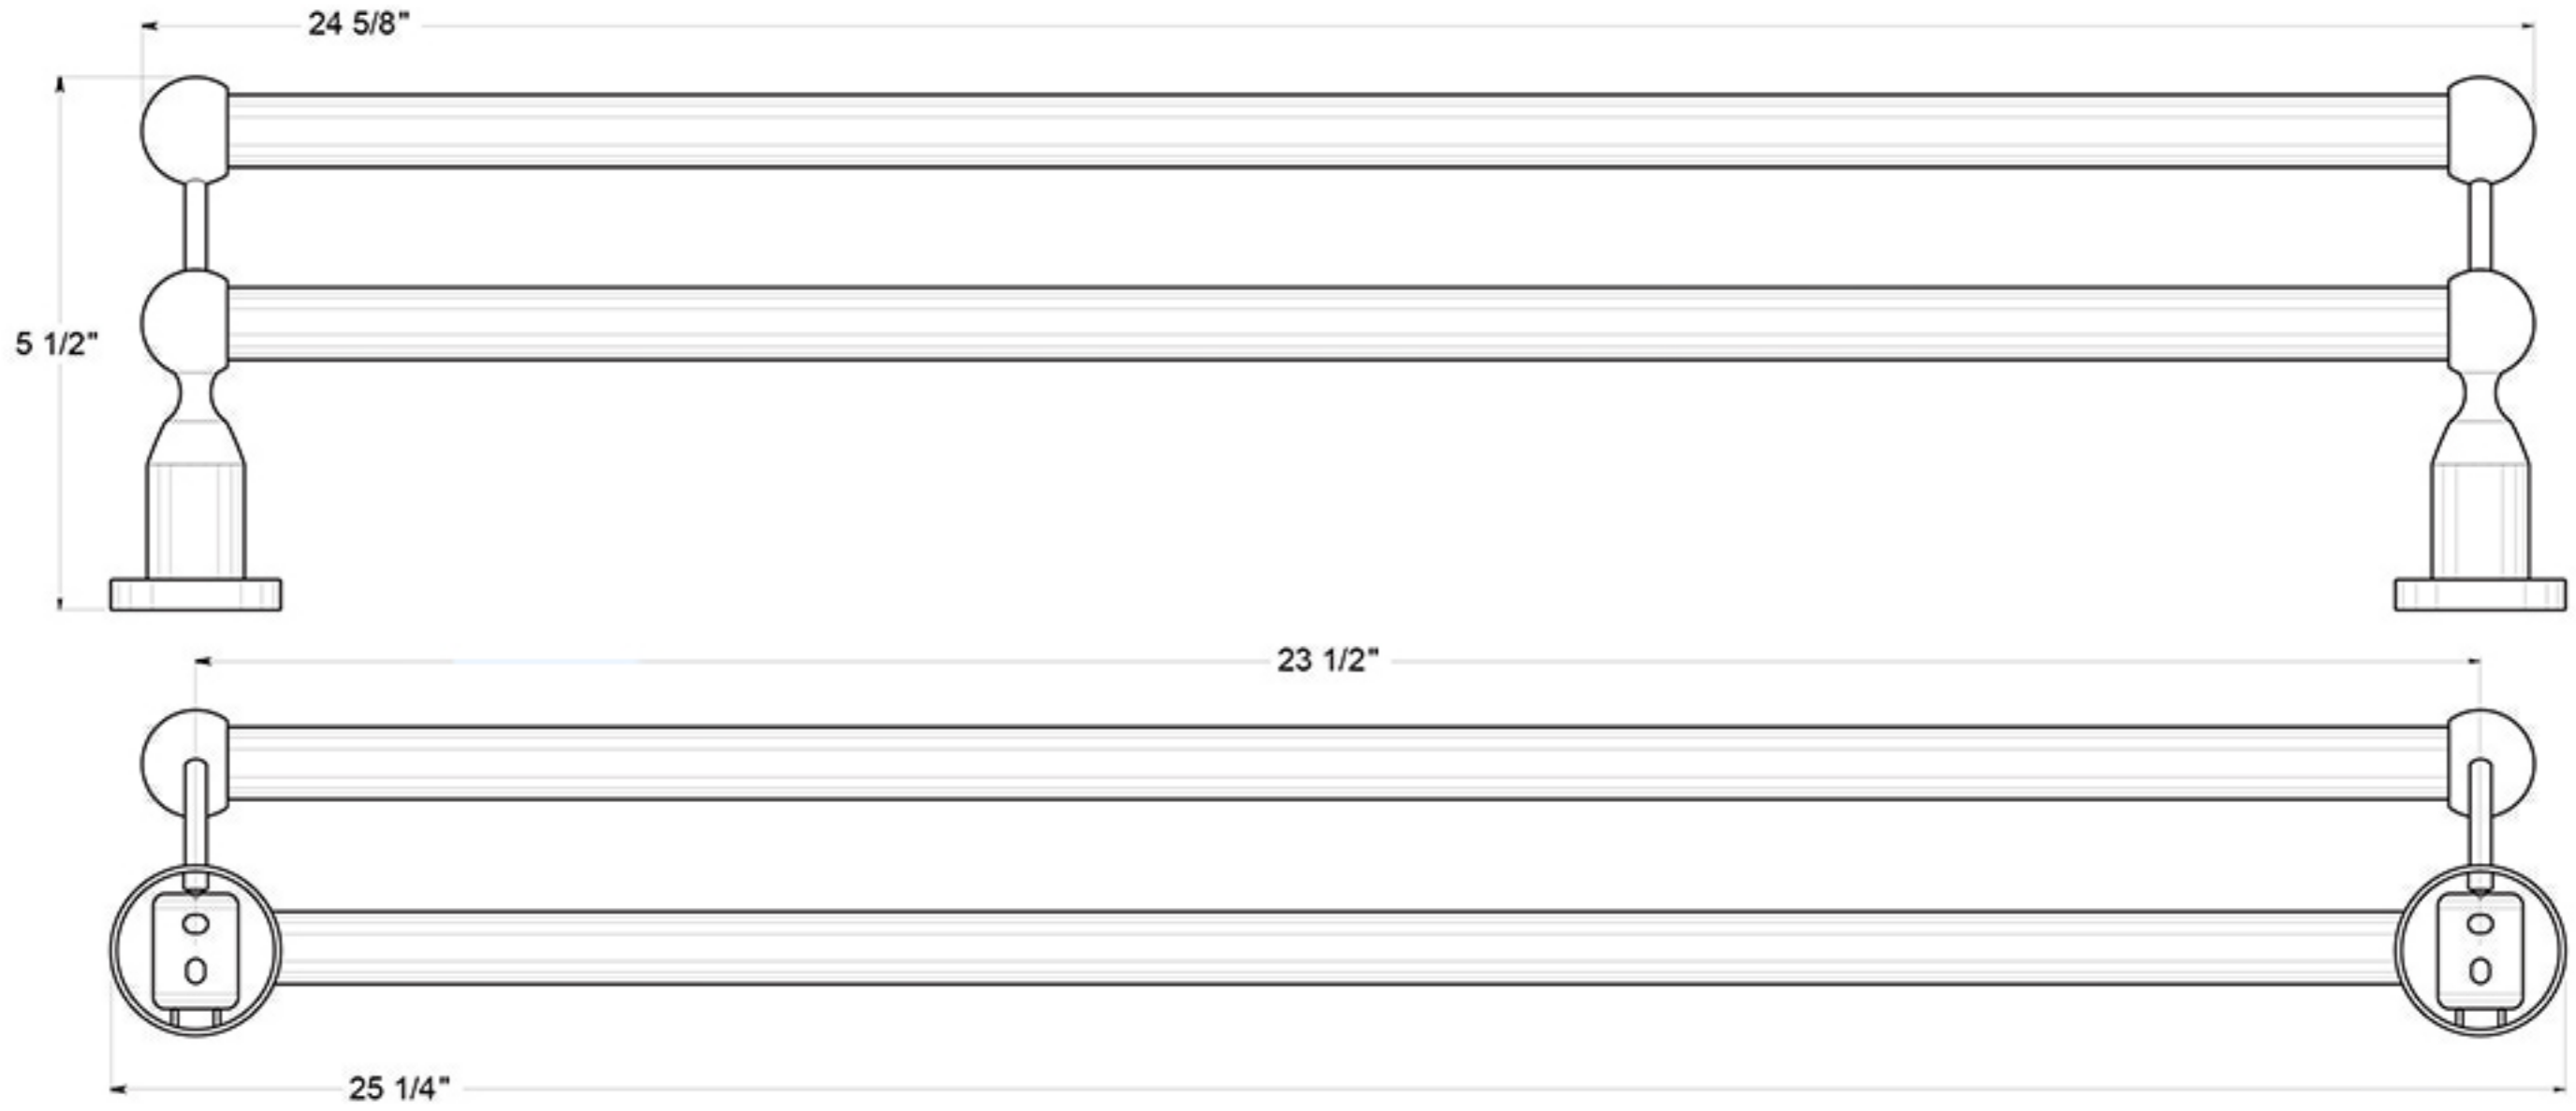

BBN2006-24

24" DOUBLE TOWEL BAR / ZINC

DRAWING NOT TO SCALE

NOTE: Deltana reserves the right to constantly improve its products and is not responsible for differences between the product in-hand and the specifications contained in this drawing. We do not recommend to pre-drill holes or pre-cut woods or metals based on the drawing information if the veracity of the specifications has not been proven by the live product.