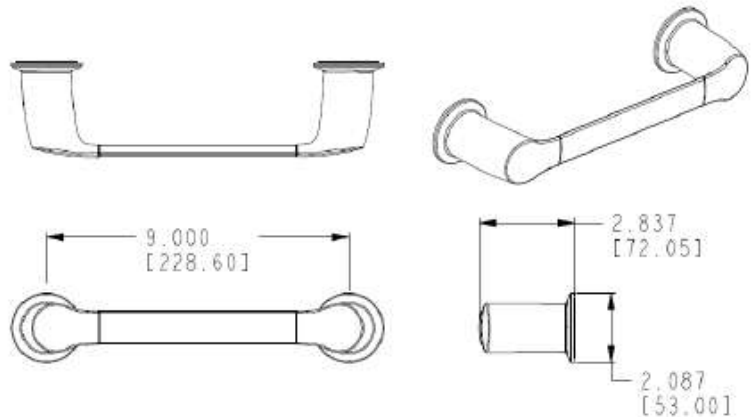

## 9" Towel Bar

### Dimensions:

### Materials:

Towel bar posts are constructed of zinc. Bar is constructed of brass.

1. Find the appropriate center to center measurement for the product you are installing.
2. Mark that distance on the wall where you want to install the product.
3. Use a level to ensure that the pilot holes will be perfectly level.
4. Using 1/4" drill bit, drill one pilot hole for each post 18" apart for the 18" towel bar (24" for the 24" towel bar).
5. Position mounting post to wall by inserting wall anchor into pilot hole and pressing firmly (Make sure that locking tab on mounting post is facing down).
6. Tighten wall anchor screw while holding mounting post firmly in place. DO NOT over tighten.
7. Using tip of screw bit press wall spikes (metal pieces on outer edge of mounting post) into drywall.
8. Towel bar must be attached to mounting posts as a unit - insert towel bar into each post.
9. Attach posts by pressing firmly to mounting posts until it clicks. (The square opening at the base of the post must be facing down to match-up with locking tab.)