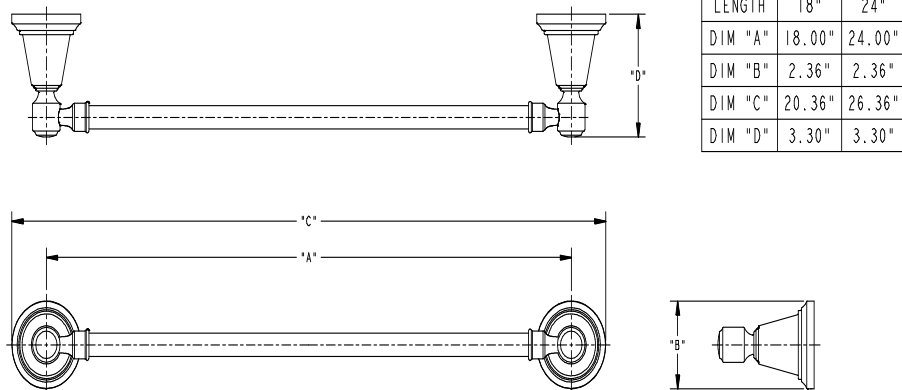

Bradshaw™ Technical Specification

18" & 24" Towel Bar

DN3618 & DN3624

Stock Numbers:

- **DN3618BN – 18" Towel Bar**
Brushed Nickel Finish
- **DN3624BN – 24" Towel Bar**
Brushed Nickel Finish
- **DN3618CH – 18" Towel Bar**
Chrome Finish
- **DN3624CH – 24" Towel Bar**
Chrome Finish
- **DN3618ORB – 18" Towel Bar**
Oil Rubbed Bronze Finish
- **DN3624ORB – 24" Towel Bar**
Oil Rubbed Bronze Finish

Materials:

Towel Bar post is die cast from the highest quality zinc alloy (Zamac). Casting is plated in chrome, brushed nickel or oil rubbed bronze. Towel bar is aluminum for brushed nickel and chrome finishes and brass for oil rubbed bronze.

Dimensions:

Installation Instructions:

1. Position the mounting template on the wall in the desired location.
2. Using a level, align the template and tape it to the wall.
3. Drill two 5/16" holes at each mounting post location that corresponds to your product.
4. Remove the template from the wall.
5. Fold ends of the plastic toggle together and insert into each hole in the wall.
6. Lightly tap anchors until flush with the wall.
7. One at a time, insert plastic pin into each of the anchors and lightly tap to activate anchor. Remove pin and repeat on all anchors.
8. Remove mounting posts from the product assemblies by loosening each setscrew.
9. Place the mounting plate on the wall over the installed wall anchors with "UP" facing you.
10. Insert screws through the mounting plate into the anchors. Tighten the screws.
11. Assemble the towel bar and posts.
12. While assembled, position each end post with setscrews facing down and place over both mounting posts. Tighten the setscrew at the bottom of each post.