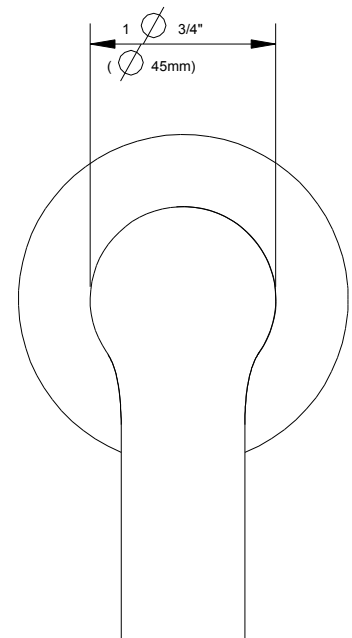

Standards & Certifications

Submittal Information:

Name: _____ Contractor: _____
Location: _____ Contact #: _____