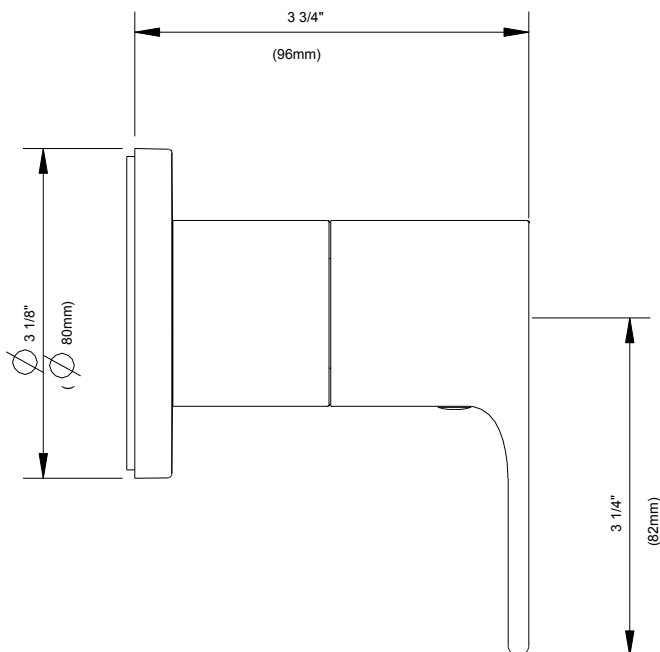

Standards & Certifications

Submittal Information:

Name: _____ Contractor: _____
Location: _____ Contact #: _____