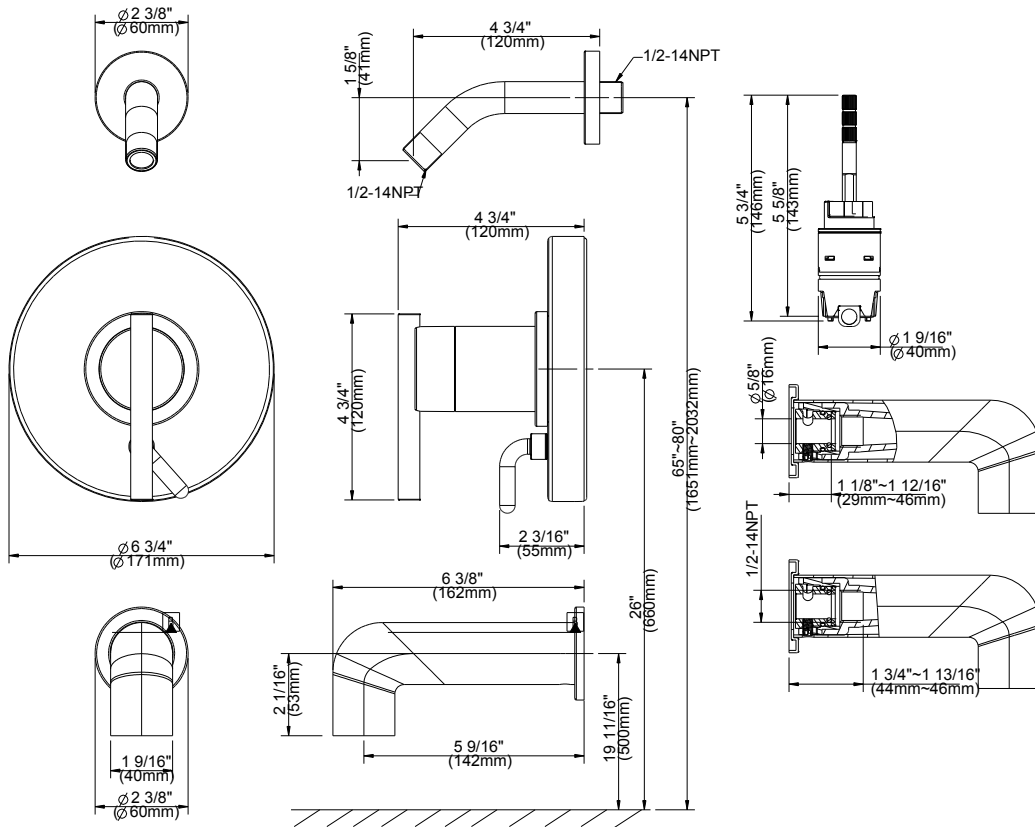

Standards & Certifications

Flow Rate

Submittal Information:

Name: _____
Location: _____

Contractor: _____
Contact #: _____