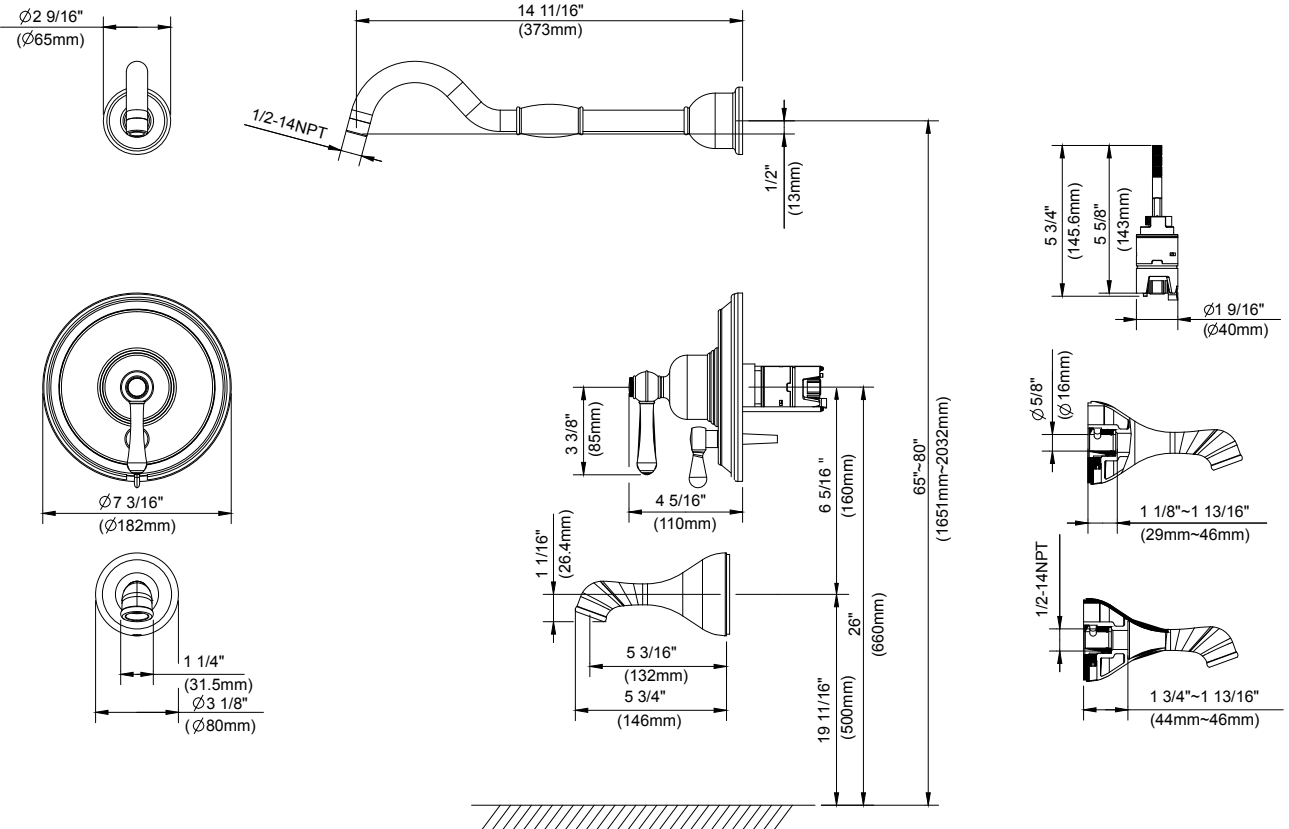

SPECIFICATIONS

Features/Benefits

- Includes Treysta™ Pressure Balance Ceramic Disc Cartridge
- Requires Treysta™ Rough-In Valve, G00GS555 Series (Horizontal Inputs) or G00GS557 Series (Vertical Inputs)
- Showerhead Sold Separately
- Accommodates Standard, Back-to-Back, and Thin Wall Installations

Available Color/Finishes

Color	Description
	Chrome

Please see danze.com or current price list for available finishes.
Finish is defined by additional suffix.

Standards & Certifications

Flow Rate

Submittal Information:

Name: _____
Location: _____

Contractor: _____
Contact #: _____