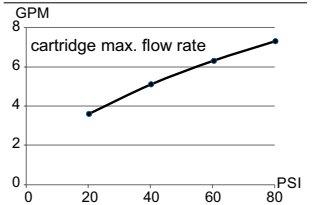

SPECIFICATIONS

Features/Benefits

- Includes Treysta™ Pressure Balance Ceramic Disc Cartridge
- Requires Treysta™ Rough-In Valve, G00GS555 Series (Horizontal Inputs) or G00GS557 Series (Vertical Inputs)
- Showerhead Sold Separately
- Accommodates Standard, Back-to-Back, and Thin Wall Installations

Available Color/Finishes

Color	Description
	Chrome

Please see danze.com or current price list for available finishes.
Finish is defined by additional suffix.

Standards & Certifications

Flow Rate

Submittal Information: