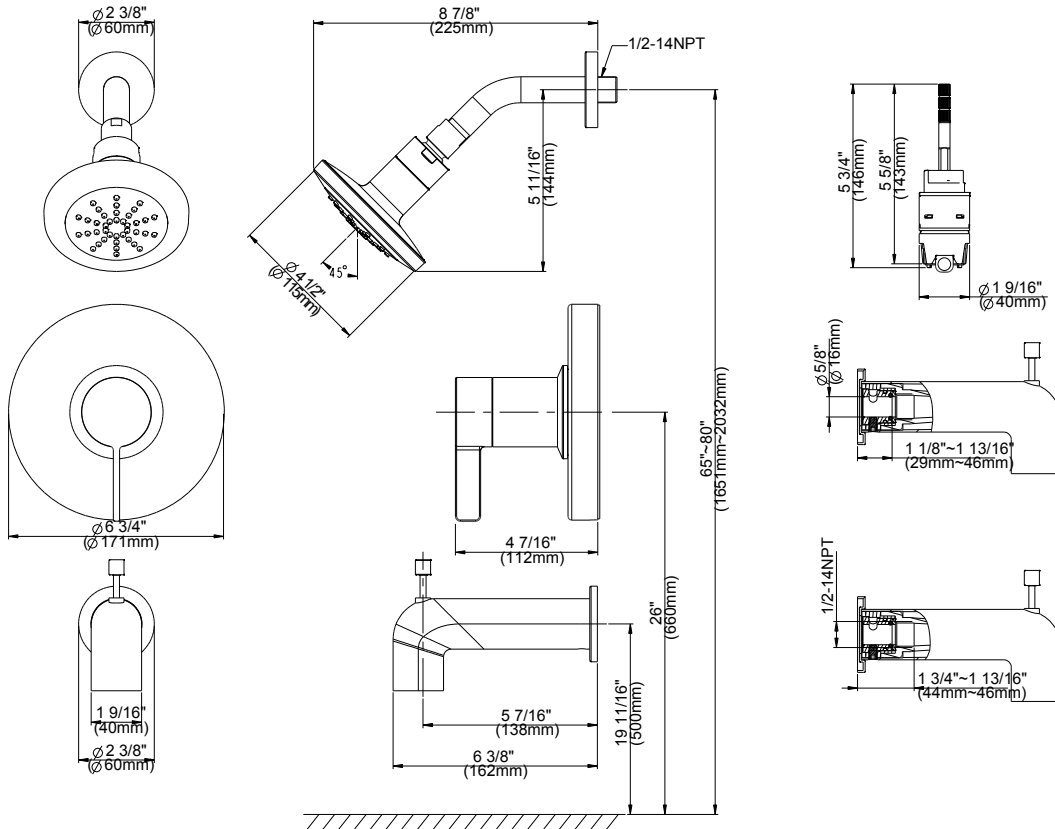

SPECIFICATIONS

Features/Benefits

- 1.75 gpm (6.6 L/min) Maximum Flow Rate @80psi
- Includes Treysta™ Pressure Balance Ceramic Disc Cartridge
- Requires Treysta™ Rough-In Valve, G00GS500 Series (Horizontal Inputs) or G00GS520 Series (Vertical Inputs)
- Diverter on Tub Spout
- Includes Single-Function Mono Chic Showerhead, D460057
- 6" Metal Shower Arm
- Accommodates Standard, Back-to-Back, and Thin Wall Installations

Available Color/Finishes

Color	Description
	Chrome

Please see danze.com or current price list for available finishes.
Finish is defined by additional suffix.

Standards & Certifications

Flow Rate

Submittal Information:

Name: _____
Location: _____

Contractor: _____
Contact #: _____