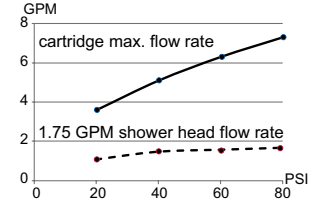

**SPECIFICATIONS**

**Features/Benefits**

- 1.75 gpm (6.6 L/min) Maximum Flow Rate @80psi
- Includes Treysta™ Pressure Balance Ceramic Disc Cartridge
- Requires Treysta™ Rough-In Valve, G00GS500 Series (Horizontal Inputs) or G00GS520 Series (Vertical Inputs)
- Diverter on Tub Spout
- Includes Single-Function Mono Chic Showerhead, D460057
- 6" Metal Shower Arm
- Accommodates Standard, Back-to-Back, and Thin Wall Installations

**Available Color/Finishes**

Color	Description
	Chrome

Please see danze.com or current price list for available finishes.  
Finish is defined by additional suffix.

**Standards & Certifications**

**Flow Rate**