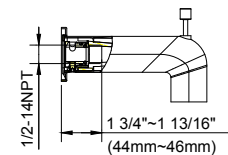

Standards & Certifications

Flow Rate

Submittal Information:

Name: _____
Location: _____

Contractor: _____
Contact #: _____