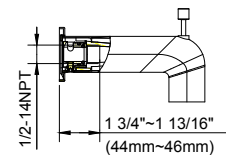

Standards & Certifications

Flow Rate

Submittal Information:

Name: _____
Location: _____

Contractor: _____
Contact #: _____