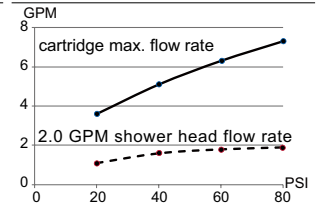

SPECIFICATIONS

Features/Benefits

- 2.0 gpm (7.6 L/min) Maximum Flow Rate @80psi
- Includes Treysta™ Pressure Balance Ceramic Disc Cartridge
- Requires Treysta™ Rough-In Valve, G00GS500 Series (Horizontal Inputs) or G00GS520 Series (Vertical Inputs)
- Diverter on Tub Spout
- Includes Single-Function Mono Chic Showerhead, D460058
- 6" Metal Shower Arm
- Accommodates Standard, Back-to-Back, and Thin Wall Installations

Available Color/Finishes

Color	Description
	Chrome

Please see danze.com or current price list for available finishes.
Finish is defined by additional suffix.

Standards & Certifications

Flow Rate

Submittal Information: