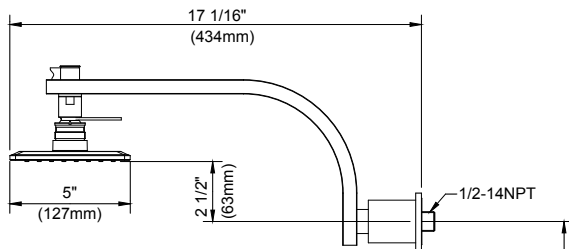

SPECIFICATIONS

Features/Benefits

- 2.0 gpm (7.6 L/min) Maximum Flow Rate @80psi
- Includes Treysta™ Pressure Balance Ceramic Disc Cartridge
- Requires Treysta™ Rough-In Valve, G00GS500 Series (Horizontal Inputs) or G00GS520 Series (Vertical Inputs)
- Includes Single-Function Mono Chic Showerhead, D460059
- Accommodates Standard, Back-to-Back, and Thin Wall Installations

Available Color/Finishes

Color	Description
	Chrome

Please see danze.com or current price list for available finishes.
Finish is defined by additional suffix.

Standards & Certifications

Flow Rate

Submittal Information:

Name: _____ Contractor: _____
Location: _____ Contact #: _____