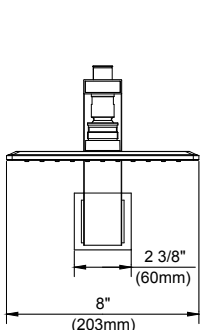

Standards & Certifications

Flow Rate

Submittal Information:

Name: _____ Contractor: _____
Location: _____ Contact #: _____