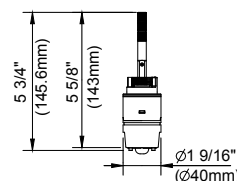

Standards & Certifications

Flow Rate

Submittal Information:

Name: _____ Contractor: _____
Location: _____ Contact #: _____