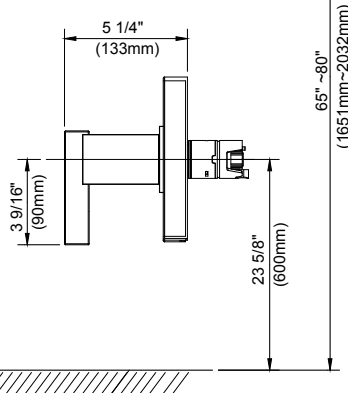

SPECIFICATIONS

Features/Benefits

- 2.0 gpm (7.6 L/min) Maximum Flow Rate @80psi
- Includes Treysta™ Pressure Balance Ceramic Disc Cartridge
- Requires Treysta™ Rough-In Valve, G00GS500 Series (Horizontal Inputs) or G00GS520 Series (Vertical Inputs)
- Includes Single-Function Mono Chic Showerhead, D460059
- Accommodates Standard, Back-to-Back, and Thin Wall Installations

Available Color/Finishes

Color	Description
	Chrome

Please see danze.com or current price list for available finishes.
Finish is defined by additional suffix.

Standards & Certifications

Flow Rate

Submittal Information:

Name: _____ Contractor: _____
Location: _____ Contact #: _____