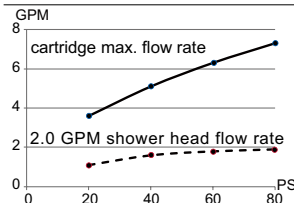

SPECIFICATIONS

Features/Benefits

- 2.0 gpm (7.6 L/min) Maximum Flow Rate @80psi
- Includes Treysta™ Pressure Balance Ceramic Disc Cartridge
- Requires Treysta™ Rough-In Valve, G00GS500 Series (Horizontal Inputs) or G00GS520 Series (Vertical Inputs)
- Includes Single-Function Mono Chic Showerhead, D460059
- Accommodates Standard, Back-to-Back, and Thin Wall Installations

Available Color/Finishes

Color	Description
	Chrome

Please see danze.com or current price list for available finishes.
Finish is defined by additional suffix.

Standards & Certifications

Flow Rate

Submittal Information: