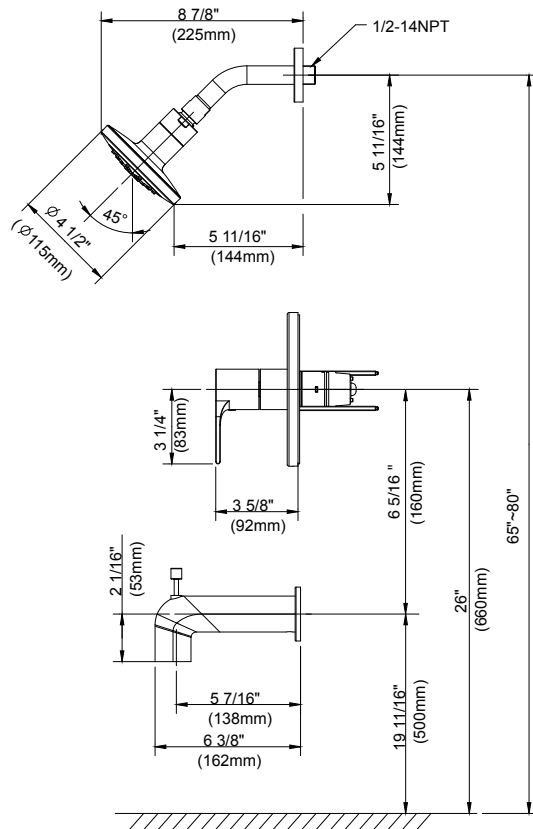

SPECIFICATIONS

Features/Benefits

- 1.75 gpm (6.6 L/min) Maximum Flow Rate @80psi
- Includes Treysta™ Pressure Balance Ceramic Disc Cartridge
- Requires Treysta™ Rough-In Valve, G00GS500 Series (Horizontal Inputs) or G00GS520 Series (Vertical Inputs)
- Diverter on Tub Spout
- Includes Single-Function Mono Chic Showerhead, D460057
- Accommodates Standard, Back-to-Back, and Thin Wall Installations

Available Color/Finishes

Color	Description
	Chrome

Please see danze.com or current price list for available finishes.
Finish is defined by additional suffix.

Standards & Certifications

Flow Rate

Submittal Information:

Name: _____
Location: _____

Contractor: _____
Contact #: _____