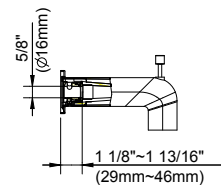

Standards & Certifications

Flow Rate

Submittal Information:

Name: _____
Location: _____

Contractor: _____
Contact #: _____