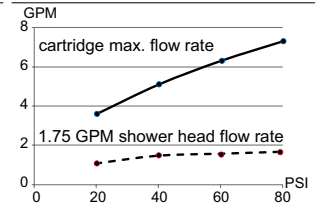

SPECIFICATIONS

Features/Benefits

- 1.75 gpm (6.6 L/min) Maximum Flow Rate @80psi
- Includes Treysta™ Pressure Balance Ceramic Disc Cartridge
- Requires Treysta™ Rough-In Valve, G00GS500 Series (Horizontal Inputs) or G00GS520 Series (Vertical Inputs)
- Diverter on Tub Spout
- Includes Single-Function Mono Chic Showerhead, D460057
- Accommodates Standard, Back-to-Back, and Thin Wall Installations

Available Color/Finishes

Color	Description
	Chrome

Please see danze.com or current price list for available finishes.
Finish is defined by additional suffix.

Standards & Certifications

Flow Rate

Submittal Information: