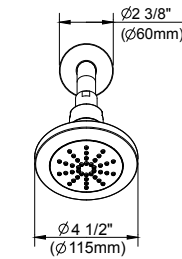

Standards & Certifications

Flow Rate

Submittal Information:

Name: _____
Location: _____

Contractor: _____
Contact #: _____