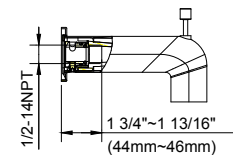

Standards & Certifications

Flow Rate

Submittal Information:

Name: _____
Location: _____

Contractor: _____
Contact #: _____