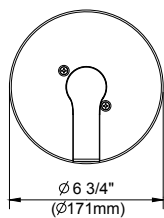

Standards & Certifications

Flow Rate

Submittal Information:

Name: _____
Location: _____

Contractor: _____
Contact #: _____