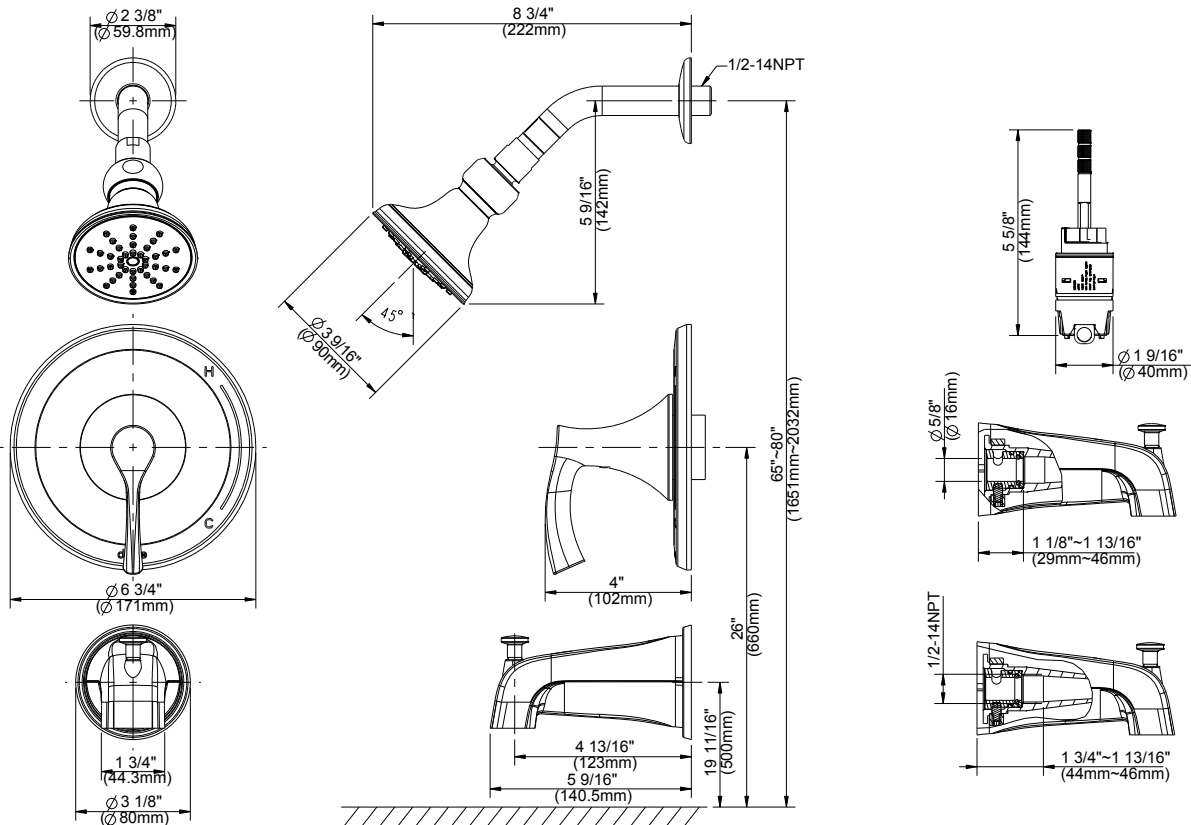

Standards & Certifications

Flow Rate

Submittal Information:

Name: _____
Location: _____

Contractor: _____
Contact #: _____