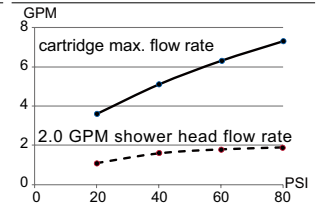

**SPECIFICATIONS**

**Features/Benefits**

- 2.0 gpm (7.6 L/min) Maximum Flow Rate @80psi
- Includes Treysta™ Pressure Balance Ceramic Disc Cartridge
- Requires Treysta™ Rough-In Valve, G00GS500 Series (Horizontal Inputs) or G00GS520 Series (Vertical Inputs)
- Includes Single-Function Mono Round Showerhead, D460053
- Diverter on Tub Spout
- Accommodates Standard, Back-to-Back, and Thin Wall Installations

**Available Color/Finishes**

Color	Description
	Chrome

Please see danze.com or current price list for available finishes.  
Finish is defined by additional suffix.

**Standards & Certifications**

**Flow Rate**