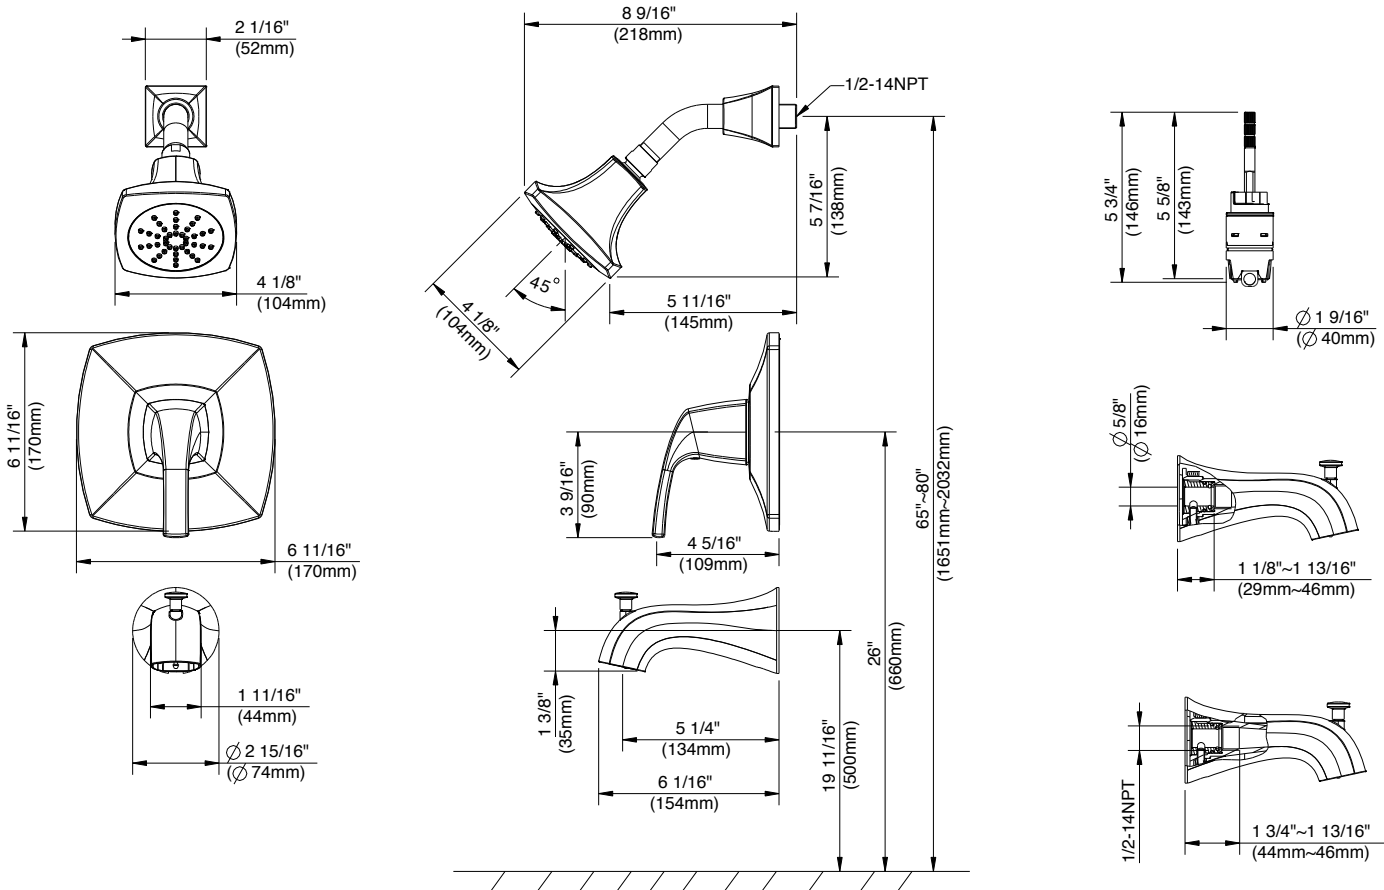

SPECIFICATIONS

Features/Benefits

- 2.0gpm (7.6 L/min) Maximum Flow Rate @80psi
- Includes Treysta™ Pressure Balance Ceramic Disc Cartridge
- equires Treysta™ Rough-In Valve, G00GS500 Series (Horizontal Inputs) or G00GS520 Series (Vertical Inputs)
- Diverter on Tub Spout
- Includes Single-Function Vaughn Showerhead, D460118
- 6" Metal Shower Arm
- Accommodates Standard, Back-to-Back, and Thin Wall Installations

Available Color/Finishes

Color	Description
	Chrome

Please see danze.com or current price list for available finishes.
Finish is defined by additional suffix.

Standards & Certifications

Flow Rate

Submittal Information:

Name: _____ Contractor: _____
Location: _____ Contact #: _____