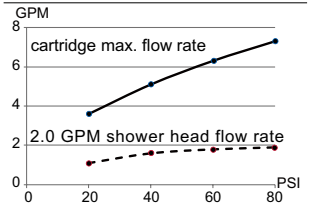

**SPECIFICATIONS**

**Features/Benefits**

- 2.0gpm (7.6 L/min) Maximum Flow Rate @80psi
- Includes Treysta™ Pressure Balance Ceramic Disc Cartridge
- equires Treysta™ Rough-In Valve, G00GS500 Series (Horizontal Inputs) or G00GS520 Series (Vertical Inputs)
- Diverter on Tub Spout
- Includes Single-Function Vaughn Showerhead, D460118
- 6" Metal Shower Arm
- Accommodates Standard, Back-to-Back, and Thin Wall Installations

**Available Color/Finishes**

Color	Description
	Chrome

Please see danze.com or current price list for available finishes.  
Finish is defined by additional suffix.

**Standards & Certifications**

**Flow Rate**