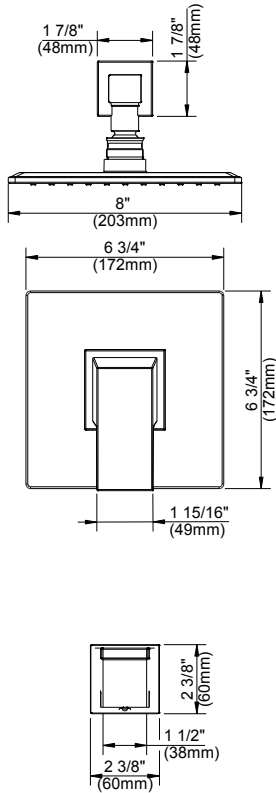

Standards & Certifications

Flow Rate

Submittal Information:

Name: _____ Contractor: _____
Location: _____ Contact #: _____