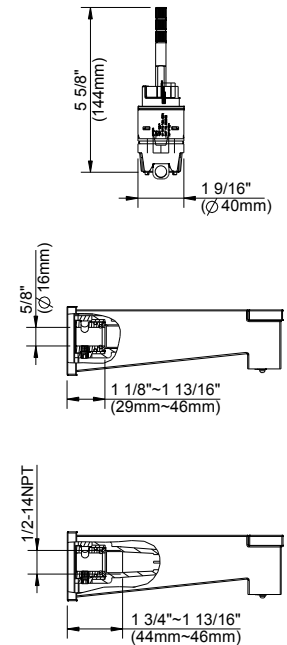

Standards & Certifications

Flow Rate

Submittal Information:

Name: _____ Contractor: _____
Location: _____ Contact #: _____