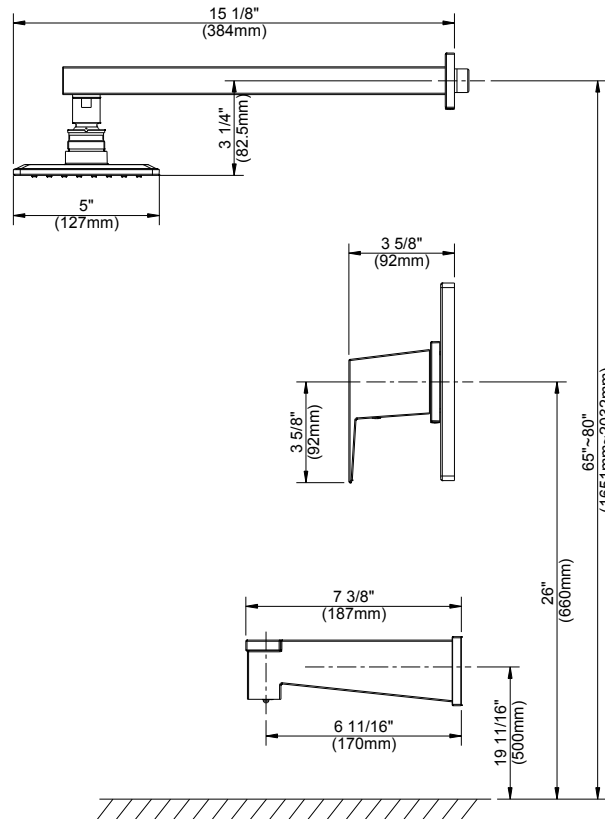

Standards & Certifications

Flow Rate

Submittal Information:

Name: _____ Contractor: _____
Location: _____ Contact #: _____