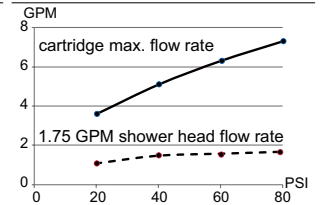

SPECIFICATIONS

Features/Benefits

- 1.75 gpm (6.6 L/min) Maximum Flow Rate @80psi
- Includes Treysta™ Pressure Balance Ceramic Disc Cartridge
- Requires Treysta™ Rough-In Valve, G00GS500 Series (Horizontal Inputs) or G00GS520 Series (Vertical Inputs)
- Diverter on Tub Spout
- Includes Single-Function Mono Chic Showerhead, D460066
- Accommodates Standard, Back-to-Back, and Thin Wall Installations

Available Color/Finishes

Color	Description
	Chrome

Please see danze.com or current price list for available finishes.
Finish is defined by additional suffix.

Standards & Certifications

Flow Rate

Submittal Information: