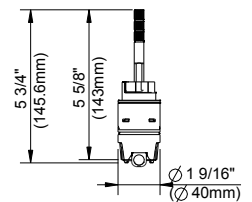

Standards & Certifications

Flow Rate

Submittal Information:

Name: _____ Contractor: _____
Location: _____ Contact #: _____