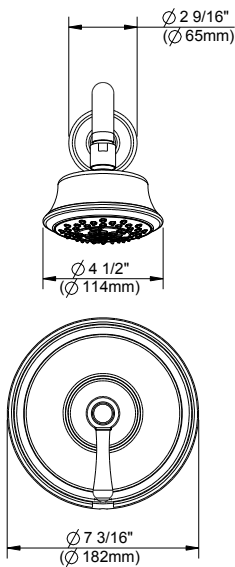

SPECIFICATIONS

Features/Benefits

- 1.75 gpm (6.6 L/min) Maximum Flow Rate @80psi
- Includes Treysta™ Pressure Balance Ceramic Disc Cartridge
- Requires Treysta™ Rough-In Valve, G00GS500 Series (Horizontal Inputs) or G00GS520 Series (Vertical Inputs)
- Includes 5-Function Surge Showerhead, D462027
- 12" Metal Curved Shower Arm
- Accommodates Standard, Back-to-Back, and Thin Wall Installations

Available Color/Finishes

Color	Description
	Chrome

Please see danze.com or current price list for available finishes.
Finish is defined by additional suffix.

Standards & Certifications

Flow Rate

Submittal Information:

Name: _____ Contractor: _____
Location: _____ Contact #: _____