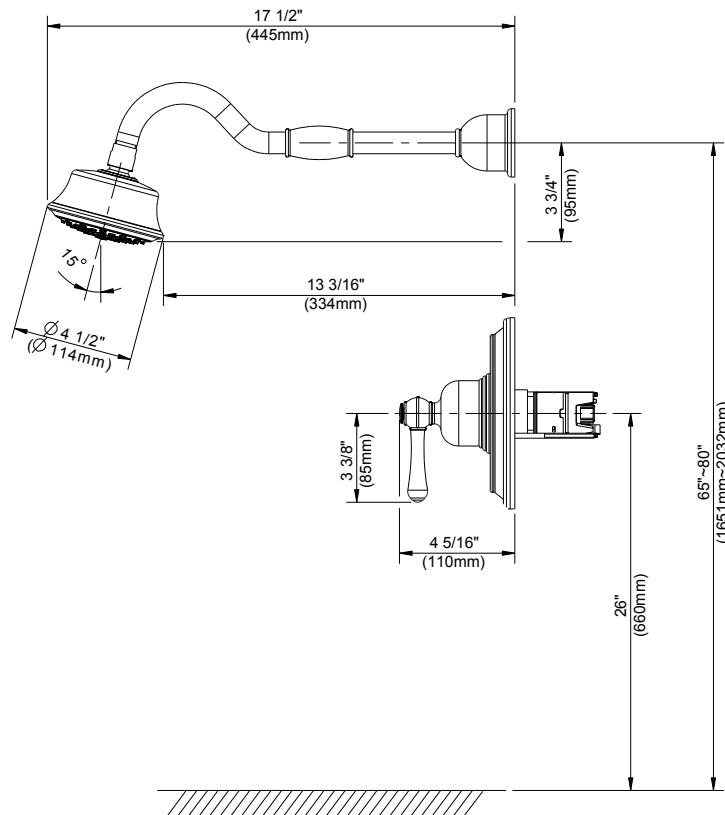

SPECIFICATIONS

Features/Benefits

- 1.75 gpm (6.6 L/min) Maximum Flow Rate @80psi
- Includes Treysta™ Pressure Balance Ceramic Disc Cartridge
- Requires Treysta™ Rough-In Valve, G00GS500 Series (Horizontal Inputs) or G00GS520 Series (Vertical Inputs)
- Includes 5-Function Surge Showerhead, D462027
- 12" Metal Curved Shower Arm
- Accommodates Standard, Back-to-Back, and Thin Wall Installations

Available Color/Finishes

Color	Description
	Chrome

Please see danze.com or current price list for available finishes.
Finish is defined by additional suffix.

Standards & Certifications

Flow Rate

Submittal Information:

Name: _____ Contractor: _____
Location: _____ Contact #: _____