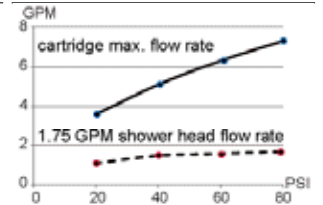

**SPECIFICATIONS**

**Features/Benefits**

- 1.75 gpm (6.6 L/min) Maximum Flow Rate @80psi
- Includes Treysta™ Pressure Balance Ceramic Disc Cartridge
- Requires Treysta™ Rough-In Valve, G00GS500 Series (Horizontal Inputs) or G00GS520 Series (Vertical Inputs)
- Includes 5-Function Surge Showerhead, D462027
- 12" Metal Curved Shower Arm
- Accommodates Standard, Back-to-Back, and Thin Wall Installations

**Available Color/Finishes**

Color	Description
	Chrome

Please see danze.com or current price list for available finishes.  
Finish is defined by additional suffix.

**Standards & Certifications**

**Flow Rate**