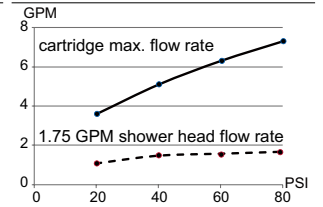

Standards & Certifications

Flow Rate

Submittal Information:

Name: _____
Location: _____

Contractor: _____
Contact #: _____