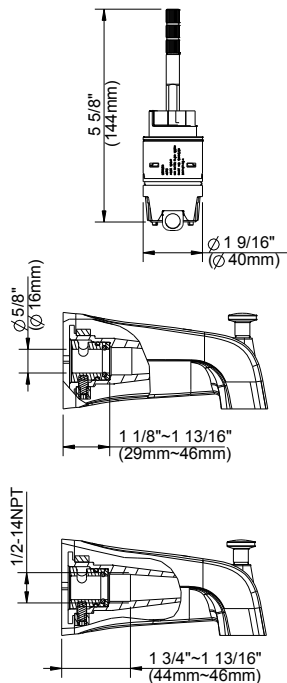

SPECIFICATIONS

Features/Benefits

- 1.75 gpm (6.6 L/min) Maximum Flow Rate @80psi
- Includes Treysta™ Pressure Balance Ceramic Disc Cartridge
- Requires Treysta™ Rough-In Valve, G00GS500 Series (Horizontal Inputs) or G00GS520 Series (Vertical Inputs)
- Includes Single-Function Mono Round Showerhead, D460052
- 6" Metal Shower Arm
- Accommodates Standard, Back-to-Back, and Thin Wall Installations

Available Color/Finishes

Color	Description

Chrome
Please see danze.com or current price list for available finishes.
Finish is defined by additional suffix.

Standards & Certifications

Flow Rate

Submittal Information:

Name: _____
Location: _____

Contractor: _____
Contact #: _____