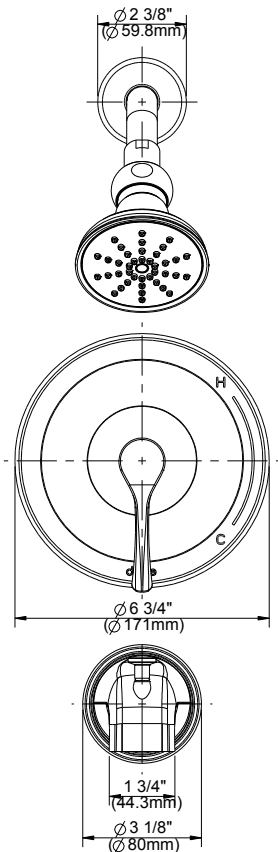

SPECIFICATIONS

Features/Benefits

- 1.75 gpm (6.6 L/min) Maximum Flow Rate @80psi
- Includes Treysta™ Pressure Balance Ceramic Disc Cartridge
- Requires Treysta™ Rough-In Valve, G00GS500 Series (Horizontal Inputs) or G00GS520 Series (Vertical Inputs)
- Includes Single-Function Mono Round Showerhead, D460052
- 6" Metal Shower Arm
- Accommodates Standard, Back-to-Back, and Thin Wall Installations

Available Color/Finishes

Color	Description

Chrome
Please see danze.com or current price list for available finishes.
Finish is defined by additional suffix.

Standards & Certifications

Flow Rate

Submittal Information:

Name: _____
Location: _____

Contractor: _____
Contact #: _____