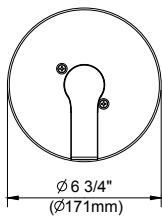

Standards & Certifications

Flow Rate

Submittal Information:

Name: _____
Location: _____

Contractor: _____
Contact #: _____