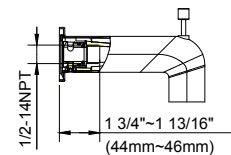

Standards & Certifications

Flow Rate

Submittal Information:

Name: _____
Location: _____

Contractor: _____
Contact #: _____