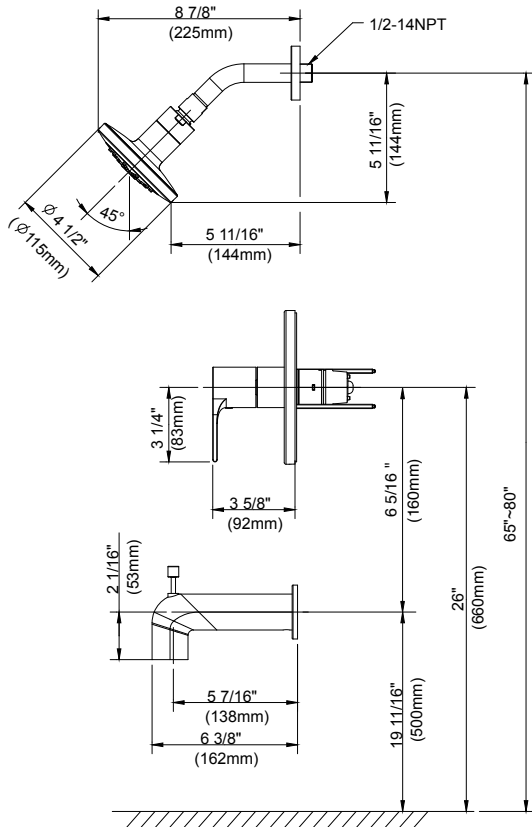

SPECIFICATIONS

Features/Benefits

- 2.0 gpm (7.6 L/min) Maximum Flow Rate @80psi
- Includes Treysta™ Pressure Balance Ceramic Disc Cartridge
- Requires Treysta™ Rough-In Valve, G00GS500 Series (Horizontal Inputs) or G00GS520 Series (Vertical Inputs)
- Diverter on Tub Spout
- Includes Single-Function Mono Chic Showerhead, D460058
- 6" Metal Shower Arm
- Accommodates Standard, Back-to-Back, and Thin Wall Installations

Available Color/Finishes

Color	Description
	Chrome

Please see danze.com or current price list for available finishes.
Finish is defined by additional suffix.

Standards & Certifications

Flow Rate

Submittal Information:

Name: _____
Location: _____

Contractor: _____
Contact #: _____