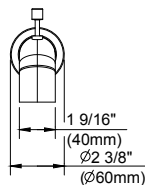

Standards & Certifications

Flow Rate

Submittal Information:

Name: _____
Location: _____

Contractor: _____
Contact #: _____