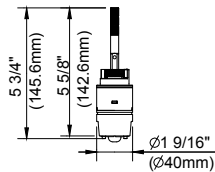

Standards & Certifications

Flow Rate

Submittal Information:

Name: _____
Location: _____

Contractor: _____
Contact #: _____