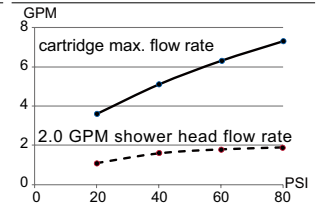

**SPECIFICATIONS**

**Features/Benefits**

- 2.0 gpm (7.6 L/min) Maximum Flow Rate @80psi
- Includes Treysta™ Pressure Balance Ceramic Disc Cartridge
- Requires Treysta™ Rough-In Valve, G00GS500 Series (Horizontal Inputs) or G00GS520 Series (Vertical Inputs)
- Diverter on Tub Spout
- Includes Single-Function Mono Chic Showerhead, D460058
- 6" Metal Shower Arm
- Accommodates Standard, Back-to-Back, and Thin Wall Installations

**Available Color/Finishes**

Color	Description
	Chrome

Please see danze.com or current price list for available finishes.  
Finish is defined by additional suffix.

**Standards & Certifications**

**Flow Rate**