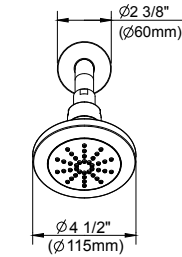

Standards & Certifications

Flow Rate

Submittal Information:

Name: _____
Location: _____

Contractor: _____
Contact #: _____