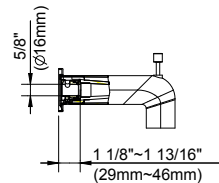

Standards & Certifications

Flow Rate

Submittal Information:

Name: _____
Location: _____

Contractor: _____
Contact #: _____