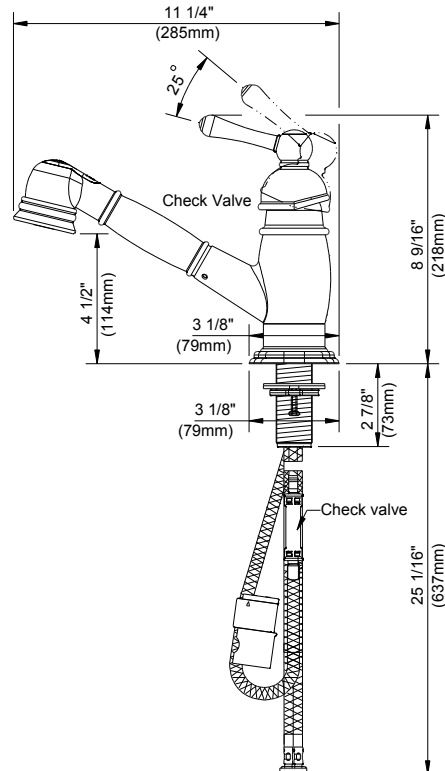

Standards & Certifications

Submittal Information:

Name: _____
Location: _____

Contractor: _____
Contact #: _____