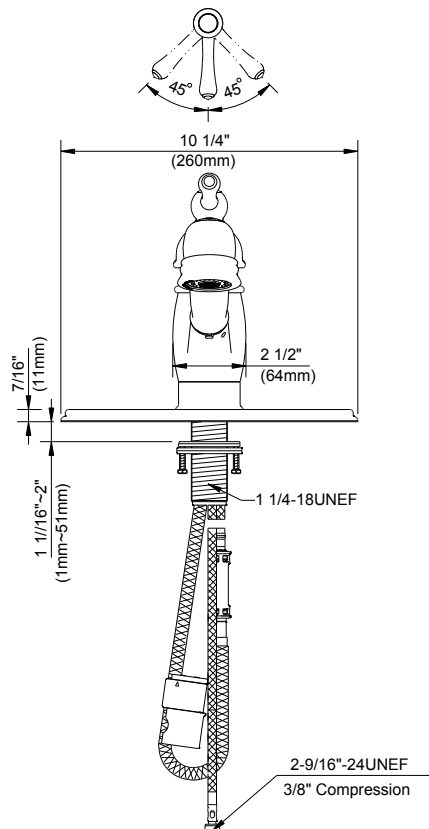

Standards & Certifications

Submittal Information:

Name: _____
Location: _____

Contractor: _____
Contact #: _____