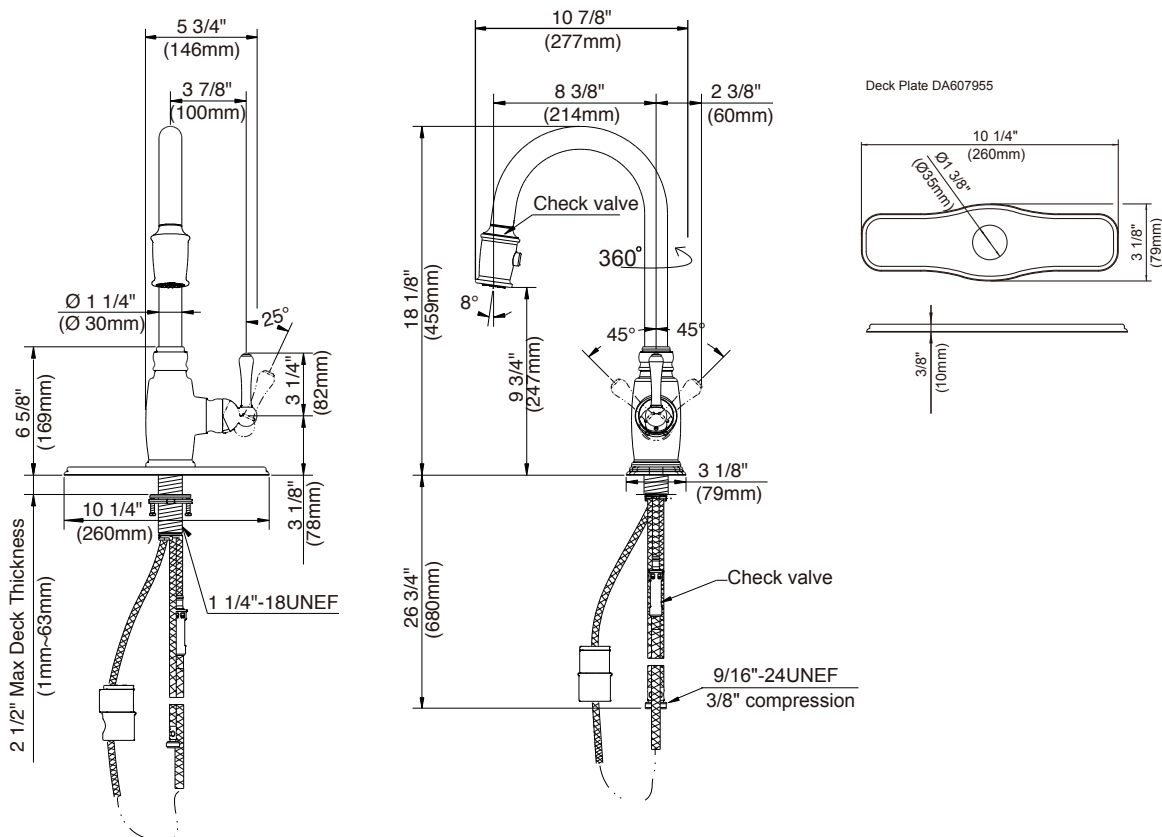

WARRANTY

Danze products are covered by a manufacturer's lifetime limited warranty for manufacturing defects.