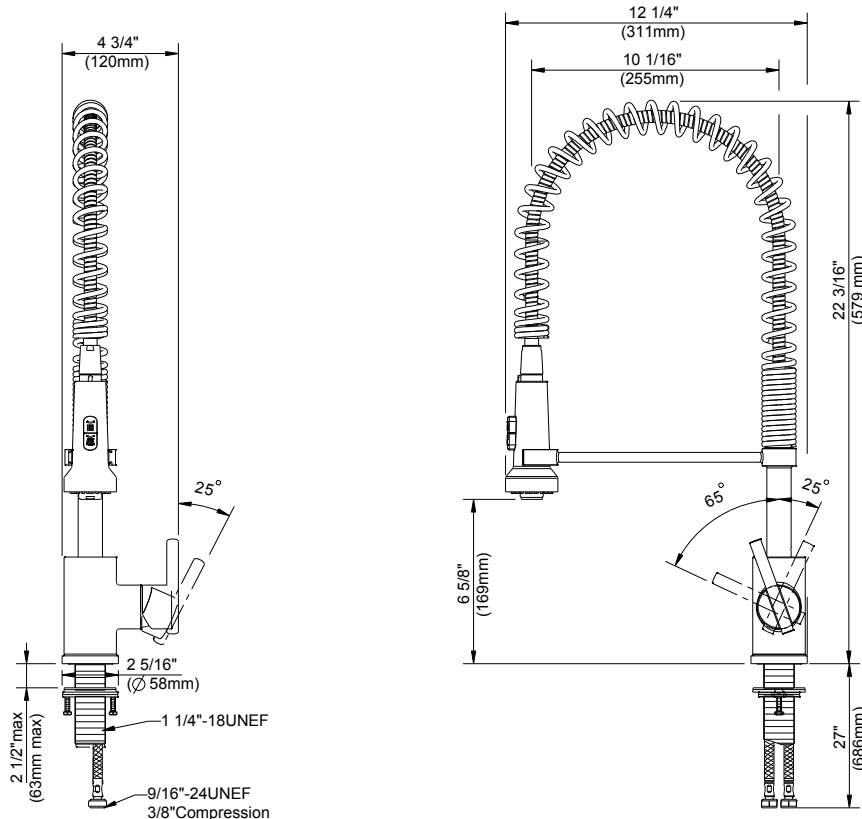

Standards & Certifications

Submittal Information:

Name: _____
Location: _____

Contractor: _____
Contact #: _____