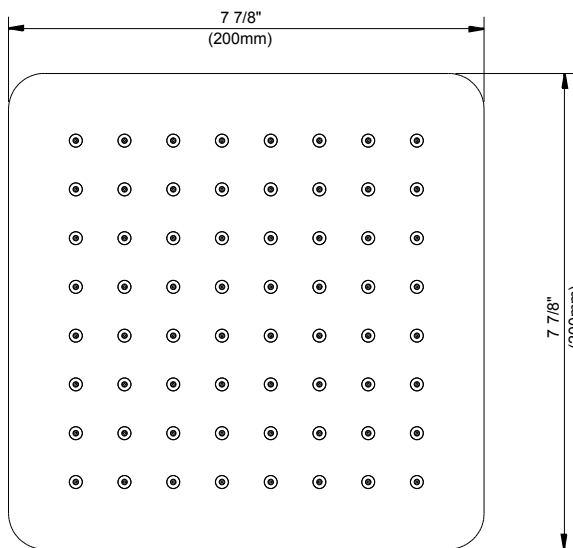

SPECIFICATIONS

Features/Benefits

- Single Function Square Rainshower
- Metal Ball Joint with Air Injection™
- Offers a Downpour Spray Effect
- Maximum Flow Rate 1.75 gpm @ 80 psi
- Uses 30% Less Water Than a Standard Showerhead Flowing at 2.5 gpm

Available Color/Finishes

Color	Description

	Chrome Please see danze.com or current price list for available finishes. Finish is defined by additional suffix.

Standards & Certifications

Flow Rate

Submittal Information:

Name: _____ Contractor: _____
Location: _____ Contact #: _____