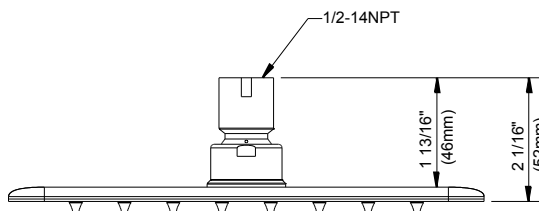

SPECIFICATIONS

Features/Benefits

- Single Function Square Rainshower
- Metal Ball Joint with Air Injection™
- Offers a Downpour Spray Effect
- Maximum Flow Rate 1.75 gpm @ 80 psi
- Uses 30% Less Water Than a Standard Showerhead Flowing at 2.5 gpm

Available Color/Finishes

Color	Description

	Chrome Please see danze.com or current price list for available finishes. Finish is defined by additional suffix.

Standards & Certifications

Flow Rate

Submittal Information:

Name: _____ Contractor: _____
Location: _____ Contact #: _____