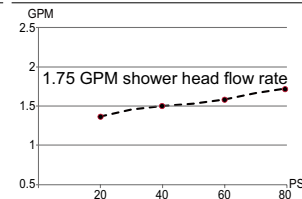

Standards & Certifications

Flow Rate

Submittal Information:

Name: _____ Contractor: _____
Location: _____ Contact #: _____