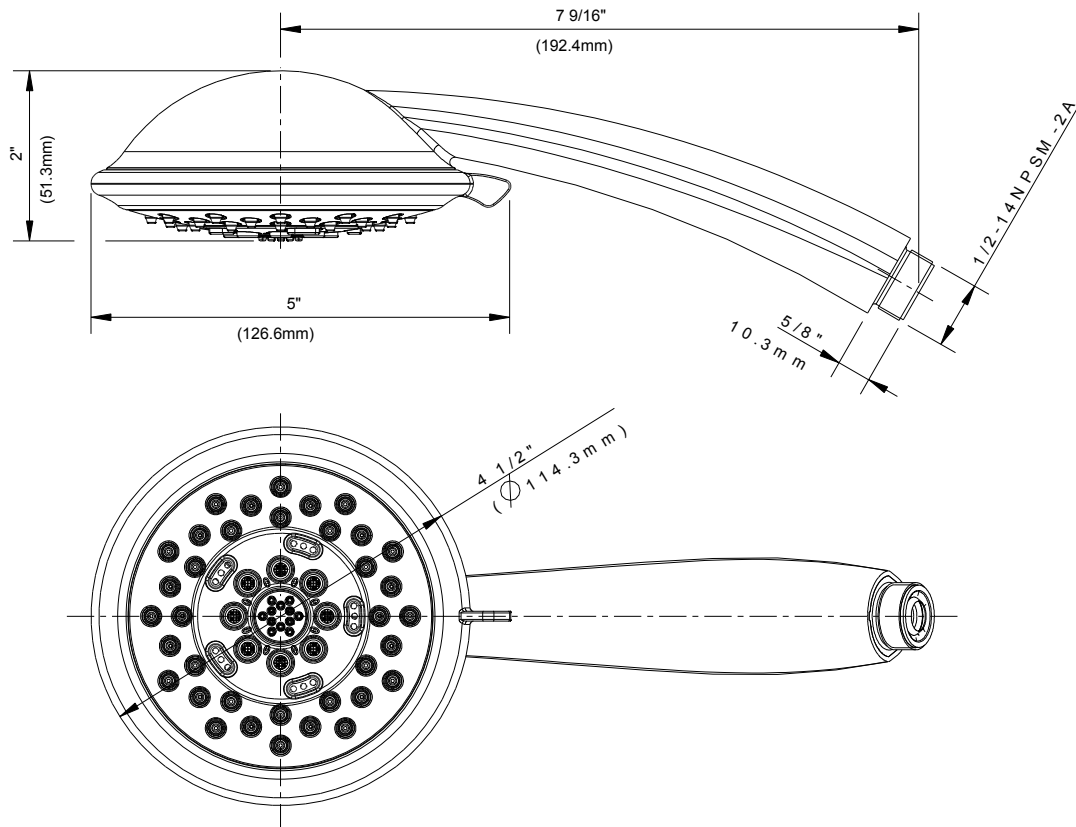

Standards & Certifications

Submittal Information:

Name: _____ Contractor: _____
Location: _____ Contact #: _____