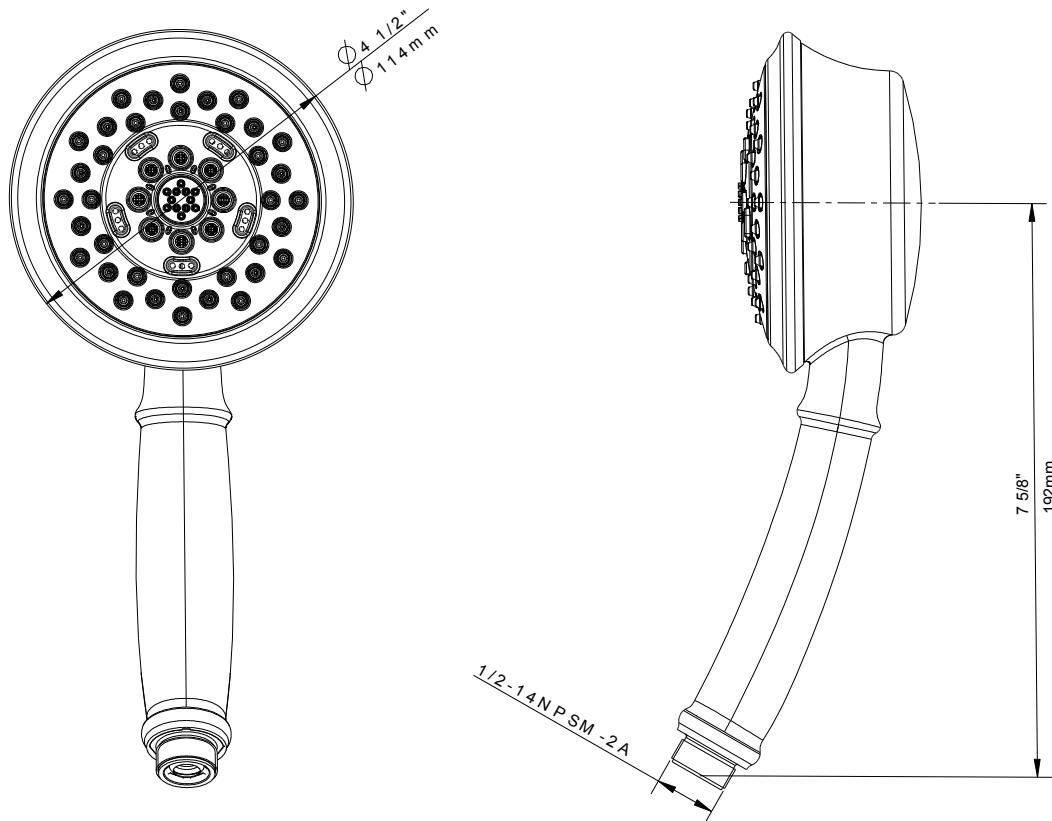

Standards & Certifications

Submittal Information:

Name: _____
Location: _____

Contractor: _____
Contact #: _____