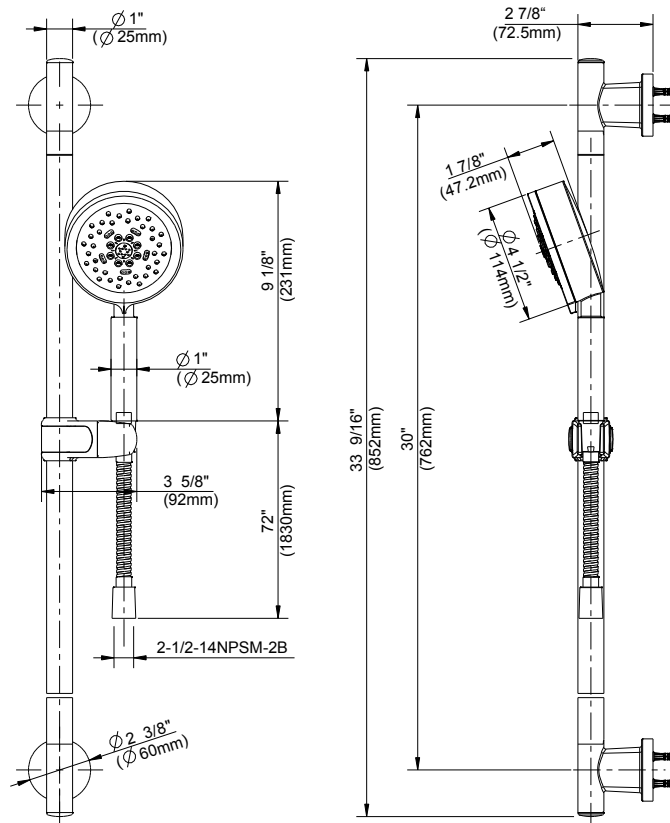

Standards & Certifications

Submittal Information:

Name: _____
Location: _____

Contractor: _____
Contact #: _____