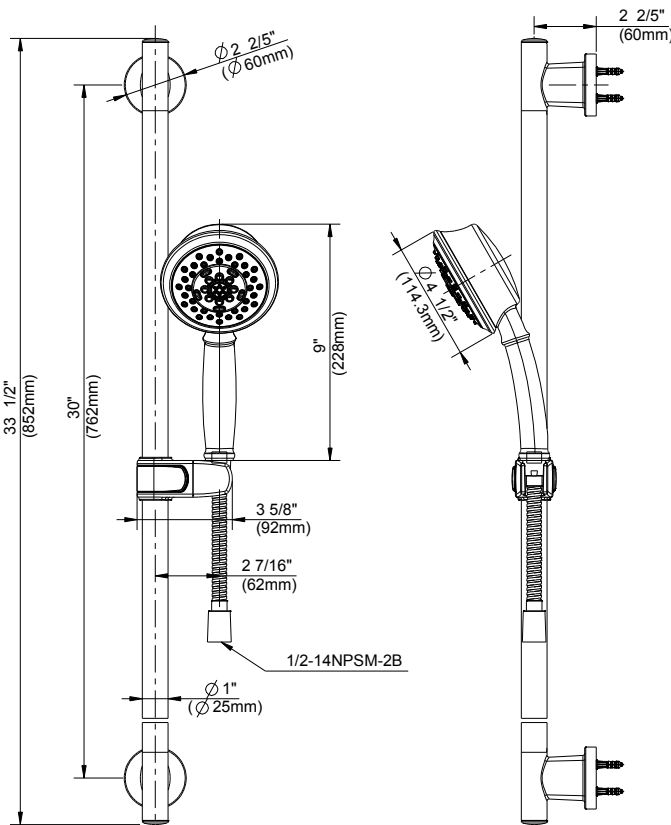

Standards & Certifications

Submittal Information:

Name: _____
Location: _____

Contractor: _____
Contact #: _____