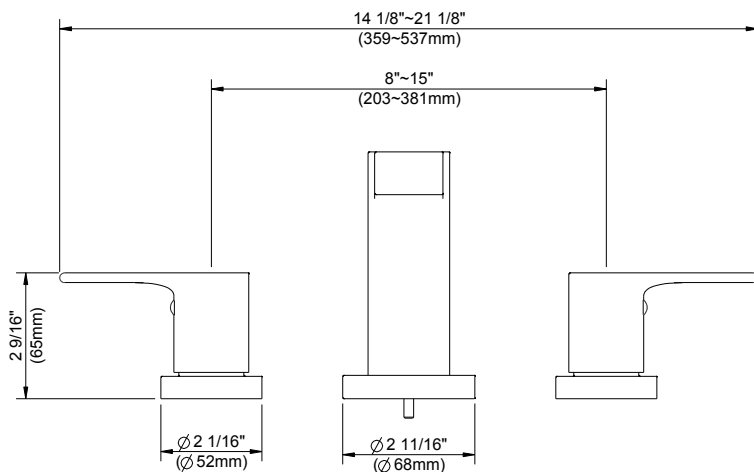

Submittal Information:

Name: _____ Contractor: _____
Location: _____ Contact #: _____