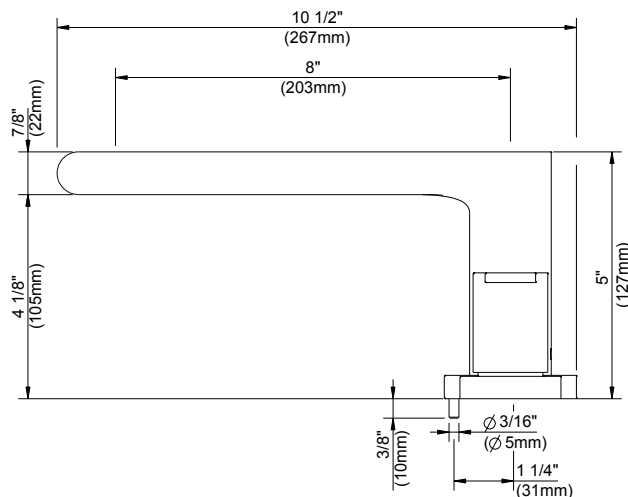

Submittal Information:

Name: _____ Contractor: _____
Location: _____ Contact #: _____