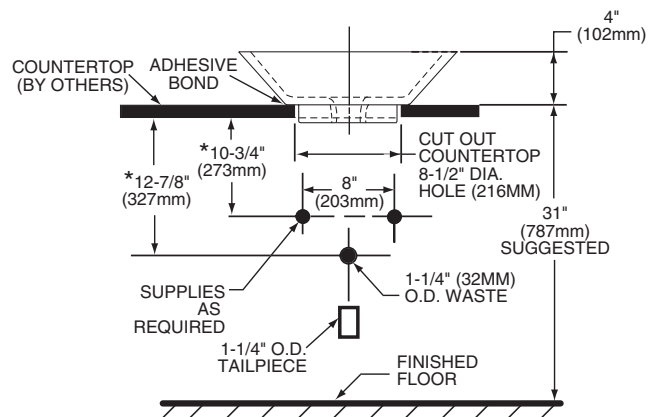

Nominal Dimensions:

432mm (17" dia.)

Bowl sizes:

102mm (4") height

Compliance Certifications -

Meets or Exceeds the Following Specifications:

- ASME A112.19.2M for Vitreous China Fixtures

To Be Specified (Recommended):

- Color: White
- Faucet: ONE vessel faucet 2064.152
- Faucet Finish: Polished Chrome (002)
- Supplies:
- 1-1/4" Trap:

NOTES:

* DIMENSIONS SHOWN FOR LOCATION OF SUPPLIES AND "P" TRAP ARE SUGGESTED. FITTINGS NOT INCLUDED WITH FIXTURE AND MUST BE ORDERED SEPARATELY. FOR COUNTERTOP CUTOUT AND INSTALLATION INSTRUCTIONS USE TEMPLATE SUPPLIED WITH SINK.

IMPORTANT: Dimensions of fixtures are nominal and may vary within the range of tolerances established by ANSI Standard A112.19.9M. These measurements are subject to change or cancellation. No responsibility is assumed for use of superseded or voided pages.