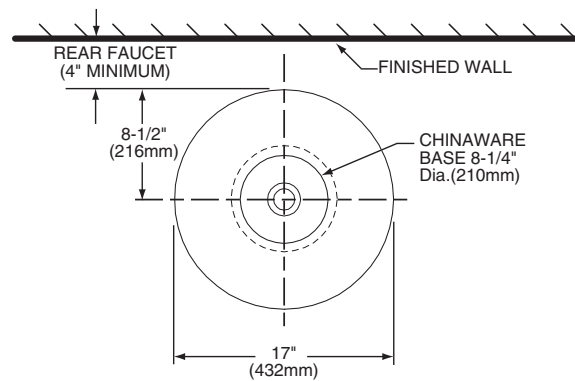

Nominal Dimensions:

432mm (17" dia.)

Bowl sizes:

102mm (4") height

Compliance Certifications -

Meets or Exceeds the Following Specifications:

- ASME A112.19.2M for Vitreous China Fixtures

To Be Specified (Recommended):

- Color: White
- Faucet: ONE vessel faucet 2064.152
- Faucet Finish: Polished Chrome (002)
- Supplies:
- 1-1/4" Trap:

NOTES:

* DIMENSIONS SHOWN FOR LOCATION OF SUPPLIES AND "P" TRAP ARE SUGGESTED. FITTINGS NOT INCLUDED WITH FIXTURE AND MUST BE ORDERED SEPARATELY. FOR COUNTERTOP CUTOUT AND INSTALLATION INSTRUCTIONS USE TEMPLATE SUPPLIED WITH SINK.

IMPORTANT: Dimensions of fixtures are nominal and may vary within the range of tolerances established by ANSI Standard A112.19.9M. These measurements are subject to change or cancellation. No responsibility is assumed for use of superseded or voided pages.