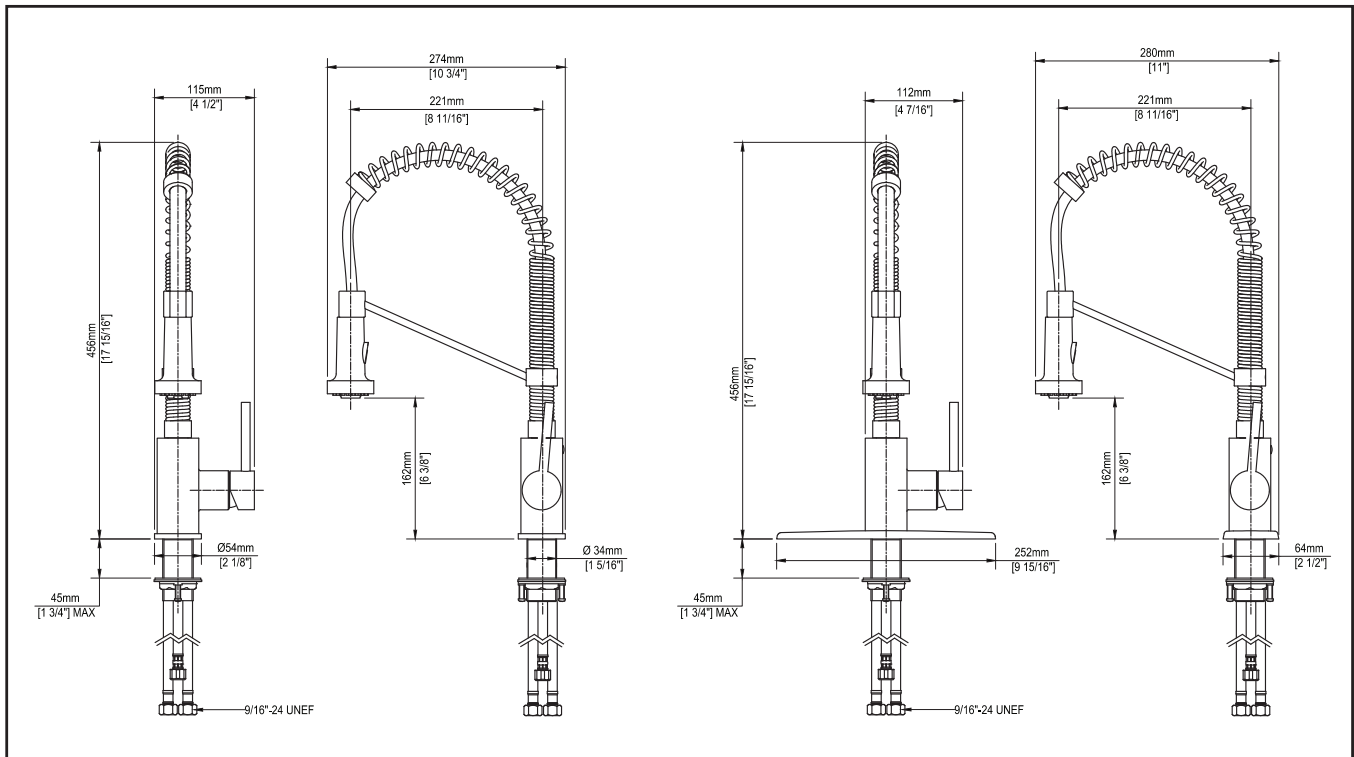

KPF-1610

Single Lever Commercial Style Pull-Pull Down Kitchen Faucet

Chrome / Stainless Steel / Stainless Steel Chrome /
Matte Black / Stainless Steel Matte Black Finishes

Kräus®

SPECIFICATION SHEET

Material

Body: Brass
Handle: Zinc
Sprayer: ABS
Waterway: Braided Nylon

Mounting

Holes: 1 Hole
Type: Brass Nut

Spout

Swivel: 180
Design: Commercial Spring
Pull Down

Waterlines

Type : CAE
Flexible
Connections: 3/8"
Materials: Braided Stainless Steel
Included
Factory Installed

Sprayhead

Flow Rate: 1.8 gpm (6.8L/min) @ 60 psi
Aerator: Neoperl
Name: Cache Perlator Honeycomb
Function: Spray/Stream
Nozzles: Easy Clean Rubber Nozzles
Docking: Secure

Dimensions

Overall Height: 18"
Spout Height: 6 3/8"
Spout Reach: 8 11/16"

Cartridge

Brand: Kerox
Size: 35mm
Style: Lever

Accessories Included

Weight, Hex Wrench, Escutcheon Plate (Sold Separately)

Kraus Lifetime Limited Warranty: See website for details www.kraususa.com

1.800.775.0703 / customerservice@kraususa.com

Listing: cUPC, NSF 61, NSF 372, AB1953, EPA, CALGreen, MASS, FTC, DOE, CEC, ADA

REV. August 7, 2017