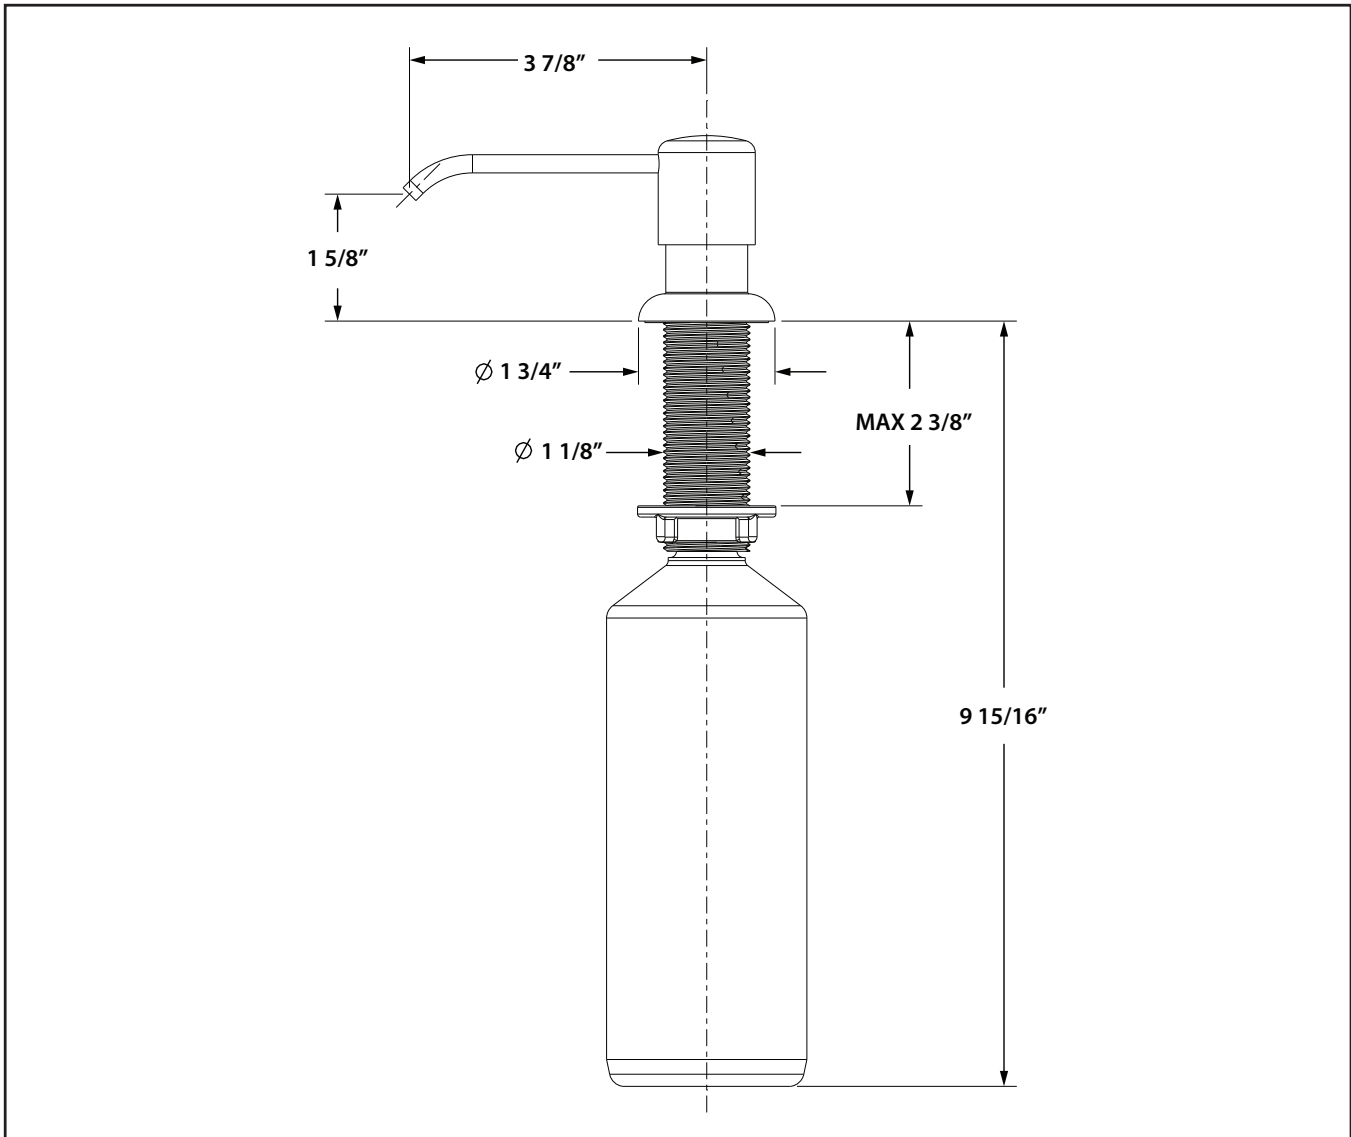

KSD-53

Kraus Kitchen Soap Dispenser

Kräus®
SPECIFICATION SHEET

Chrome / Stainless Steel / Spot Free all-Brite™ Stainless Steel /
Oil Rubbed Bronze / Matte Black Finishes

Material

Brass

Features

- Solid brass construction
- Self-priming pump
- Refillable from above
- Holds up to 17 oz. of liquid
- Pump: 1 5/8"
- Spout: 3 7/8"

Kraus Lifetime Limited Warranty: See website for details www.kraususa.com

1.800.775.0703 / customerservice@kraususa.com