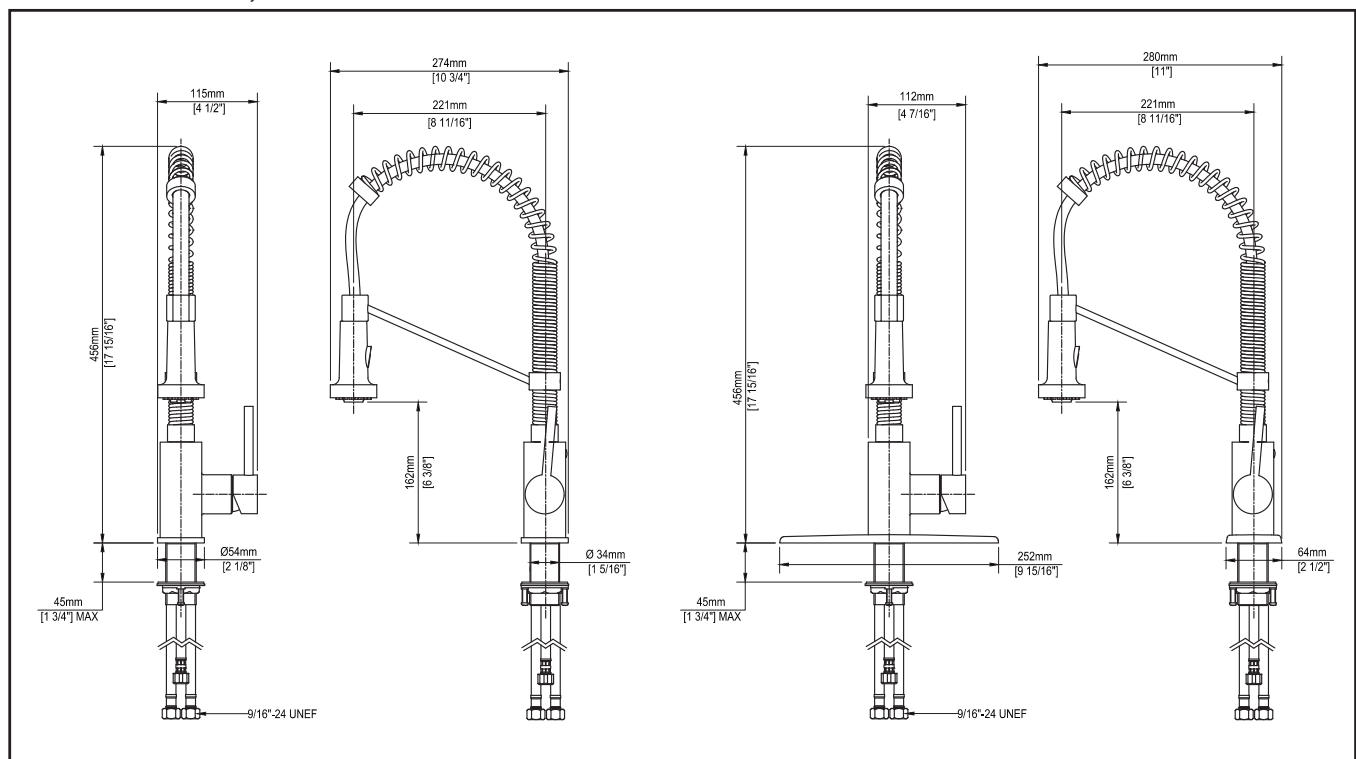

KPF-1610

Single Lever Commercial Style Pull-Pull Down Kitchen Faucet

Chrome / Stainless Steel / Stainless Steel Chrome /
Matte Black / Stainless Steel Matte Black Finishes

Kräus®

SPECIFICATION SHEET

Material

Body: Brass
Handle: Zinc
Sprayer: ABS
Waterway: Braided Nylon

Spout

Swivel: 180
Design: Commercial Spring
Pull Down

Sprayhead

Flow Rate: 1.8 gpm (6.8L/min) @ 60 psi
Aerator: Neoperl
Name: Cache Perlator Honeycomb
Function: Spray/Stream
Nozzles: Easy Clean Rubber Nozzles
Docking: Secure

Cartridge

Brand: Kerox
Size: 35mm
Style: Lever

Mounting

Holes: 1 Hole
Type: Brass Nut

Waterlines

Type : CAE
Flexible
Connections: 3/8"
Materials: Braided Stainless Steel
Included
Factory Installed

Dimensions

Overall Height: 18"
Spout Height: 6 3/8"
Spout Reach: 8 11/16"

Accessories Included

Weight, Hex Wrench, Escutcheon Plate (Sold Separately)

Kraus Lifetime Limited Warranty: See website for details www.kraususa.com

1.800.775.0703 / customerservice@kraususa.com

Listing: cUPC, NSF 61, NSF 372, AB1953, EPA, CALGreen, MASS, FTC, DOE, CEC, ADA

REV. August 7, 2017