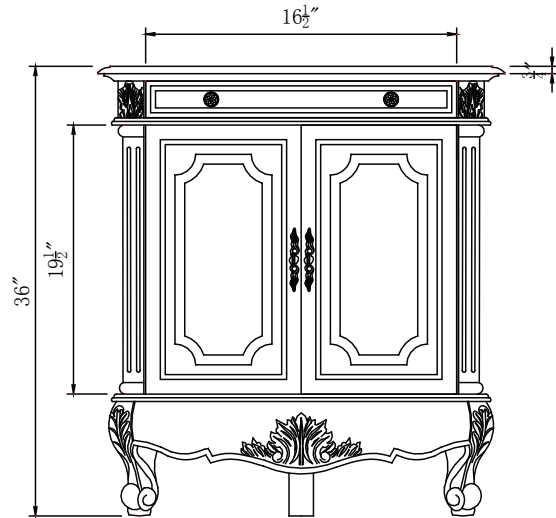

Single Sink Vanity

Model: LTP-0126B-T-UWC-32

Overall Dimensions

32" x 24" x 36"

FRONT VIEW

SIDE VIEW

TOP VIEW

BACK VIEW

*All dimension in inches unless otherwise specified. Dimensions subject to tolerance.