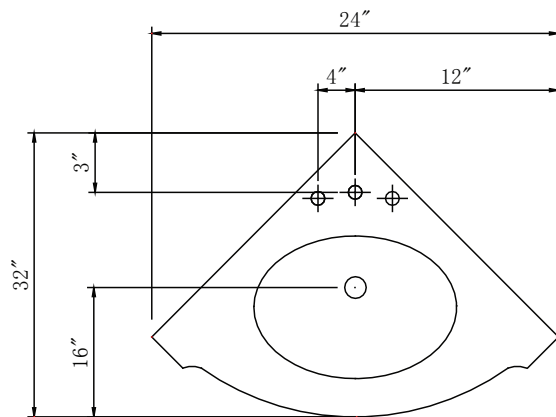

Single Sink Vanity

Model: LTP-0126B-T-UWC-32

Overall Dimensions

32" x 24" x 36"

FRONT VIEW

SIDE VIEW

TOP VIEW

BACK VIEW

*All dimension in inches unless otherwise specified. Dimensions subject to tolerance.