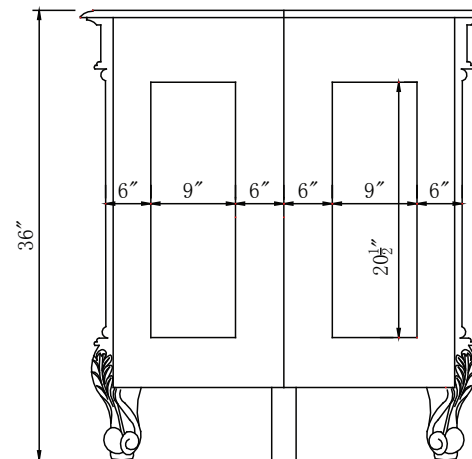

Single Sink Vanity

Model: LTP-0126B-T-UWC-32

Overall Dimensions

32" x 24" x 36"

FRONT VIEW

SIDE VIEW

TOP VIEW

BACK VIEW

*All dimension in inches unless otherwise specified. Dimensions subject to tolerance.