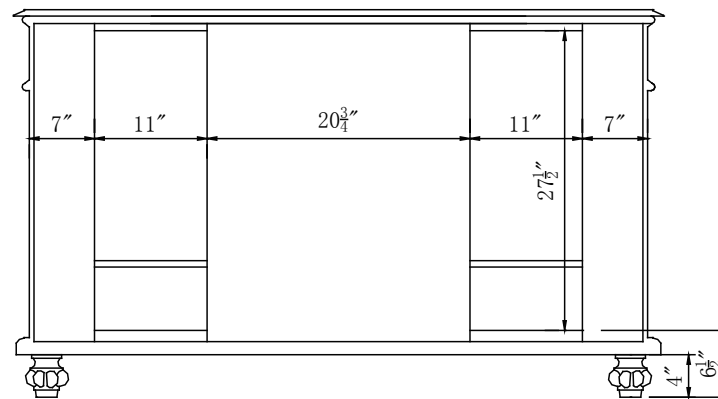

# Double Sink Vanity

Model: JYP-0193-T-UIC-60

**Overall Dimensions**

60" x 22" x 36"

FRONT VIEW

SIDE VIEW

TOP VIEW

BACK VIEW