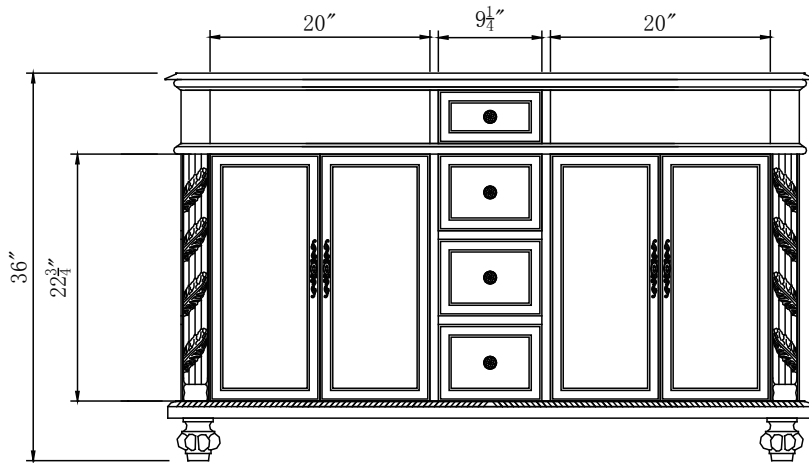

# Double Sink Vanity

Model: JYP-0193-T-UIC-60

**Overall Dimensions**

60" x 22" x 36"

FRONT VIEW

SIDE VIEW

TOP VIEW

BACK VIEW