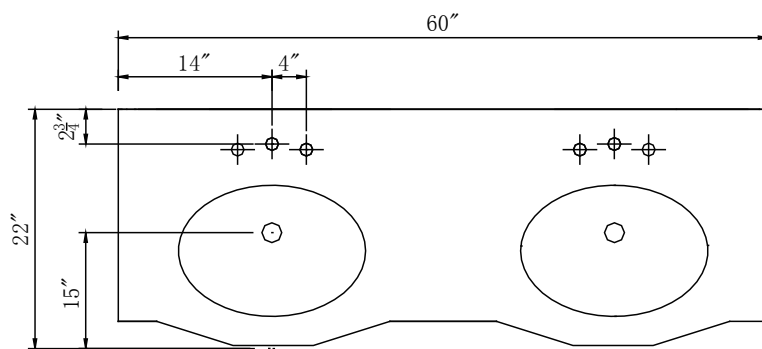

# Double Sink Vanity

Model: JYP-0193-T-UIC-60

**Overall Dimensions**

60" x 22" x 36"

FRONT VIEW

SIDE VIEW

TOP VIEW

BACK VIEW