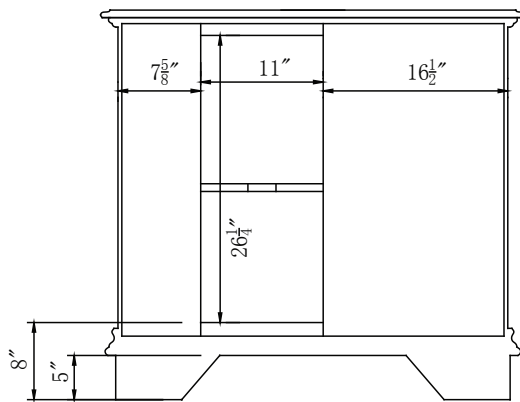

Single Sink Vanity

Model: HYP-0904-T-UIC-38-R

Overall Dimensions

38" x 22" x 36"

SIDE VIEW

FRONT VIEW

TOP VIEW

BACK VIEW