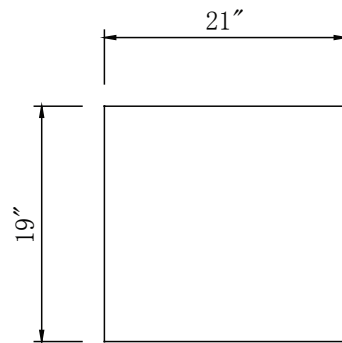

FRONT VIEW

SIDE VIEW

TOP VIEW

BACK VIEW

FRONT VIEW

SIDE VIEW

TOP VIEW

BACK VIEW

Single Sink Vanity

Model: HYP-0904-T-UIC-38-R

Overall Dimensions

38" x 22" x 36"

SIDE VIEW

FRONT VIEW

TOP VIEW

BACK VIEW