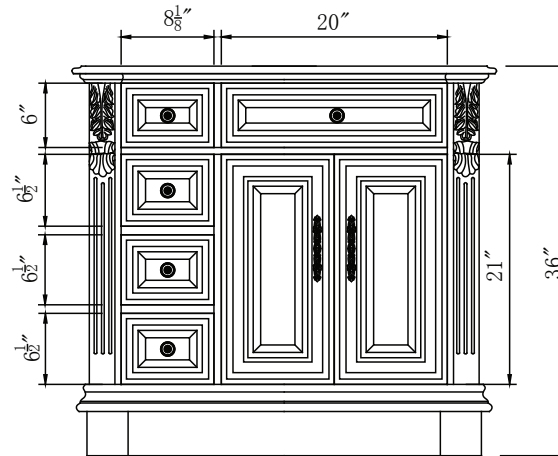

Single Sink Vanity

Model: HYP-0904-T-UIC-38-R

Overall Dimensions

38" x 22" x 36"

SIDE VIEW

FRONT VIEW

TOP VIEW

BACK VIEW