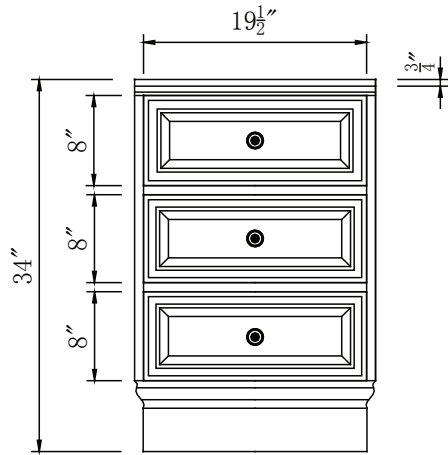

FRONT VIEW

SIDE VIEW

TOP VIEW

BACK VIEW

FRONT VIEW

SIDE VIEW

TOP VIEW

BACK VIEW

Single Sink Vanity

Model: HYP-0904-T-UIC-38-R

Overall Dimensions

38" x 22" x 36"

SIDE VIEW

FRONT VIEW

TOP VIEW

BACK VIEW