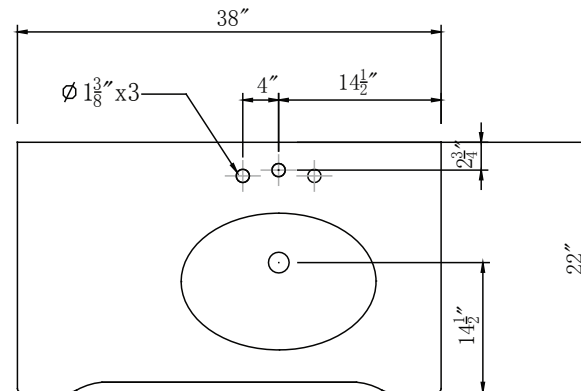

Single Sink Vanity

Model: HYP-0904-T-UIC-38-R

Overall Dimensions

38" x 22" x 36"

SIDE VIEW

FRONT VIEW

TOP VIEW

BACK VIEW