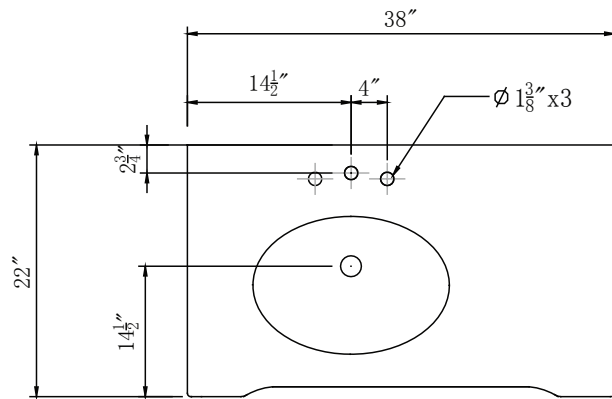

FRONT VIEW

SIDE VIEW

TOP VIEW

BACK VIEW

FRONT VIEW

SIDE VIEW

TOP VIEW

BACK VIEW

Single Sink Vanity

Model: HYP-0904-T-UIC-38-R

Overall Dimensions

38" x 22" x 36"

SIDE VIEW

FRONT VIEW

TOP VIEW

BACK VIEW