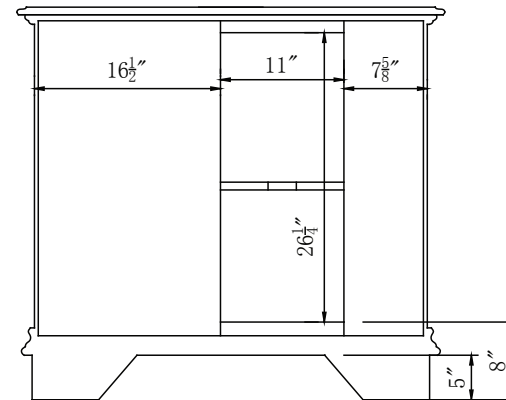

FRONT VIEW

SIDE VIEW

TOP VIEW

BACK VIEW

FRONT VIEW

SIDE VIEW

TOP VIEW

BACK VIEW

Single Sink Vanity

Model: HYP-0904-T-UIC-38-R

Overall Dimensions

38" x 22" x 36"

SIDE VIEW

FRONT VIEW

TOP VIEW

BACK VIEW