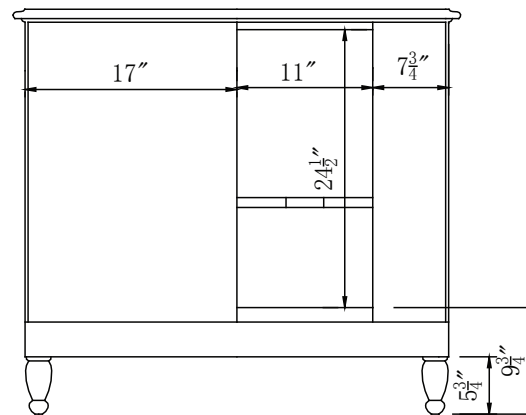

Single Sink Vanity

Model: HYP-0902-T-UIC-38L
 Model: HYP-0902-WM-UWC-38L

Overall Dimensions

38" x 22" x 36"

FRONT VIEW

SIDE VIEW

TOP VIEW

BACK VIEW

Model: HYP-0902-T-UIC-M
Model: HYP-0902-WM-UWC-M

Overall Dimensions

21" x 19.5" x 34"

FRONT VIEW

SIDE VIEW

TOP VIEW

BACK VIEW

Single Sink Vanity

Model: HYP-0902-T-UIC-38R

Model: HYP-0902-WM-UWC-38R

Overall Dimensions

38" x 22" x 36"

FRONT VIEW

SIDE VIEW

TOP VIEW

BACK VIEW