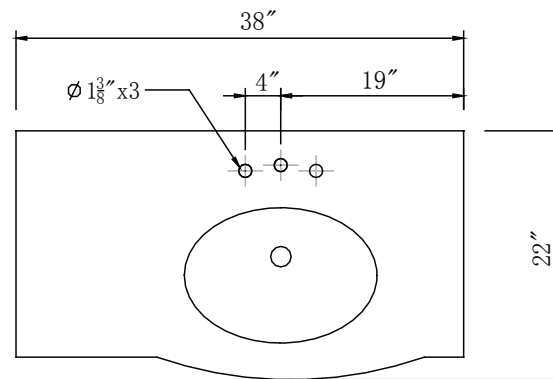

Single Sink Vanity

Model: HYP-0902-T-UIC-38L
 Model: HYP-0902-WM-UWC-38L

Overall Dimensions

38" x 22" x 36"

FRONT VIEW

SIDE VIEW

TOP VIEW

BACK VIEW

Model: HYP-0902-T-UIC-M
Model: HYP-0902-WM-UWC-M

Overall Dimensions

21" x 19.5" x 34"

FRONT VIEW

SIDE VIEW

TOP VIEW

BACK VIEW

Single Sink Vanity

Model: HYP-0902-T-UIC-38R

Model: HYP-0902-WM-UWC-38R

Overall Dimensions

38" x 22" x 36"

FRONT VIEW

SIDE VIEW

TOP VIEW

BACK VIEW