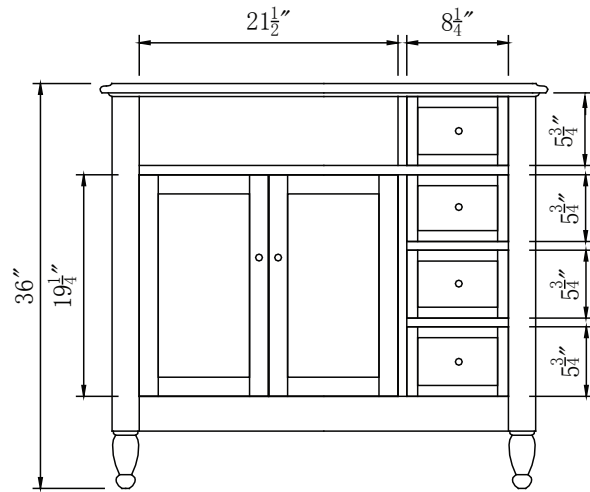

Single Sink Vanity

Model: HYP-0902-T-UIC-38L
 Model: HYP-0902-WM-UWC-38L

Overall Dimensions

38" x 22" x 36"

FRONT VIEW

SIDE VIEW

TOP VIEW

BACK VIEW

Model: HYP-0902-T-UIC-M
Model: HYP-0902-WM-UWC-M

Overall Dimensions

21" x 19.5" x 34"

FRONT VIEW

SIDE VIEW

TOP VIEW

BACK VIEW

Single Sink Vanity

Model: HYP-0902-T-UIC-38R

Model: HYP-0902-WM-UWC-38R

Overall Dimensions

38" x 22" x 36"

FRONT VIEW

SIDE VIEW

TOP VIEW

BACK VIEW