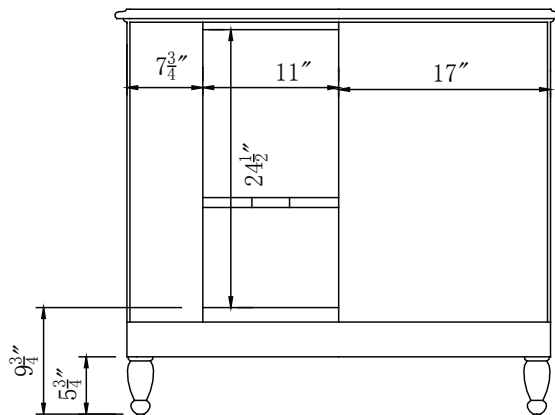

Single Sink Vanity

Model: HYP-0902-T-UIC-38L
 Model: HYP-0902-WM-UWC-38L

Overall Dimensions

38" x 22" x 36"

FRONT VIEW

SIDE VIEW

TOP VIEW

BACK VIEW

Model: HYP-0902-T-UIC-M
Model: HYP-0902-WM-UWC-M

Overall Dimensions

21" x 19.5" x 34"

FRONT VIEW

SIDE VIEW

TOP VIEW

BACK VIEW

Single Sink Vanity

Model: HYP-0902-T-UIC-38R

Model: HYP-0902-WM-UWC-38R

Overall Dimensions

38" x 22" x 36"

FRONT VIEW

SIDE VIEW

TOP VIEW

BACK VIEW