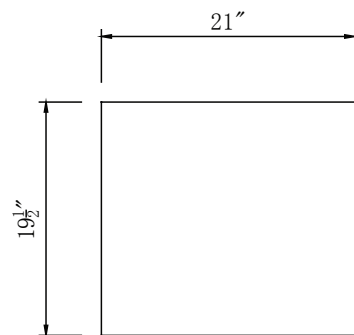

Single Sink Vanity

Model: HYP-0902-T-UIC-38L
 Model: HYP-0902-WM-UWC-38L

Overall Dimensions

38" x 22" x 36"

FRONT VIEW

SIDE VIEW

TOP VIEW

BACK VIEW

Model: HYP-0902-T-UIC-M
Model: HYP-0902-WM-UWC-M

Overall Dimensions

21" x 19.5" x 34"

FRONT VIEW

SIDE VIEW

TOP VIEW

BACK VIEW

Single Sink Vanity

Model: HYP-0902-T-UIC-38R

Model: HYP-0902-WM-UWC-38R

Overall Dimensions

38" x 22" x 36"

FRONT VIEW

SIDE VIEW

TOP VIEW

BACK VIEW