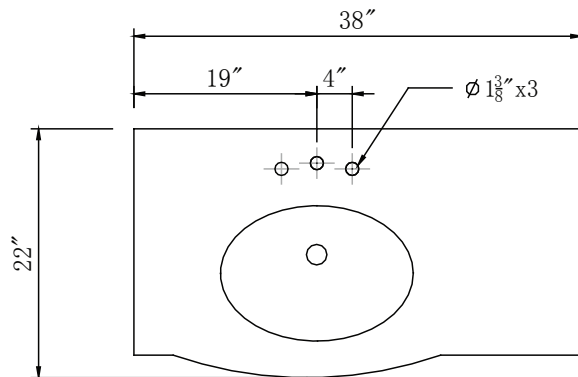

Single Sink Vanity

Model: HYP-0902-T-UIC-38L
 Model: HYP-0902-WM-UWC-38L

Overall Dimensions

38" x 22" x 36"

FRONT VIEW

SIDE VIEW

TOP VIEW

BACK VIEW

Model: HYP-0902-T-UIC-M
Model: HYP-0902-WM-UWC-M

Overall Dimensions

21" x 19.5" x 34"

FRONT VIEW

SIDE VIEW

TOP VIEW

BACK VIEW

Single Sink Vanity

Model: HYP-0902-T-UIC-38R

Model: HYP-0902-WM-UWC-38R

Overall Dimensions

38" x 22" x 36"

FRONT VIEW

SIDE VIEW

TOP VIEW

BACK VIEW