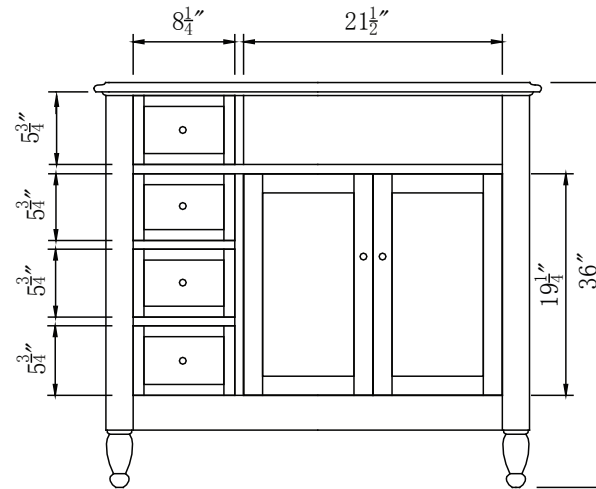

Single Sink Vanity

Model: HYP-0902-T-UIC-38L
 Model: HYP-0902-WM-UWC-38L

Overall Dimensions

38" x 22" x 36"

FRONT VIEW

SIDE VIEW

TOP VIEW

BACK VIEW

Model: HYP-0902-T-UIC-M
Model: HYP-0902-WM-UWC-M

Overall Dimensions

21" x 19.5" x 34"

FRONT VIEW

SIDE VIEW

TOP VIEW

BACK VIEW

Single Sink Vanity

Model: HYP-0902-T-UIC-38R

Model: HYP-0902-WM-UWC-38R

Overall Dimensions

38" x 22" x 36"

FRONT VIEW

SIDE VIEW

TOP VIEW

BACK VIEW