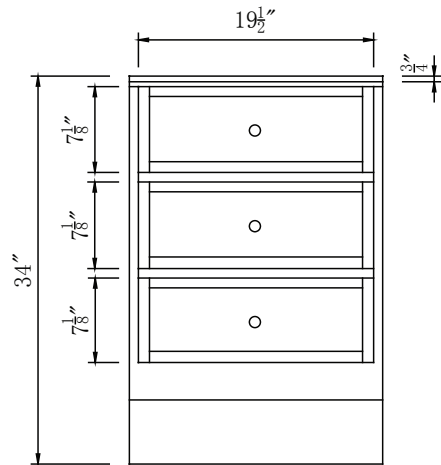

Single Sink Vanity

Model: HYP-0902-T-UIC-38L
 Model: HYP-0902-WM-UWC-38L

Overall Dimensions

38" x 22" x 36"

FRONT VIEW

SIDE VIEW

TOP VIEW

BACK VIEW

Model: HYP-0902-T-UIC-M
Model: HYP-0902-WM-UWC-M

Overall Dimensions

21" x 19.5" x 34"

FRONT VIEW

SIDE VIEW

TOP VIEW

BACK VIEW

Single Sink Vanity

Model: HYP-0902-T-UIC-38R

Model: HYP-0902-WM-UWC-38R

Overall Dimensions

38" x 22" x 36"

FRONT VIEW

SIDE VIEW

TOP VIEW

BACK VIEW