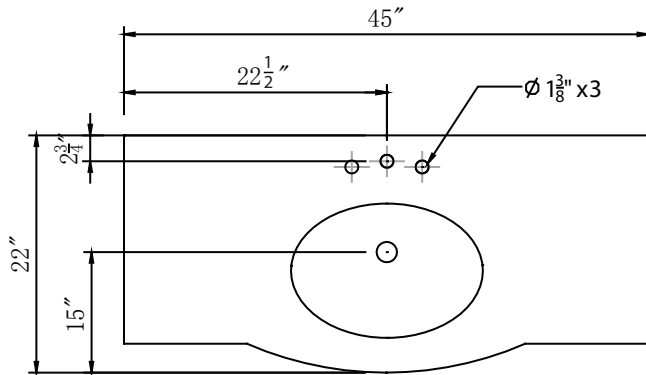

Single Sink Vanity

Model: HYP-0717-T-UIC-45

Overall Dimensions

45" x 22" x 36"

TOP VIEW

FRONT VIEW

SIDE VIEW

BACK VIEW

*All dimension in inches unless otherwise specified. Dimensions subject to tolerance.