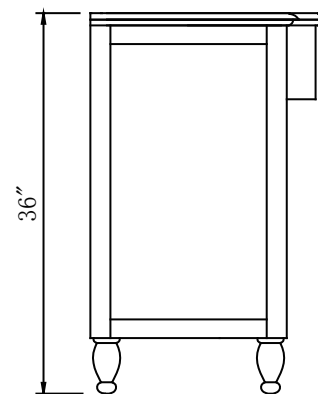

Single Sink Vanity

Model: HYP-0717-T-UIC-45

Overall Dimensions

45" x 22" x 36"

TOP VIEW

FRONT VIEW

SIDE VIEW

BACK VIEW

*All dimension in inches unless otherwise specified. Dimensions subject to tolerance.