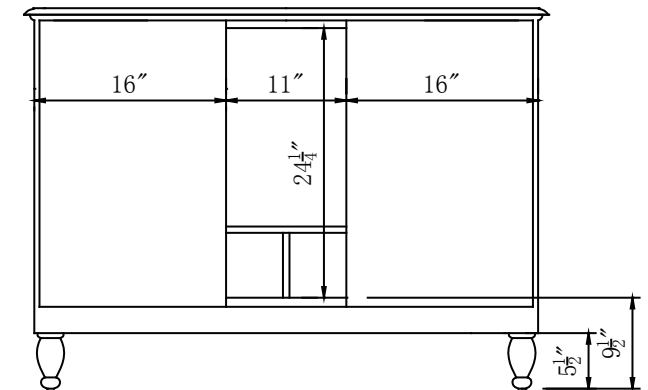

Single Sink Vanity

Model: HYP-0717-T-UIC-45

Overall Dimensions

45" x 22" x 36"

TOP VIEW

FRONT VIEW

SIDE VIEW

BACK VIEW

*All dimension in inches unless otherwise specified. Dimensions subject to tolerance.