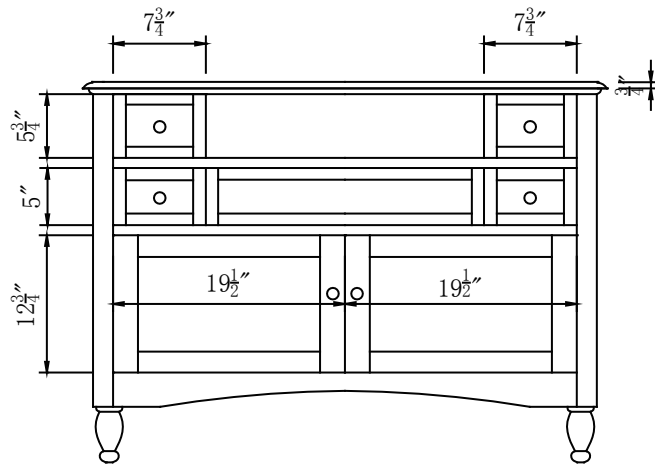

Single Sink Vanity

Model: HYP-0717-T-UIC-45

Overall Dimensions

45" x 22" x 36"

TOP VIEW

FRONT VIEW

SIDE VIEW

BACK VIEW

*All dimension in inches unless otherwise specified. Dimensions subject to tolerance.