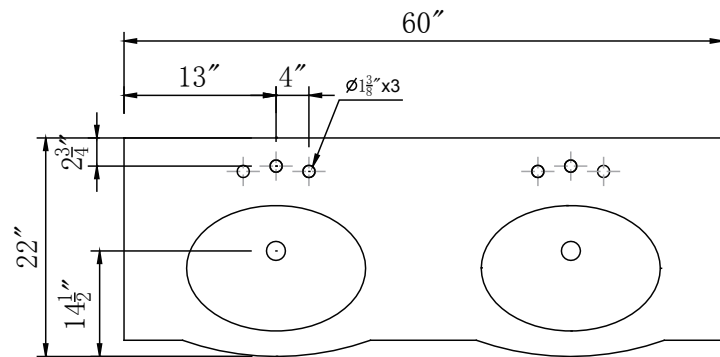

# Double Sink Vanity

Model: HYP-0713-T-UWC-60

**Overall Dimensions**

**60" x 22" x 36"**

FRONT VIEW

SIDE VIEW

TOP VIEW

BACK VIEW