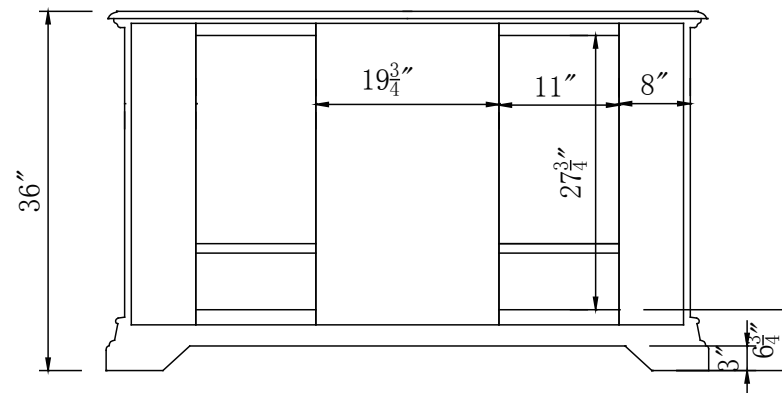

# Double Sink Vanity

Model: HYP-0713-T-UWC-60

**Overall Dimensions**

**60" x 22" x 36"**

FRONT VIEW

SIDE VIEW

TOP VIEW

BACK VIEW