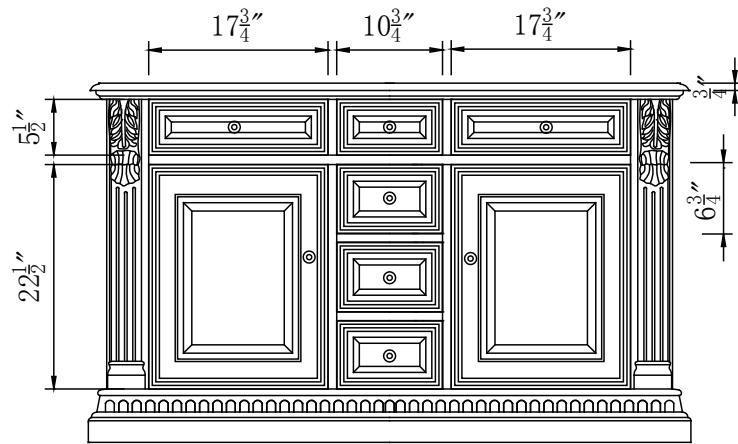

# Double Sink Vanity

Model: HYP-0713-T-UWC-60

**Overall Dimensions**

**60" x 22" x 36"**

FRONT VIEW

SIDE VIEW

TOP VIEW

BACK VIEW