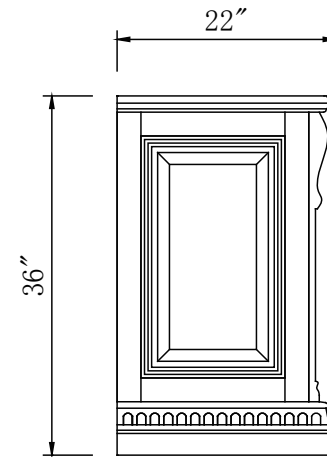

# Double Sink Vanity

Model: HYP-0713-T-UWC-60

**Overall Dimensions**

**60" x 22" x 36"**

FRONT VIEW

SIDE VIEW

TOP VIEW

BACK VIEW