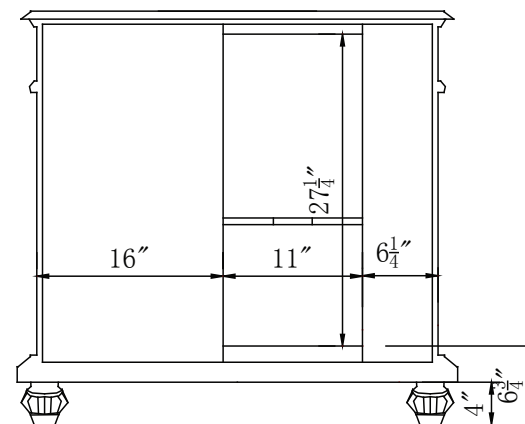

Single Sink Vanity

Model: HYP-0213-BB-UWC-36L

Model: HYP-0213-CM-UIC-36L

Overall Dimensions

36" x 22" x 36"

FRONT VIEW

SIDE VIEW

TOP VIEW

BACK VIEW

*All dimension in inches unless otherwise specified. Dimensions subject to tolerance.

FRONT VIEW

SIDE VIEW

TOP VIEW

BACK VIEW

Single Sink Vanity

Model: HYP-0213-BB-UWC-36R

Model: HYP-0213-CM-UIC-36R

Overall Dimensions

36" x 22" x 36"

FRONT VIEW

SIDE VIEW

TOP VIEW

BACK VIEW