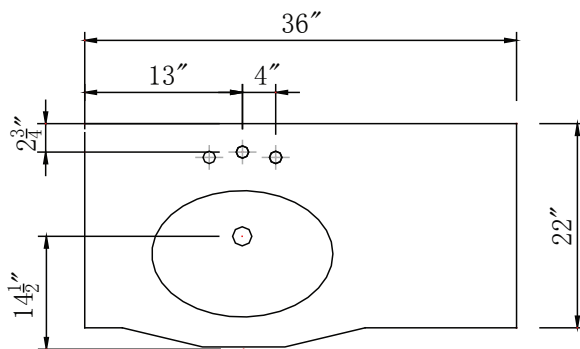

Single Sink Vanity

Model: HYP-0213-BB-UWC-36L

Model: HYP-0213-CM-UIC-36L

Overall Dimensions

36" x 22" x 36"

FRONT VIEW

SIDE VIEW

TOP VIEW

BACK VIEW

*All dimension in inches unless otherwise specified. Dimensions subject to tolerance.

FRONT VIEW

SIDE VIEW

TOP VIEW

BACK VIEW

Single Sink Vanity

Model: HYP-0213-BB-UWC-36R

Model: HYP-0213-CM-UIC-36R

Overall Dimensions

36" x 22" x 36"

FRONT VIEW

SIDE VIEW

TOP VIEW

BACK VIEW