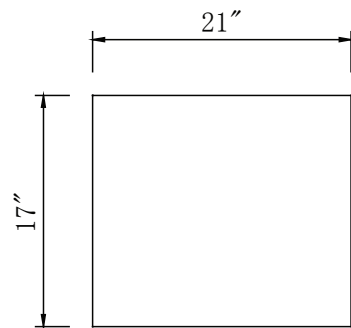

Single Sink Vanity

Model: HYP-0213-BB-UWC-36L

Model: HYP-0213-CM-UIC-36L

Overall Dimensions

36" x 22" x 36"

FRONT VIEW

SIDE VIEW

TOP VIEW

BACK VIEW

*All dimension in inches unless otherwise specified. Dimensions subject to tolerance.

FRONT VIEW

SIDE VIEW

TOP VIEW

BACK VIEW

Single Sink Vanity

Model: HYP-0213-BB-UWC-36R

Model: HYP-0213-CM-UIC-36R

Overall Dimensions

36" x 22" x 36"

FRONT VIEW

SIDE VIEW

TOP VIEW

BACK VIEW