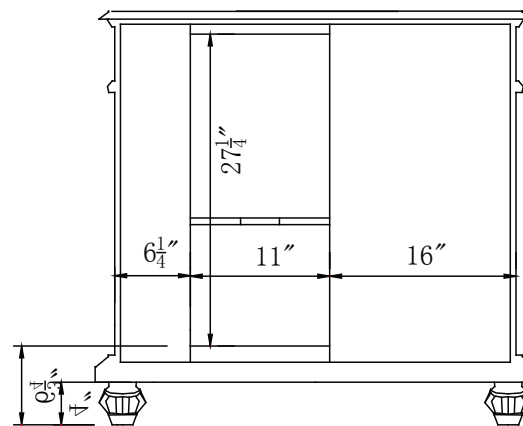

Single Sink Vanity

Model: HYP-0213-BB-UWC-36L

Model: HYP-0213-CM-UIC-36L

Overall Dimensions

36" x 22" x 36"

FRONT VIEW

SIDE VIEW

TOP VIEW

BACK VIEW

*All dimension in inches unless otherwise specified. Dimensions subject to tolerance.

FRONT VIEW

SIDE VIEW

TOP VIEW

BACK VIEW

Single Sink Vanity

Model: HYP-0213-BB-UWC-36R

Model: HYP-0213-CM-UIC-36R

Overall Dimensions

36" x 22" x 36"

FRONT VIEW

SIDE VIEW

TOP VIEW

BACK VIEW