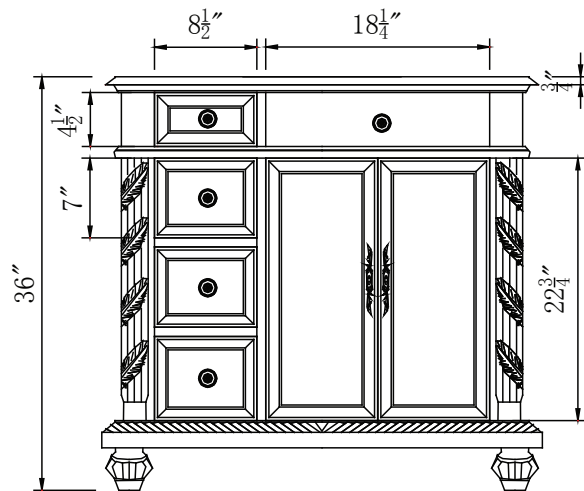

Single Sink Vanity

Model: HYP-0213-BB-UWC-36L

Model: HYP-0213-CM-UIC-36L

Overall Dimensions

36" x 22" x 36"

FRONT VIEW

SIDE VIEW

TOP VIEW

BACK VIEW

*All dimension in inches unless otherwise specified. Dimensions subject to tolerance.

FRONT VIEW

SIDE VIEW

TOP VIEW

BACK VIEW

Single Sink Vanity

Model: HYP-0213-BB-UWC-36R

Model: HYP-0213-CM-UIC-36R

Overall Dimensions

36" x 22" x 36"

FRONT VIEW

SIDE VIEW

TOP VIEW

BACK VIEW