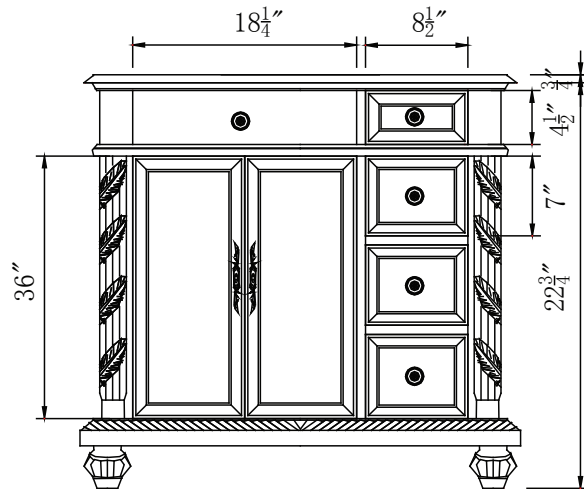

Single Sink Vanity

Model: HYP-0213-BB-UWC-36L

Model: HYP-0213-CM-UIC-36L

Overall Dimensions

36" x 22" x 36"

FRONT VIEW

SIDE VIEW

TOP VIEW

BACK VIEW

*All dimension in inches unless otherwise specified. Dimensions subject to tolerance.

FRONT VIEW

SIDE VIEW

TOP VIEW

BACK VIEW

Single Sink Vanity

Model: HYP-0213-BB-UWC-36R

Model: HYP-0213-CM-UIC-36R

Overall Dimensions

36" x 22" x 36"

FRONT VIEW

SIDE VIEW

TOP VIEW

BACK VIEW