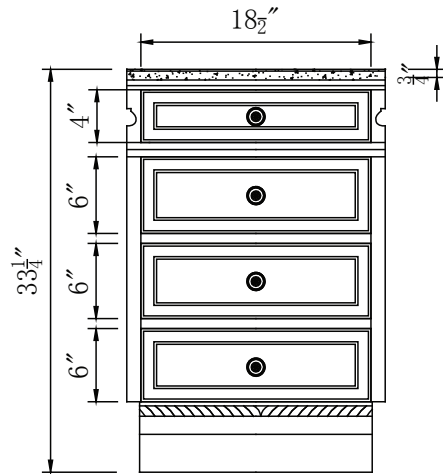

Single Sink Vanity

Model: HYP-0213-BB-UWC-36L

Model: HYP-0213-CM-UIC-36L

Overall Dimensions

36" x 22" x 36"

FRONT VIEW

SIDE VIEW

TOP VIEW

BACK VIEW

*All dimension in inches unless otherwise specified. Dimensions subject to tolerance.

FRONT VIEW

SIDE VIEW

TOP VIEW

BACK VIEW

Single Sink Vanity

Model: HYP-0213-BB-UWC-36R

Model: HYP-0213-CM-UIC-36R

Overall Dimensions

36" x 22" x 36"

FRONT VIEW

SIDE VIEW

TOP VIEW

BACK VIEW