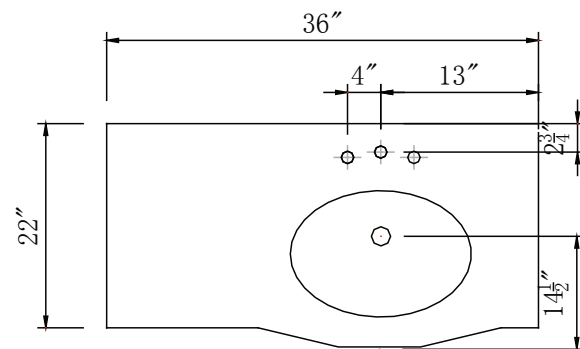

Single Sink Vanity

Model: HYP-0213-BB-UWC-36L

Model: HYP-0213-CM-UIC-36L

Overall Dimensions

36" x 22" x 36"

FRONT VIEW

SIDE VIEW

TOP VIEW

BACK VIEW

*All dimension in inches unless otherwise specified. Dimensions subject to tolerance.

FRONT VIEW

SIDE VIEW

TOP VIEW

BACK VIEW

Single Sink Vanity

Model: HYP-0213-BB-UWC-36R

Model: HYP-0213-CM-UIC-36R

Overall Dimensions

36" x 22" x 36"

FRONT VIEW

SIDE VIEW

TOP VIEW

BACK VIEW