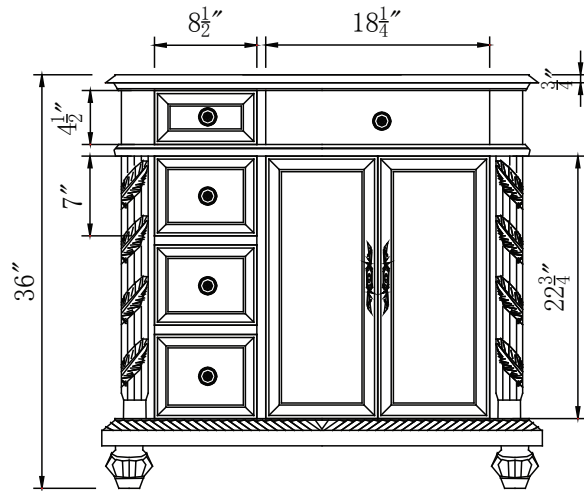

# Single Sink Vanity

Model: HYP-0213-BB-UWC-36R

Model: HYP-0213-CM-UIC-36R

## Overall Dimensions

36" x 22" x 36"

FRONT VIEW

SIDE VIEW

TOP VIEW

BACK VIEW

FRONT VIEW

SIDE VIEW

TOP VIEW

BACK VIEW

## Overall Dimensions

36" x 22" x 36"

FRONT VIEW

SIDE VIEW

TOP VIEW

BACK VIEW

\*All dimension in inches unless otherwise specified. Dimensions subject to tolerance.

FRONT VIEW