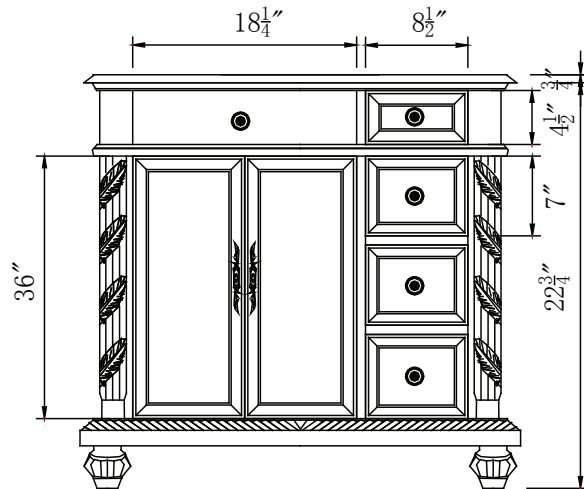

# Single Sink Vanity

Model: HYP-0213-BB-UWC-36L

Model: HYP-0213-CM-UIC-36L

## Overall Dimensions

36" x 22" x 36"

FRONT VIEW

SIDE VIEW

TOP VIEW

BACK VIEW

\*All dimension in inches unless otherwise specified. Dimensions subject to tolerance.

# Single Sink Vanity

Model: HYP-0213-BB-UWC-36R

Model: HYP-0213-CM-UIC-36R

## Overall Dimensions

36" x 22" x 36"

FRONT VIEW

SIDE VIEW

TOP VIEW

BACK VIEW