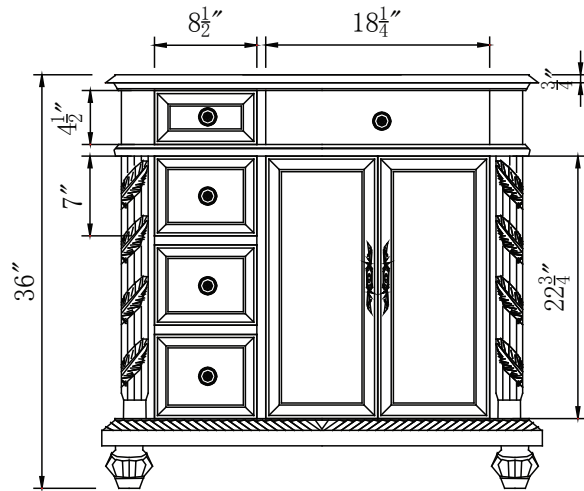

Single Sink Vanity

Model: HYP-0213-BB-UWC-36L

Model: HYP-0213-CM-UIC-36L

Overall Dimensions

36" x 22" x 36"

FRONT VIEW

SIDE VIEW

TOP VIEW

BACK VIEW

Single Sink Vanity

Model: HYP-0213-BB-UWC-36R

Model: HYP-0213-CM-UIC-36R

Overall Dimensions

36" x 22" x 36"

FRONT VIEW

SIDE VIEW

TOP VIEW

BACK VIEW