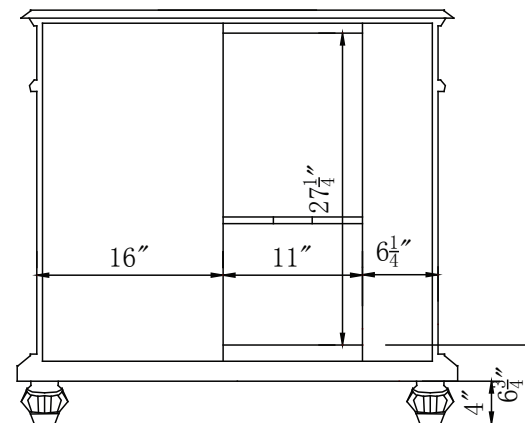

Single Sink Vanity

Model: HYP-0213-BB-UWC-36L

Model: HYP-0213-CM-UIC-36L

Overall Dimensions

36" x 22" x 36"

FRONT VIEW

SIDE VIEW

TOP VIEW

BACK VIEW

Single Sink Vanity

Model: HYP-0213-BB-UWC-36R

Model: HYP-0213-CM-UIC-36R

Overall Dimensions

36" x 22" x 36"

FRONT VIEW

SIDE VIEW

TOP VIEW

BACK VIEW