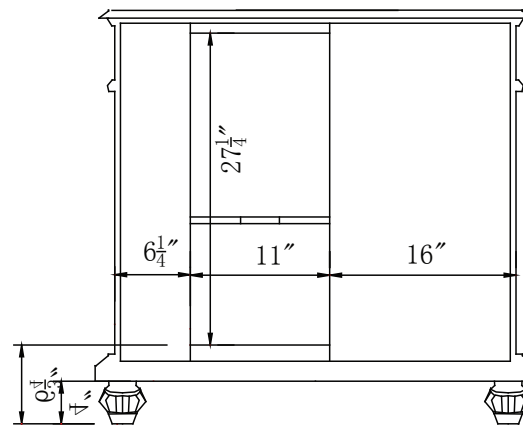

Single Sink Vanity

Model: HYP-0213-BB-UWC-36L

Model: HYP-0213-CM-UIC-36L

Overall Dimensions

36" x 22" x 36"

FRONT VIEW

SIDE VIEW

TOP VIEW

BACK VIEW

Single Sink Vanity

Model: HYP-0213-BB-UWC-36R

Model: HYP-0213-CM-UIC-36R

Overall Dimensions

36" x 22" x 36"

FRONT VIEW

SIDE VIEW

TOP VIEW

BACK VIEW