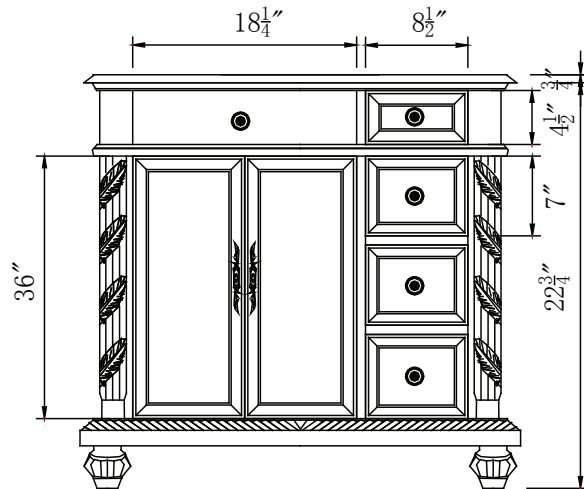

Single Sink Vanity

Model: HYP-0213-BB-UWC-36L

Model: HYP-0213-CM-UIC-36L

Overall Dimensions

36" x 22" x 36"

FRONT VIEW

SIDE VIEW

TOP VIEW

BACK VIEW

Single Sink Vanity

Model: HYP-0213-BB-UWC-36R

Model: HYP-0213-CM-UIC-36R

Overall Dimensions

36" x 22" x 36"

FRONT VIEW

SIDE VIEW

TOP VIEW

BACK VIEW