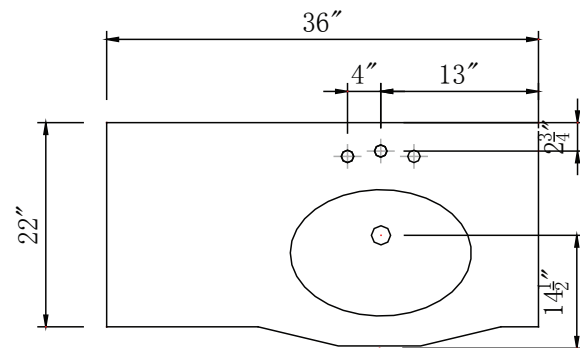

Single Sink Vanity

Model: HYP-0213-BB-UWC-36L

Model: HYP-0213-CM-UIC-36L

Overall Dimensions

36" x 22" x 36"

FRONT VIEW

SIDE VIEW

TOP VIEW

BACK VIEW

Single Sink Vanity

Model: HYP-0213-BB-UWC-36R

Model: HYP-0213-CM-UIC-36R

Overall Dimensions

36" x 22" x 36"

FRONT VIEW

SIDE VIEW

TOP VIEW

BACK VIEW