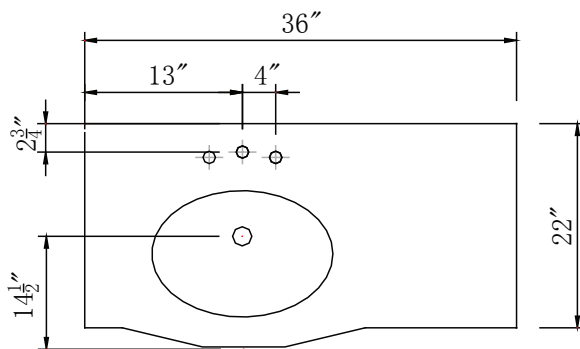

Single Sink Vanity

Model: HYP-0213-BB-UWC-36L

Model: HYP-0213-CM-UIC-36L

Overall Dimensions

36" x 22" x 36"

FRONT VIEW

SIDE VIEW

TOP VIEW

BACK VIEW

Single Sink Vanity

Model: HYP-0213-BB-UWC-36R

Model: HYP-0213-CM-UIC-36R

Overall Dimensions

36" x 22" x 36"

FRONT VIEW

SIDE VIEW

TOP VIEW

BACK VIEW