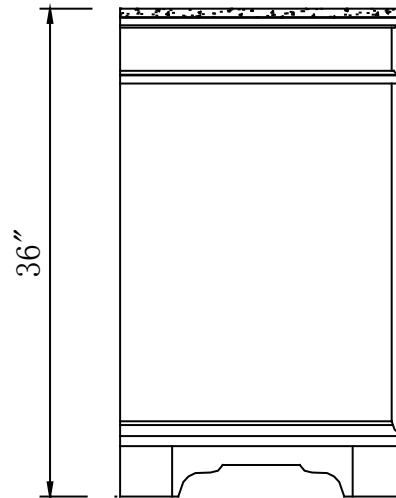

Model: HYP-0212-BB-UWC-36

HYP-0212-CM-UIC-36

Overall Dimensions

36" x 22" x 36"

TOP VIEW

FRONT VIEW

SIDE VIEW

BACK VIEW

*All dimension in inches unless otherwise specified. Dimensions subject to tolerance.