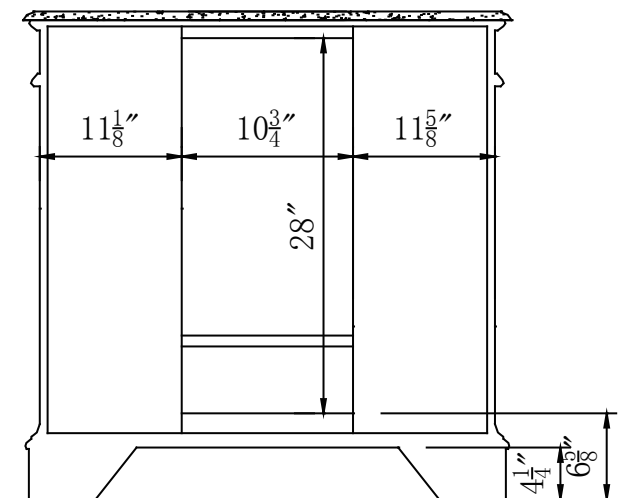

Model: HYP-0212-BB-UWC-36

HYP-0212-CM-UIC-36

Overall Dimensions

36" x 22" x 36"

TOP VIEW

FRONT VIEW

SIDE VIEW

BACK VIEW

*All dimension in inches unless otherwise specified. Dimensions subject to tolerance.