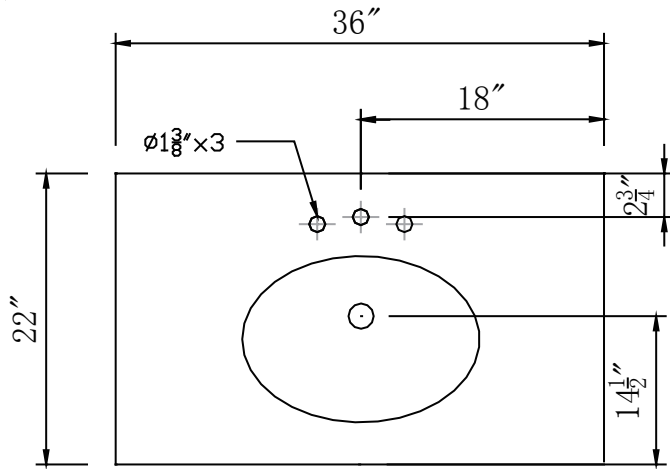

Model: HYP-0212-BB-UWC-36

HYP-0212-CM-UIC-36

Overall Dimensions

36" x 22" x 36"

TOP VIEW

FRONT VIEW

SIDE VIEW

BACK VIEW

*All dimension in inches unless otherwise specified. Dimensions subject to tolerance.