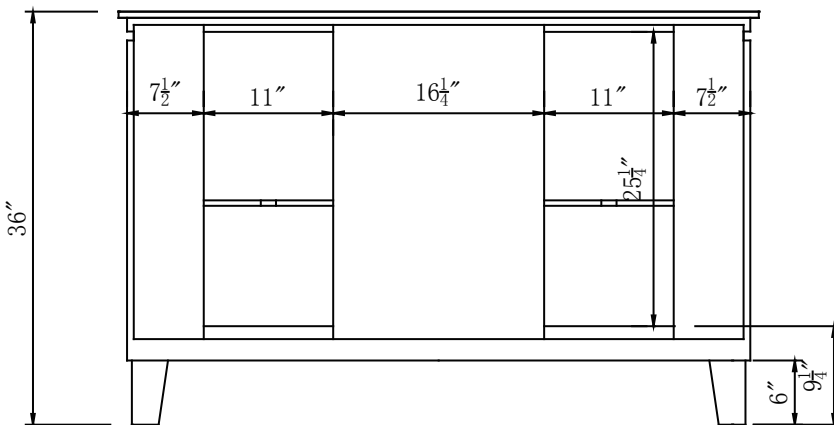

Double Sink Vanity

Model: HYP-0208-T-UWC-55

Overall Dimensions

55" x 22" x 36"

TOP VIEW

FRONT VIEW

SIDE VIEW

BACK VIEW