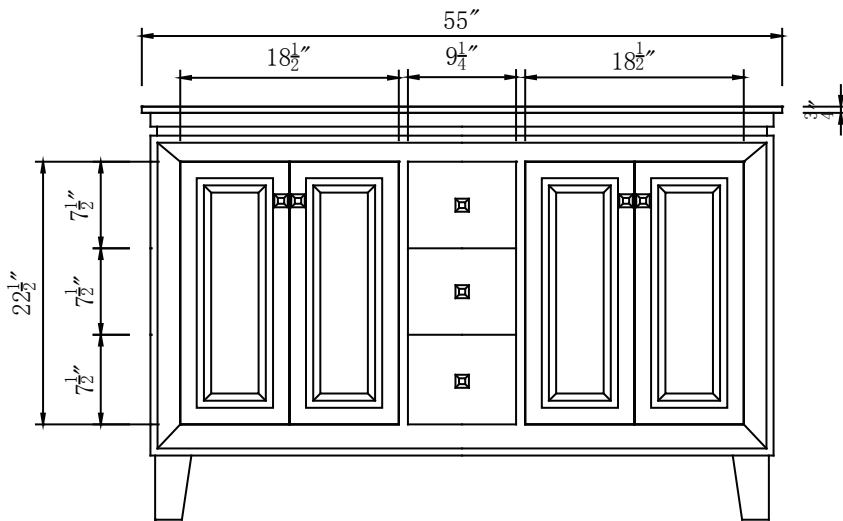

Double Sink Vanity

Model: HYP-0208-T-UWC-55

Overall Dimensions

55" x 22" x 36"

TOP VIEW

FRONT VIEW

SIDE VIEW

BACK VIEW