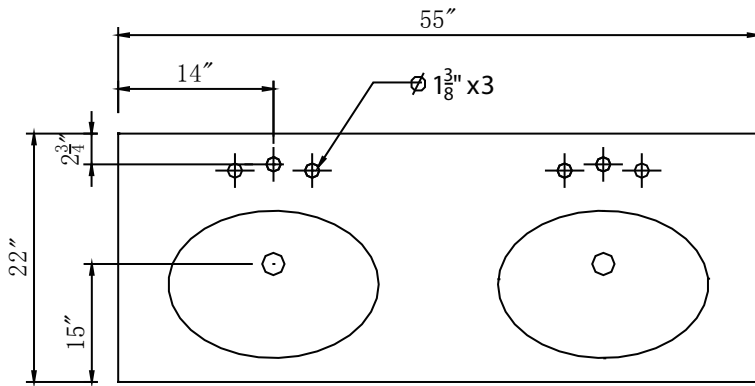

Double Sink Vanity

Model: HYP-0208-T-UWC-55

Overall Dimensions

55" x 22" x 36"

TOP VIEW

FRONT VIEW

SIDE VIEW

BACK VIEW