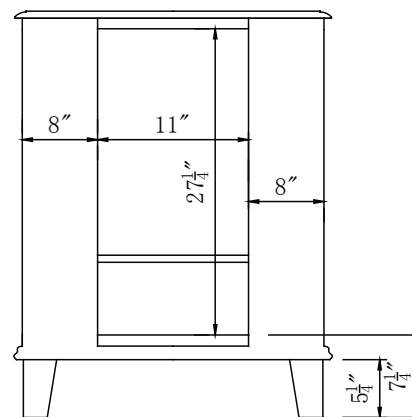

Single Sink Vanity

Model: HYP-0207-BB-UIC-28

Overall Dimensions

28" x 22" x 36"

FRONT VIEW

SIDE VIEW

TOP VIEW

BACK VIEW