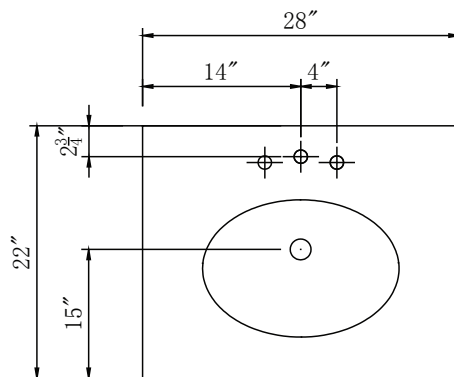

Single Sink Vanity

Model: HYP-0207-BB-UIC-28

Overall Dimensions

28" x 22" x 36"

FRONT VIEW

SIDE VIEW

TOP VIEW

BACK VIEW