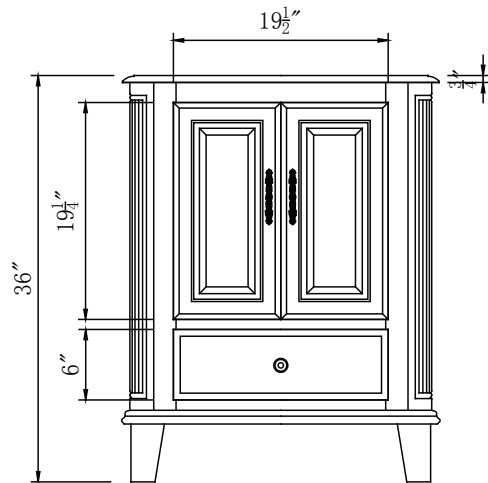

Single Sink Vanity

Model: HYP-0207-BB-UIC-28

Overall Dimensions

28" x 22" x 36"

FRONT VIEW

SIDE VIEW

TOP VIEW

BACK VIEW