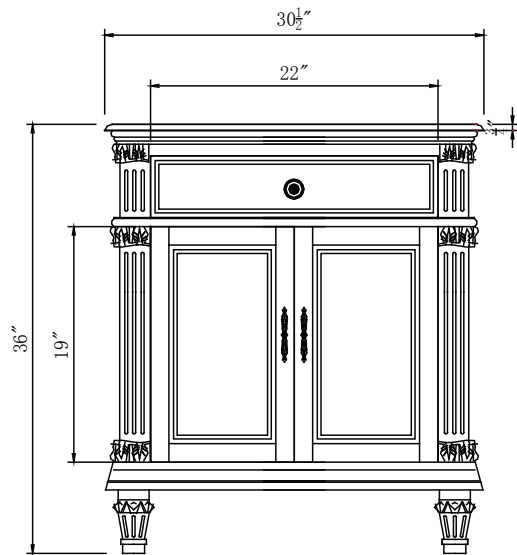

# Single Sink Vanity

Model: HYP-0205-CM-UWC-30.5

## Overall Dimensions

30.5" x 22" x 36"

FRONT VIEW

SIDE VIEW

TOP VIEW

BACK VIEW

FRONT VIEW

SIDE VIEW

TOP VIEW

BACK VIEW