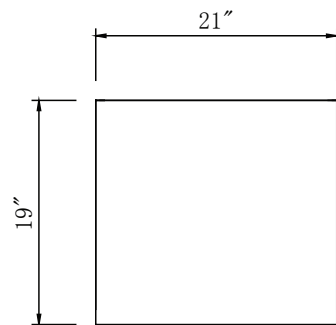

## Overall Dimensions

30.5" x 22" x 36"

FRONT VIEW

SIDE VIEW

TOP VIEW

BACK VIEW

FRONT VIEW

SIDE VIEW

TOP VIEW

BACK VIEW