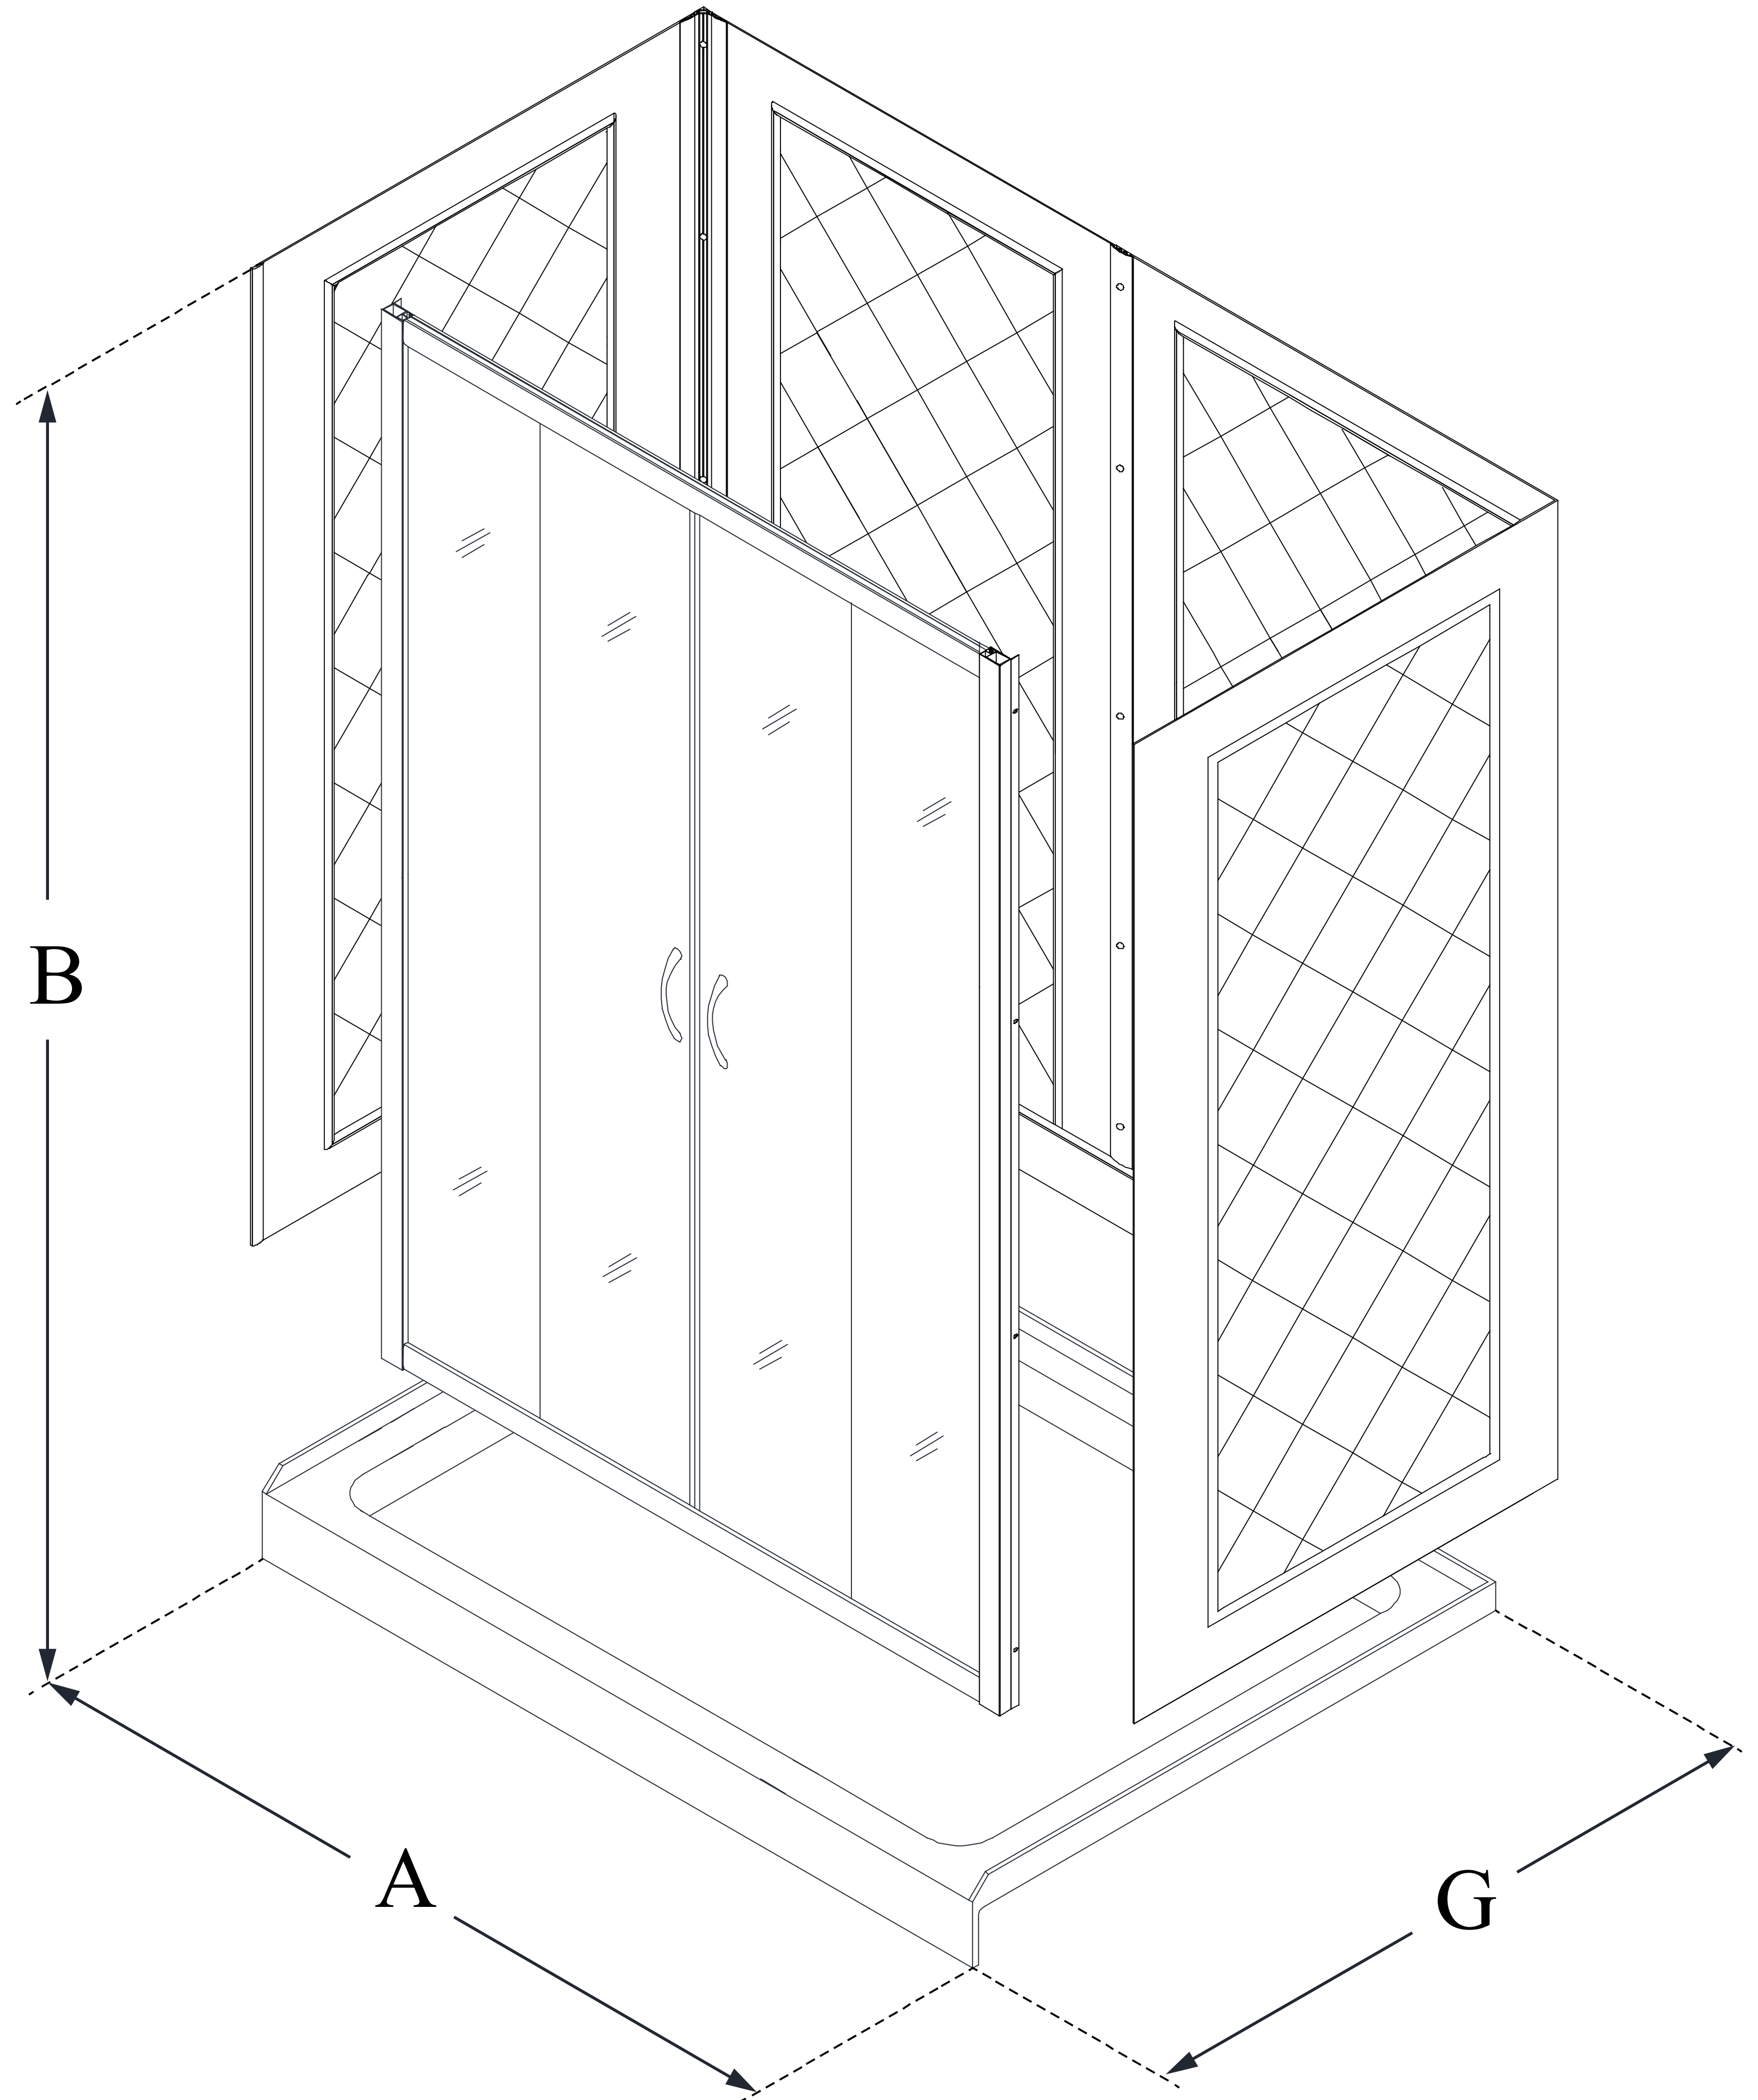

DL-6115

VISIONS

DreamLine Visions 36 in. D x 60 in. W x 76 3/4 in. H Frameless Sliding Shower Door, Shower Base and QWALL-5 Backwall Kit

KIT CONTENTS:

- SHOWER DOOR
- SHOWER BASE
- QWALL BACKWALLS

CONFIGURATION DIMENSIONS:

A: 60 in.

KIT WIDTH

B: 76 3/4 in.

KIT HEIGHT

G: 36 in.

KIT DEPTH

AVAILABLE DRAIN LOCATIONS:

- CENTER
- LEFT
- RIGHT

For precise drain location, please refer to the included base technical drawing

DreamLine reserves the right to update or modify the hardware or materials pictured without prior notice for the purpose of product improvement and customer satisfaction.